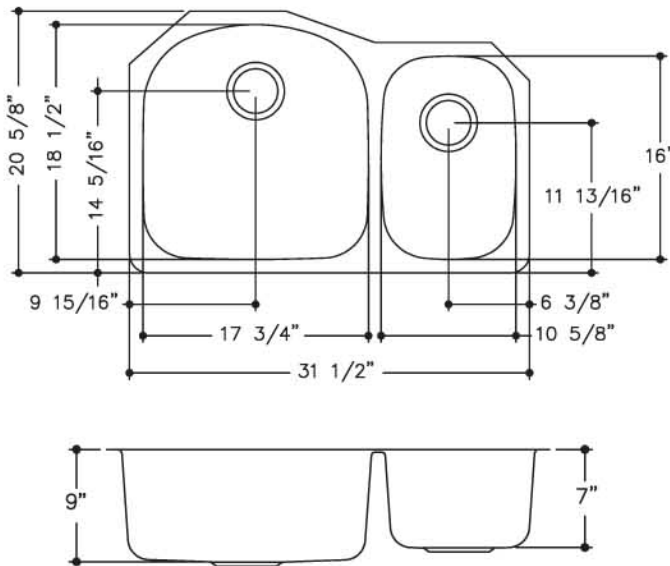

Fits 36" Cabinet

Model #	Faucet Holes	Finish Deck/Bowl	Bowl Size ↕ X ↔	Sink Depth	Overall Dimension	Gauge	Cutout Dimension
UY2132/90RK/E	NA	Radiant/Silk	L: 18 1/2" x 17 3/4" R: 16" x 10 5/8"	L: 9" R: 7"	20 5/8" x 31 1/2"	18	Refer To Template*

*DXF files are available for use with CNC equipment. Visit our website.