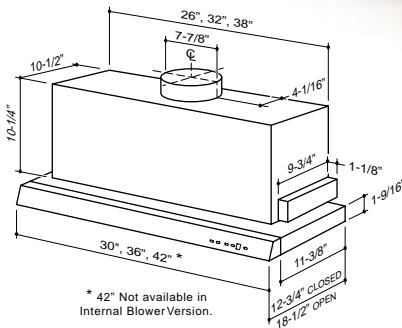

If you've ever wanted a range hood that shuns attention – except when you want it – welcome to your answer.

For installation guidelines and product details see pages 48 – 50.

Model	Width	Blower	CFM	Finish
U102I	30", 36"	INT. ■	500	304 Brushed Stainless, Black, White
U102E	30", 36", 42" (see page 46)	EXT. ♦	600, 900, 1200, 1500	304 Brushed Stainless, Black, White