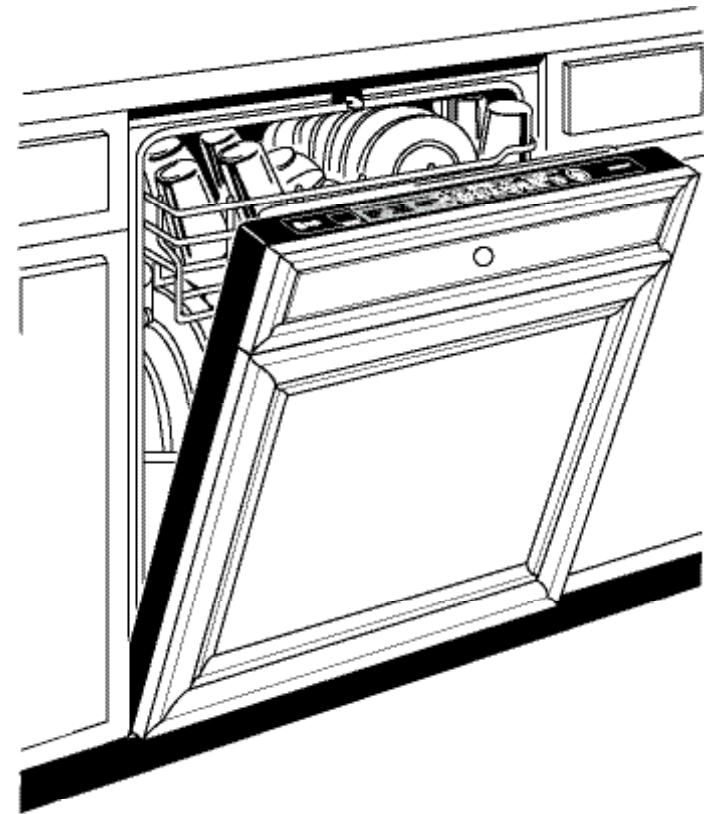

PDW9700N

GE Profile™ Dishwasher with SmartDispense™ Technology

Features and Benefits

- Fully Integrated Door for Custom Panels - Allows the dishwasher to virtually disappear into the cabinetry with a slide-in custom panel available from any cabinetmaker
- SmartDispense™ Technology - Holds an entire bottle of liquid automatic dishwasher detergent, dispensing the right amount based on water hardness and soil levels to get dishes incredibly clean
- Angled Rack Dry™ System - Features tines that gently angle cups, mugs and dessert glasses so water runs right off
- Single Rack Wash™ Selection - Perfect for smaller loads or for cleaning glasses only, washing just the upper rack of dishes using less water and energy
- QuietPower™ 7 Sound Package - Our quietest dishwasher ever with extremely quiet components and a hidden vent that seals in sound during the wash cycle
- Countdown Display with 1-24 Hour Delay Start - Signals remaining cycle time and starts the dishwasher when no one's home or during off peak hours when utilities are at reduced rates
- SpeedCycle™ Selection - Cuts the length of the normal cycle in half, effectively washing and drying lightly soiled dishes in about 45 minutes or less
- Model PDW9700NII - Custom panels required

imagination at work