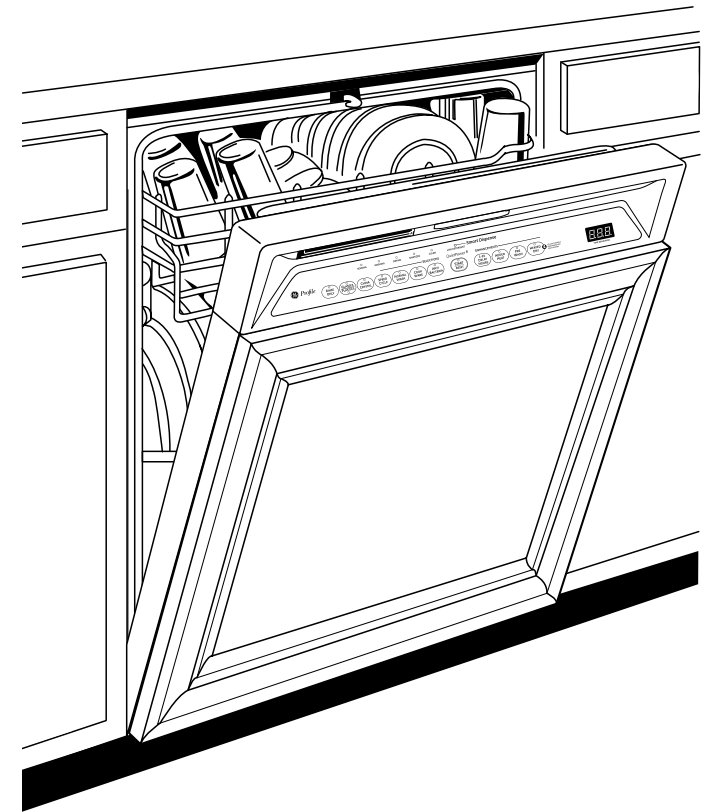

Features and Benefits

- Full-Length Flat Door (CustomStyle™ panel kit available) - Accepts custom panels to blend almost seamlessly with the kitchen cabinets
- SmartDispense™ Technology - Holds an entire bottle of liquid automatic dishwasher detergent, dispensing the right amount based on water hardness and soil levels to get dishes incredibly clean
- Giant Tub with Maximum-Capacity Nylon Pearlescent™ Racking - Washes up to 16 place settings at once in long-lasting, durable racks that enhance the stainless interior
- 100% Fold-Down Tines and Adaptable Bowl Tines in Lower Rack - Flip up to hold bowls, or flip down to provide maximum loading flexibility in the lower rack
- Countdown Display with 1-24 Hour Delay Start - Signals remaining cycle time and starts the dishwasher when no one's home or during off peak hours when utilities are at reduced rates
- QuietPower™ 5 Sound Package - Features an enhanced sound-deadening system to seal in sound, keeping the kitchen remarkably quiet
- Plastics Cycle - Optimizes wash and dry temperatures to protect plastics
- Model PDW8700NWW - White on white
- Model PDW8700NBB - Black on black