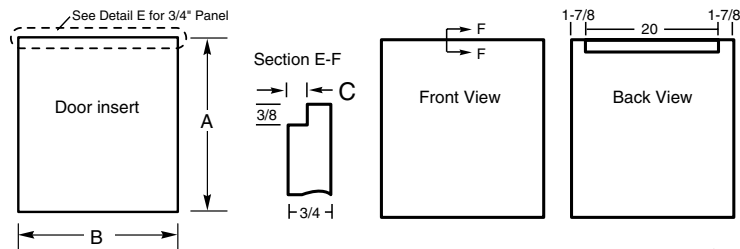

Wood Insert Cutout Dimensions (in inches)

Kit	A	B	C	Panel Thickness
GPF825	25-1/16"	23-1/2"	N/A	1/4"
GPF875	25-7/16"	23-3/4"	1/4"	3/4"

For answers to your Monogram®, GE Profile™ or GE® appliance questions, visit our website at ge.com or call GE Answer Center® service, 800.626.2000.