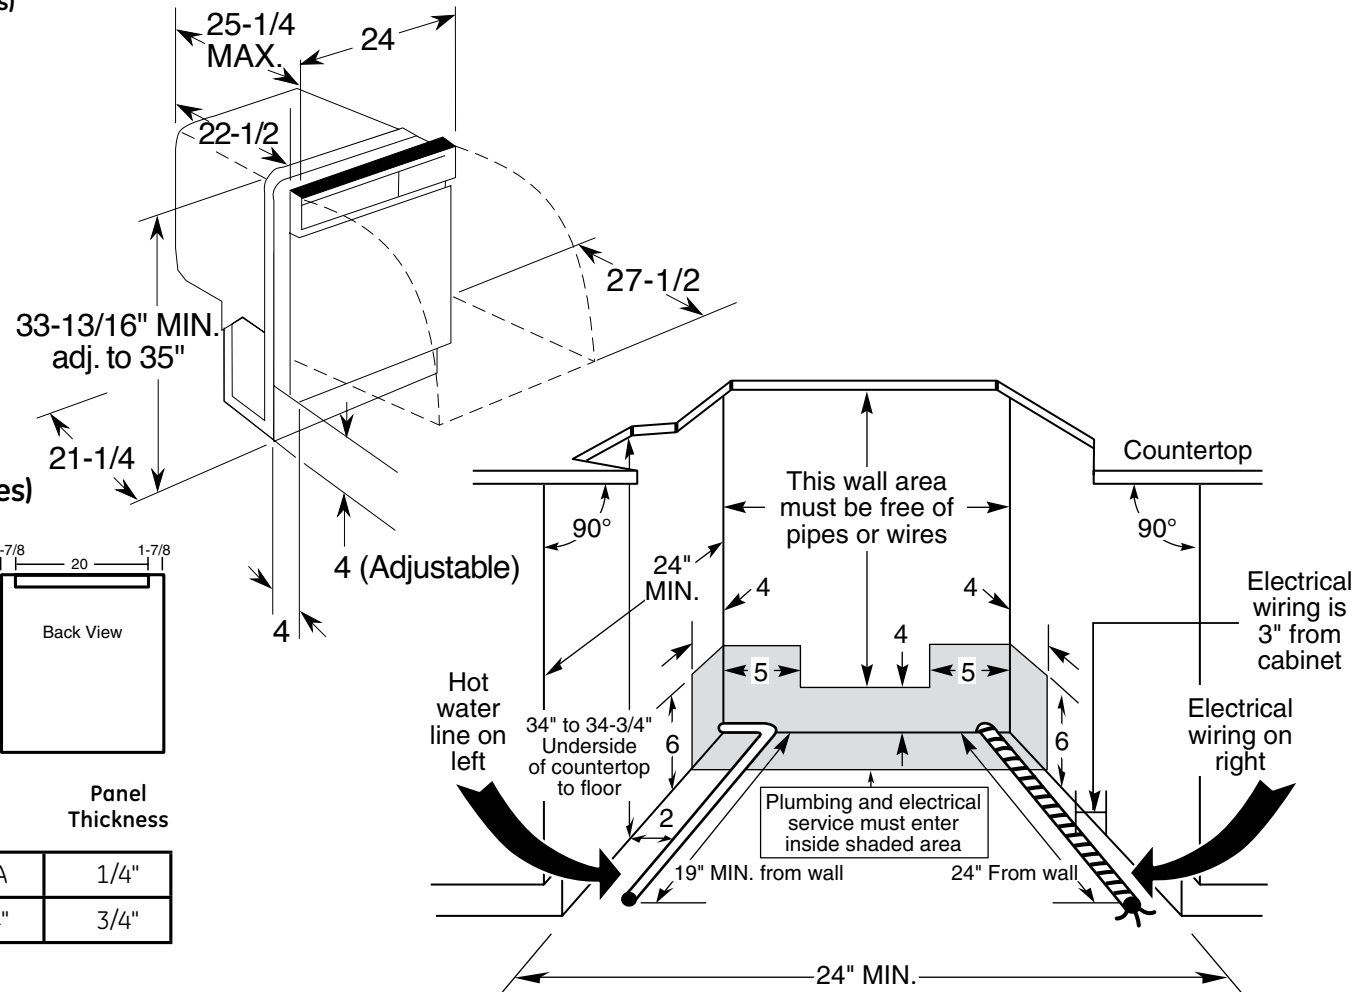

PDW8700N

GE Profile™ Dishwasher with SmartDispense™ Technology

Dimensions and Installation Information (in inches)

Electrical Rating

Voltage AC.....	120
Hertz.....	60
Total connected load amperage.....	9.1
Calrod® heater watts max.....	875

For use on adequately wired 120-volt, 15-amp circuit having 2-wire service with a separate ground wire. This appliance must be grounded for safe operation.

Installation Information: Before installing, consult installation instructions packed with product for current dimensional data.

Wood Insert Cutout Dimensions (in inches)

Kit	A	B	C	Panel Thickness
GPF825	25-1/16"	23-1/2"	N/A	1/4"
GPF875	25-7/16"	23-3/4"	1/4"	3/4"

For answers to your Monogram®, GE Profile™ or GE® appliance questions, visit our website at ge.com or call GE Answer Center® service, 800.626.2000.