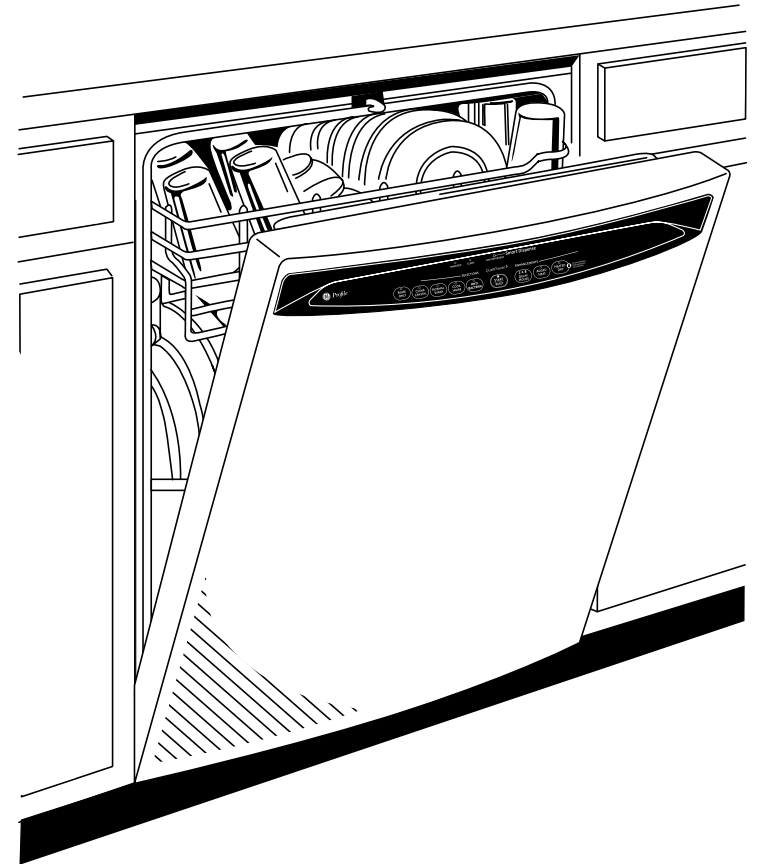

### Features and Benefits

- SmartDispense™ Technology - Holds an entire bottle of liquid automatic dishwasher detergent, dispensing the right amount based on water hardness and soil levels to get dishes incredibly clean
- Giant Tub with Maximum Capacity Nylon Racking - Holds tall and oversized items; washes 16 place settings at once
- 6-Level BrilliantClean™ Towerless Wash System with CleanSensor™ - Scrubs dishes clean with three full-sized wash arms, six levels of wash action and a sensor that continually monitors and adjusts the wash cycle for a superior clean
- 2/4/8-Hour Delay Start - Makes it easier than ever to wash dishes at any hour taking advantage of reduced energy rates or washing dishes even when the family is asleep
- QuietPower™ 5 Sound Package - Features an enhanced sound-deadening system to seal in sound, keeping the kitchen remarkably quiet
- 2 Sets Fold-Down Tines in Lower Rack - Provides loading flexibility for pots, pans and large bowls
- Light-Touch Electronic Controls - Provide a smooth, sleek surface and requires only a gentle touch to operate
- Model PDW8600NWW – White on white
- Model PDW8600NCC – Bisque on bisque
- Model PDW8600NBB – Black on black
- Model PDW8680NSS – Stainless steel (shown)