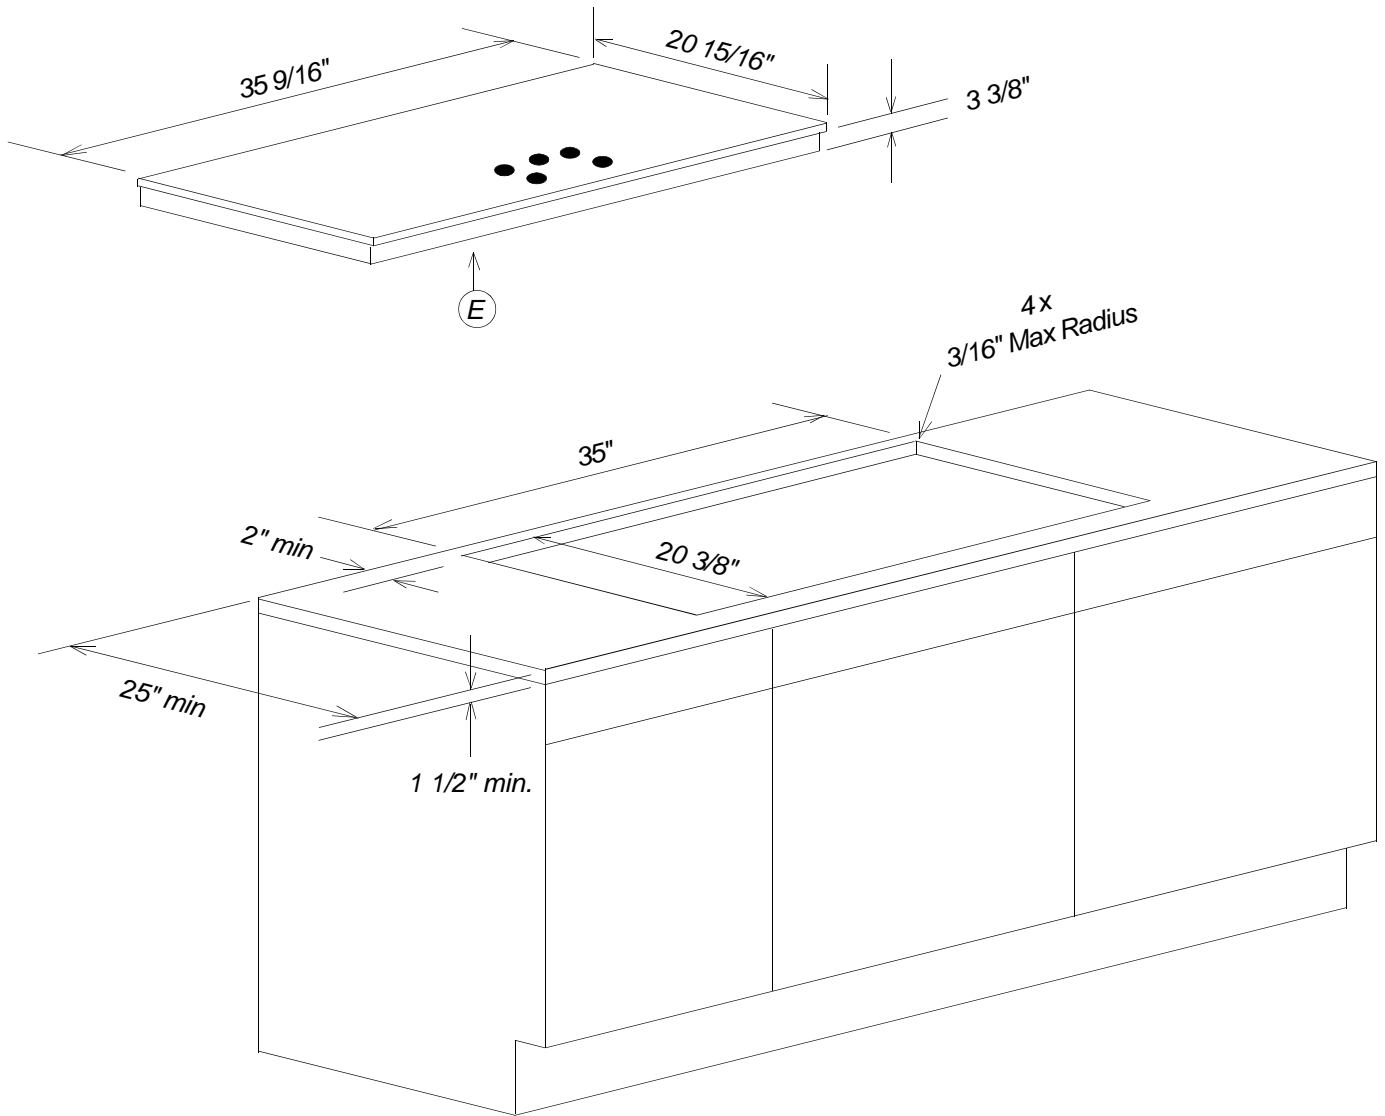

# Product and Cut-out Dimensions

## Knob Control Electric Cooktop

### KM427

Location Codes
E - 208/240 Volt - 50 Amp 3-wire power supply connects rear center bottom.
Notes
<ul style="list-style-type: none"> <li>• Please specify 208 Volt or 240 Volt unit when ordering.</li> <li>• All installations must be done in accordance with local codes.</li> </ul>

NOTE: Drawing is not to scale.  
SPECIFICATION SHEETS 010202