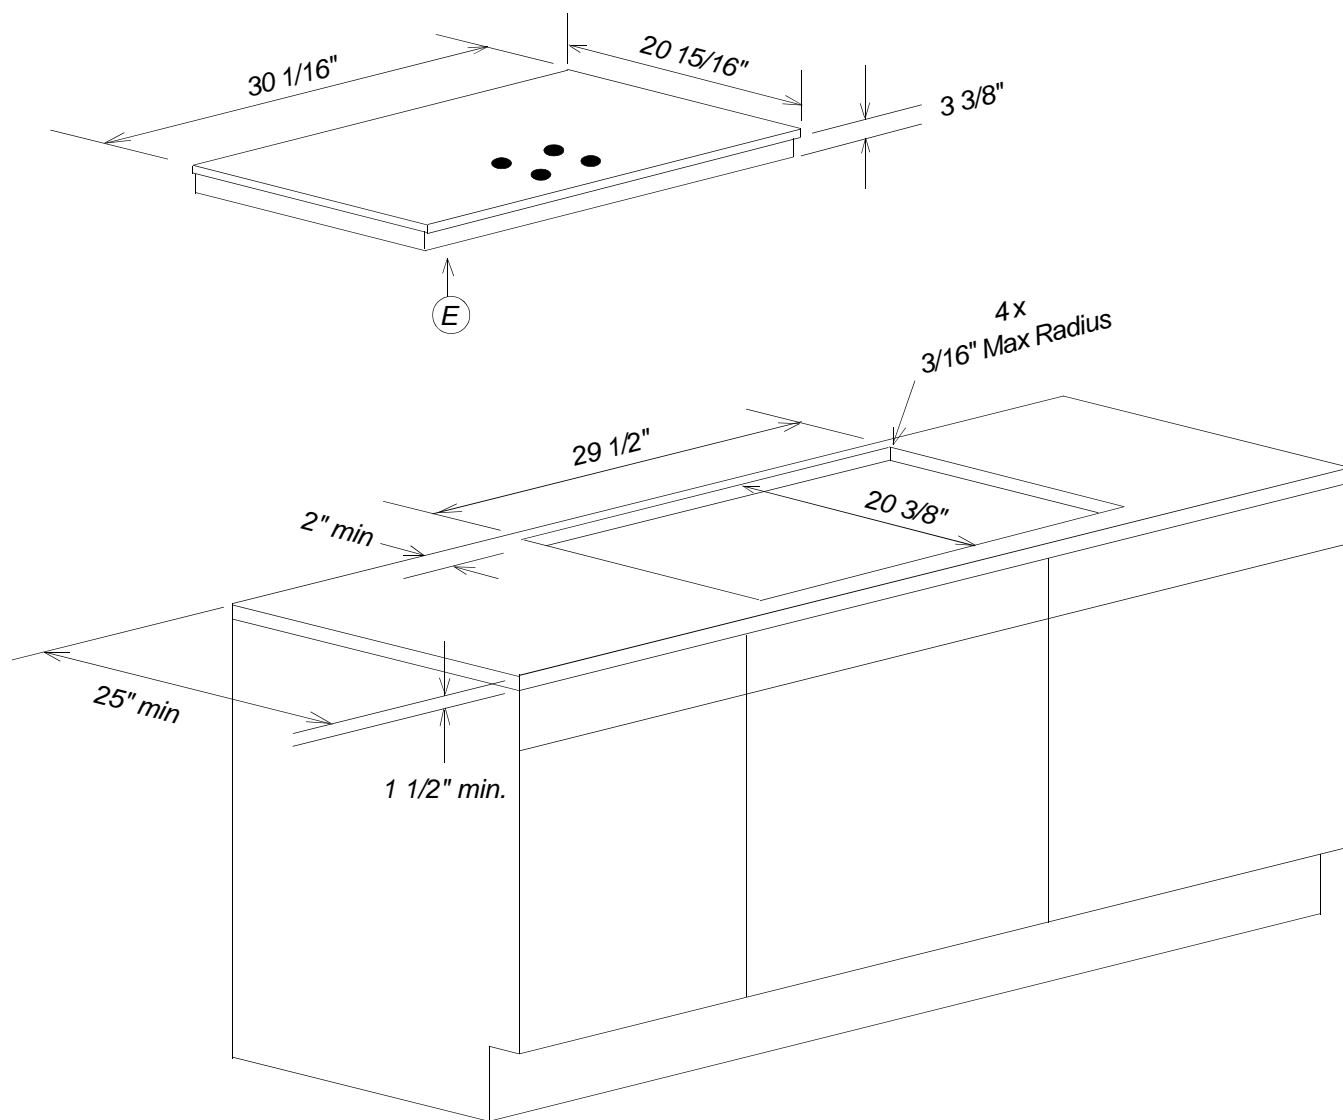

Product and Cut-out Dimensions

Knob Control Electric Cooktop

KM424

Location Codes
E - 208/240 Volt - 40 Amp 3-wire power supply connects rear center bottom.
Notes
<ul style="list-style-type: none"> • Please specify 208 Volt or 240 Volt unit when ordering. • All installations must be done in accordance with local codes.

NOTE: Drawing is not to scale.
SPECIFICATION SHEETS 010402