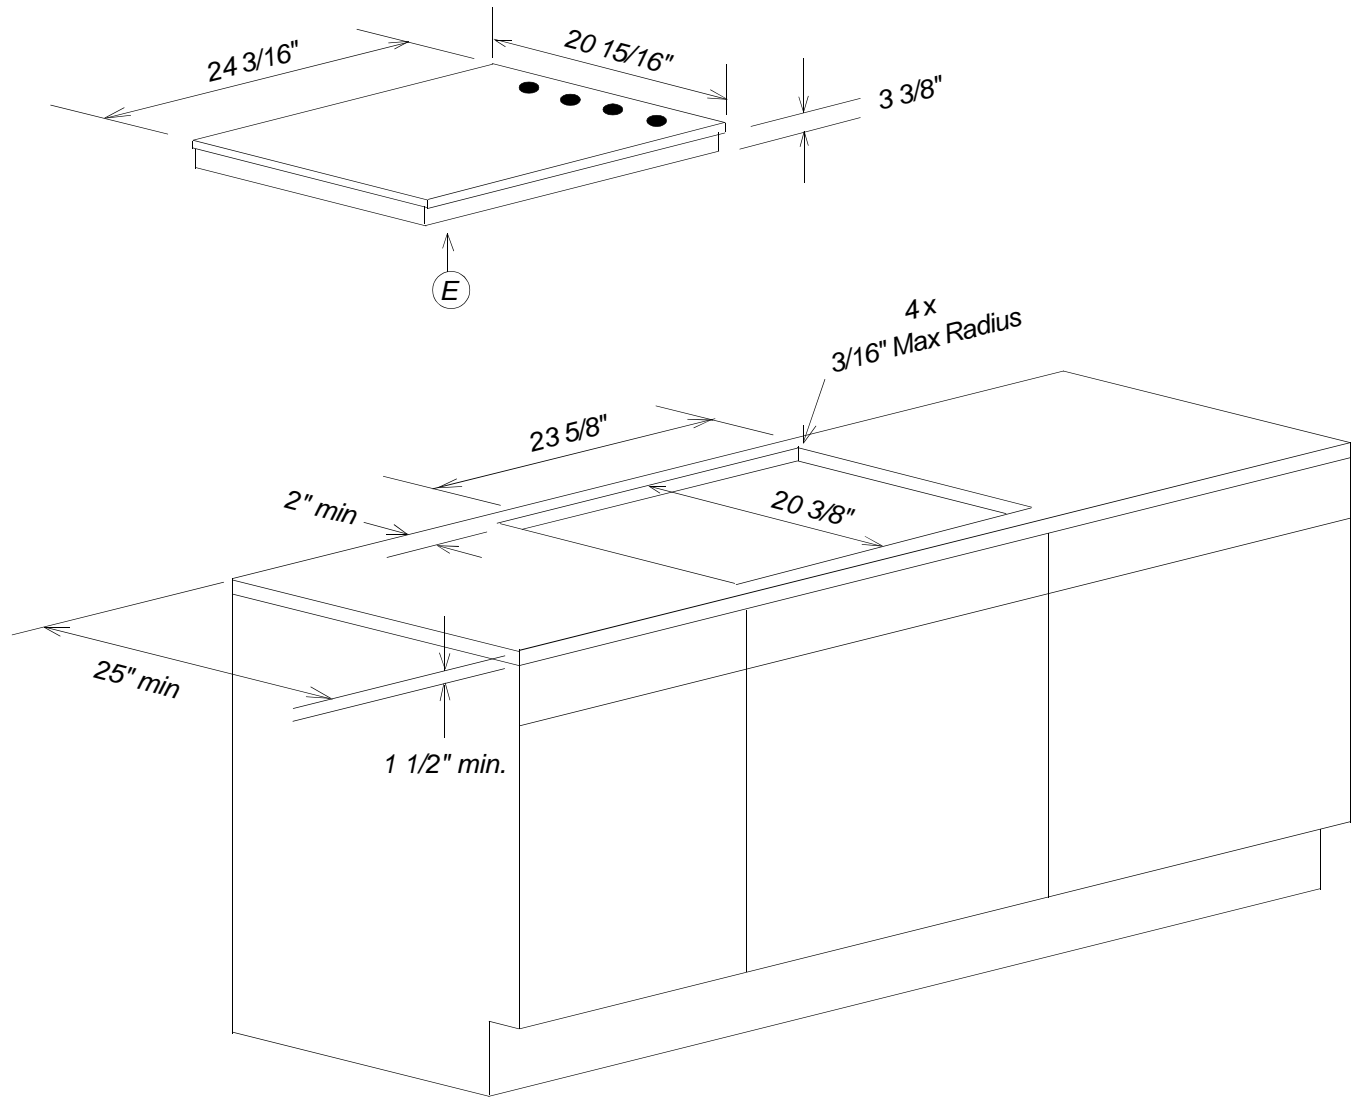

Product and Cut-out Dimensions

Knob Control Electric Cooktop

KM421

Location Codes
<i>E - 208/240 Volt - 30 Amp 3-wire power supply connects rear center bottom.</i>
Notes
<ul style="list-style-type: none"> • Please specify 208 Volt or 240 Volt unit when ordering. • All installations must be done in accordance with local codes.

NOTE: Drawing is not to scale.
SPECIFICATION SHEETS 010402