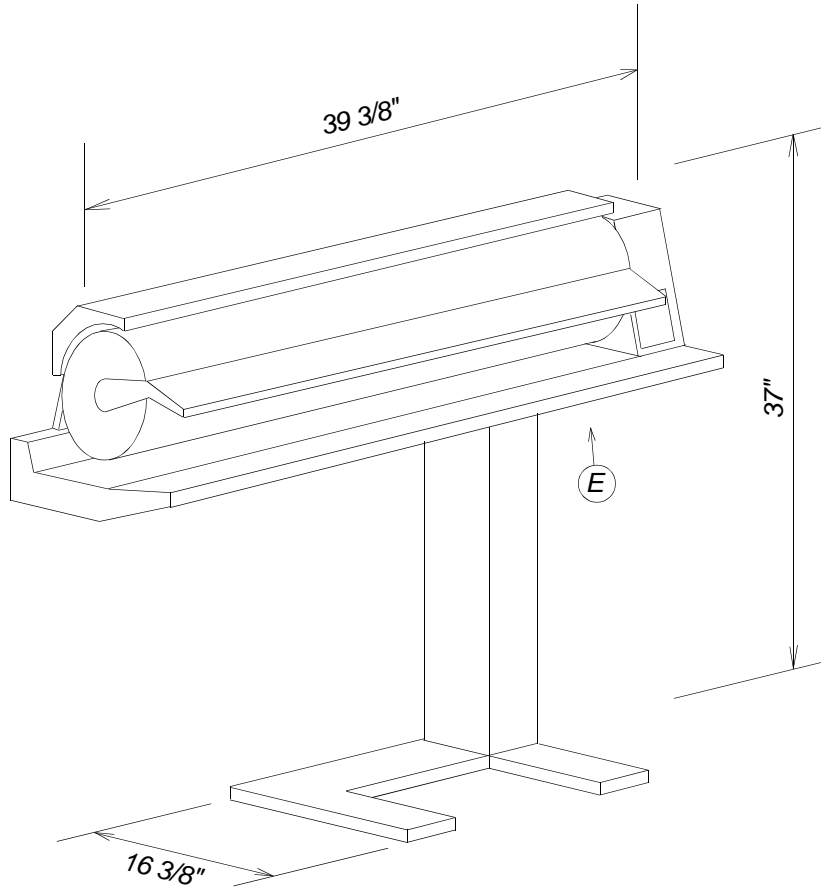

Product Dimensions

Rotary Iron

B890

Location Codes
<i>E - 208 -240 Volt 20 Amp - 5 foot pigtail electrical main connects right underside (NEMA 6-20 configuration)</i>
Notes
• <i>Unit folds for storage</i>

NOTE: Drawing is not to scale.
SPECIFICATION SHEETS 010702