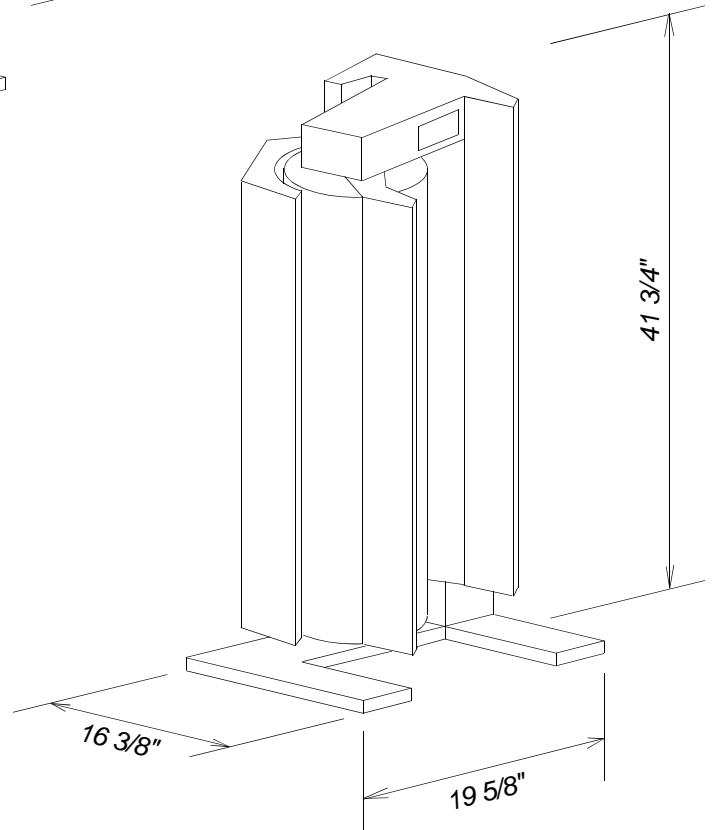

Product Dimensions

Rotary Iron

B890

Location Codes
<i>E - 208 -240 Volt 20 Amp - 5 foot pigtail electrical main connects right underside (NEMA 6-20 configuration)</i>
Notes
• <i>Unit folds for storage</i>

NOTE: Drawing is not to scale.
SPECIFICATION SHEETS 010702