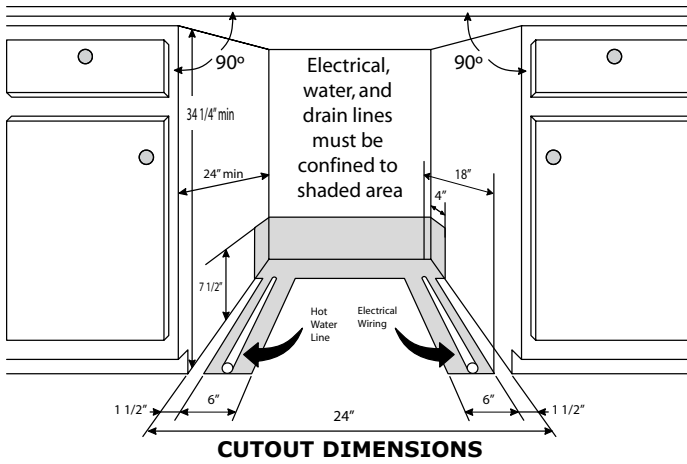

## 24" Wide Built-In Millennia™ Dishwasher

1/1

## PLANNING GUIDE

Dedicated Circuit Required	Total Connected Load	Approximate Shipping Weight
120VAC, 60Hz, 15A (Breaker)	1.56kW (13A)	200 lbs.