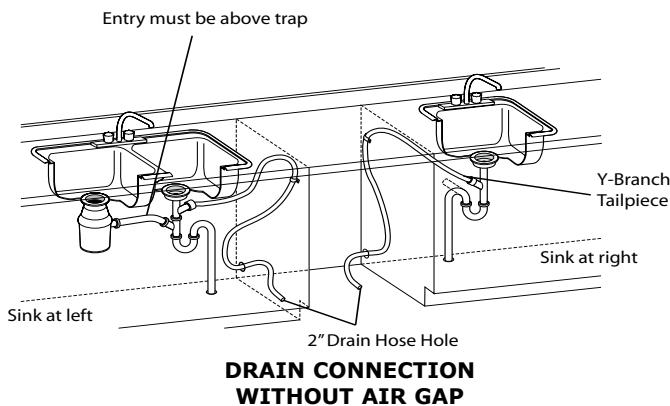

## 24" Wide Built-In Millennia™ Dishwasher

1/1

## PLANNING GUIDE

Dedicated Circuit Required	Total Connected Load	Approximate Shipping Weight
120VAC, 60Hz, 15A (Breaker)	1.56kW (13A)	200 lbs.