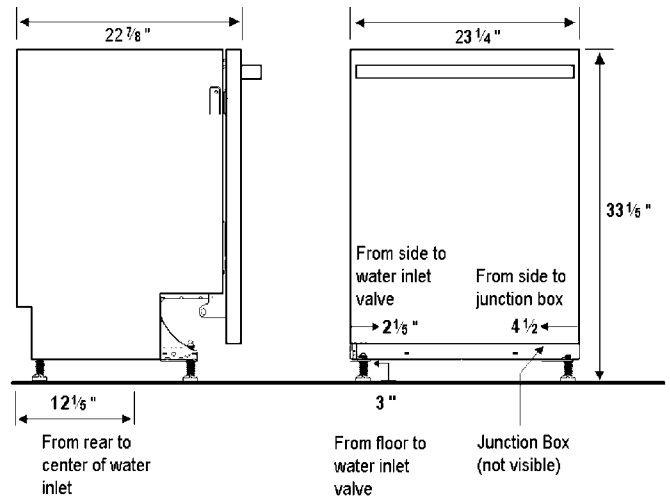

# MDW24S

101306

## 24" Wide Built-In Millennia™ Dishwasher

1/1

## PLANNING GUIDE

Dedicated Circuit Required	Total Connected Load	Approximate Shipping Weight
120VAC, 60Hz, 15A (Breaker)	1.56kW (13A)	200 lbs.