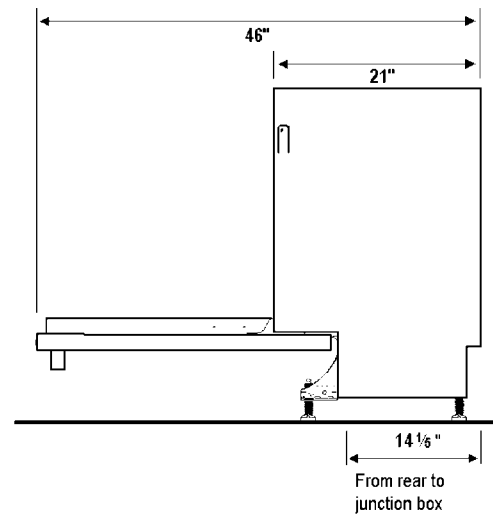

## 24" Wide Built-In Millennia™ Dishwasher

1/1

## PLANNING GUIDE

Dedicated Circuit Required	Total Connected Load	Approximate Shipping Weight
120VAC, 60Hz, 15A (Breaker)	1.56kW (13A)	200 lbs.