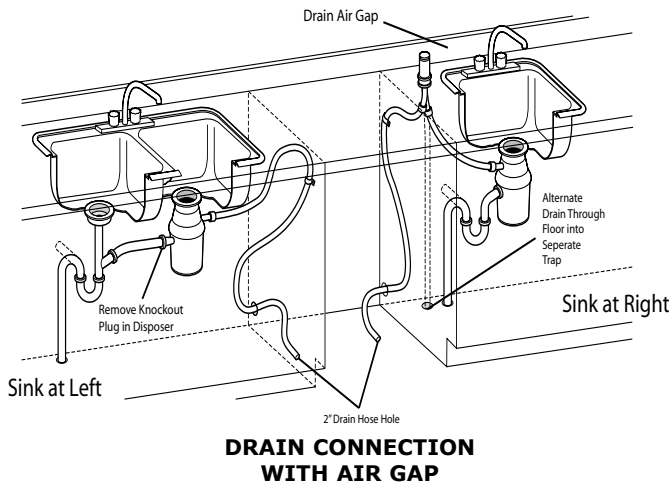

## 24" Wide Built-In Millennia™ Dishwasher

1/1

## PLANNING GUIDE

Dedicated Circuit Required	Total Connected Load	Approximate Shipping Weight
120VAC, 60Hz, 15A (Breaker)	1.56kW (13A)	200 lbs.