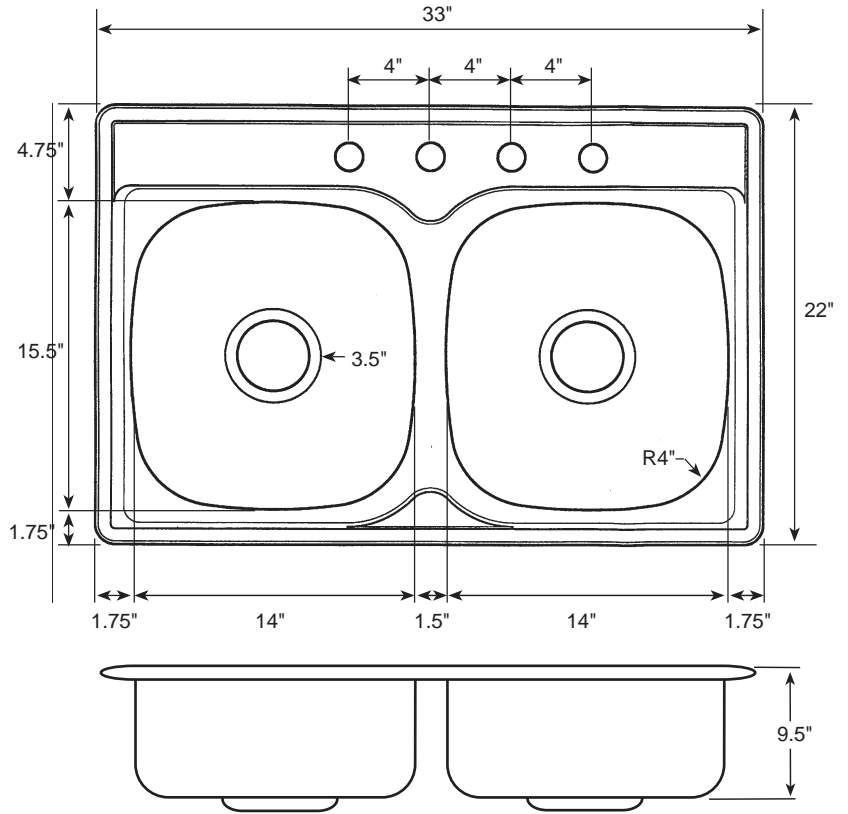

# KitchenAid® Topmount Double Bowl Sink

## PRODUCT MODEL NUMBERS

KST95D1M  
KST95D3M  
KST95D4M

## OVERALL DIMENSIONS

**NOTE:** Fits 36" Cabinet

Model #	Overall Dimension	Bowl Dimensions		Sink Depth	Faucet Holes	Gauge	Cutout Dimensions
		Length	Width				
KST95D1M	22" x 33"	14"	15 1/2"	9 1/2"	1	18	21 1/4" x 32 1/4"
KST95D3M	22" x 33"	14"	15 1/2"	9 1/2"	3	18	21 1/4" x 32 1/4"
KST95D4M	22" x 33"	14"	15 1/2"	9 1/2"	4	18	21 1/4" x 32 1/4"