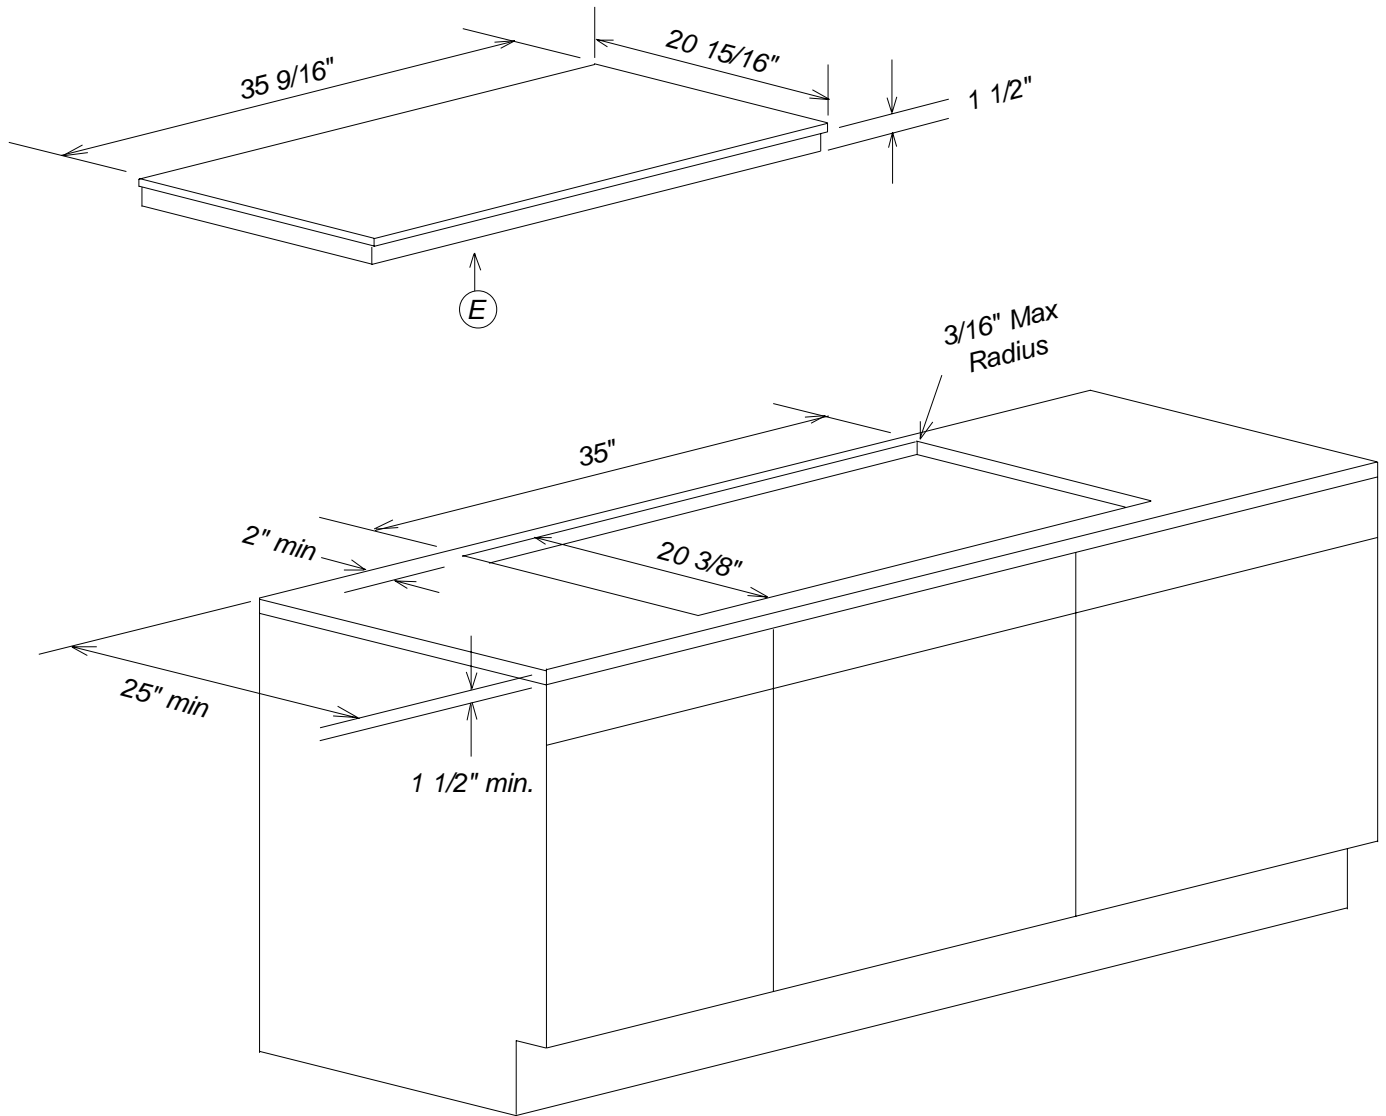

Product and Cut-out Dimensions

Touch Control Electric Cooktop

KM5676

Location Codes
E - 208 / 240 Volt - 50 Amp 3-wire power supply connects rear center bottom.
Notes
<ul style="list-style-type: none"> • Please specify 208 Volt or 240 Volt unit when ordering. • All installations must be done in accordance with local codes.

NOTE: Drawing is not to scale.
SPECIFICATION SHEETS 010306