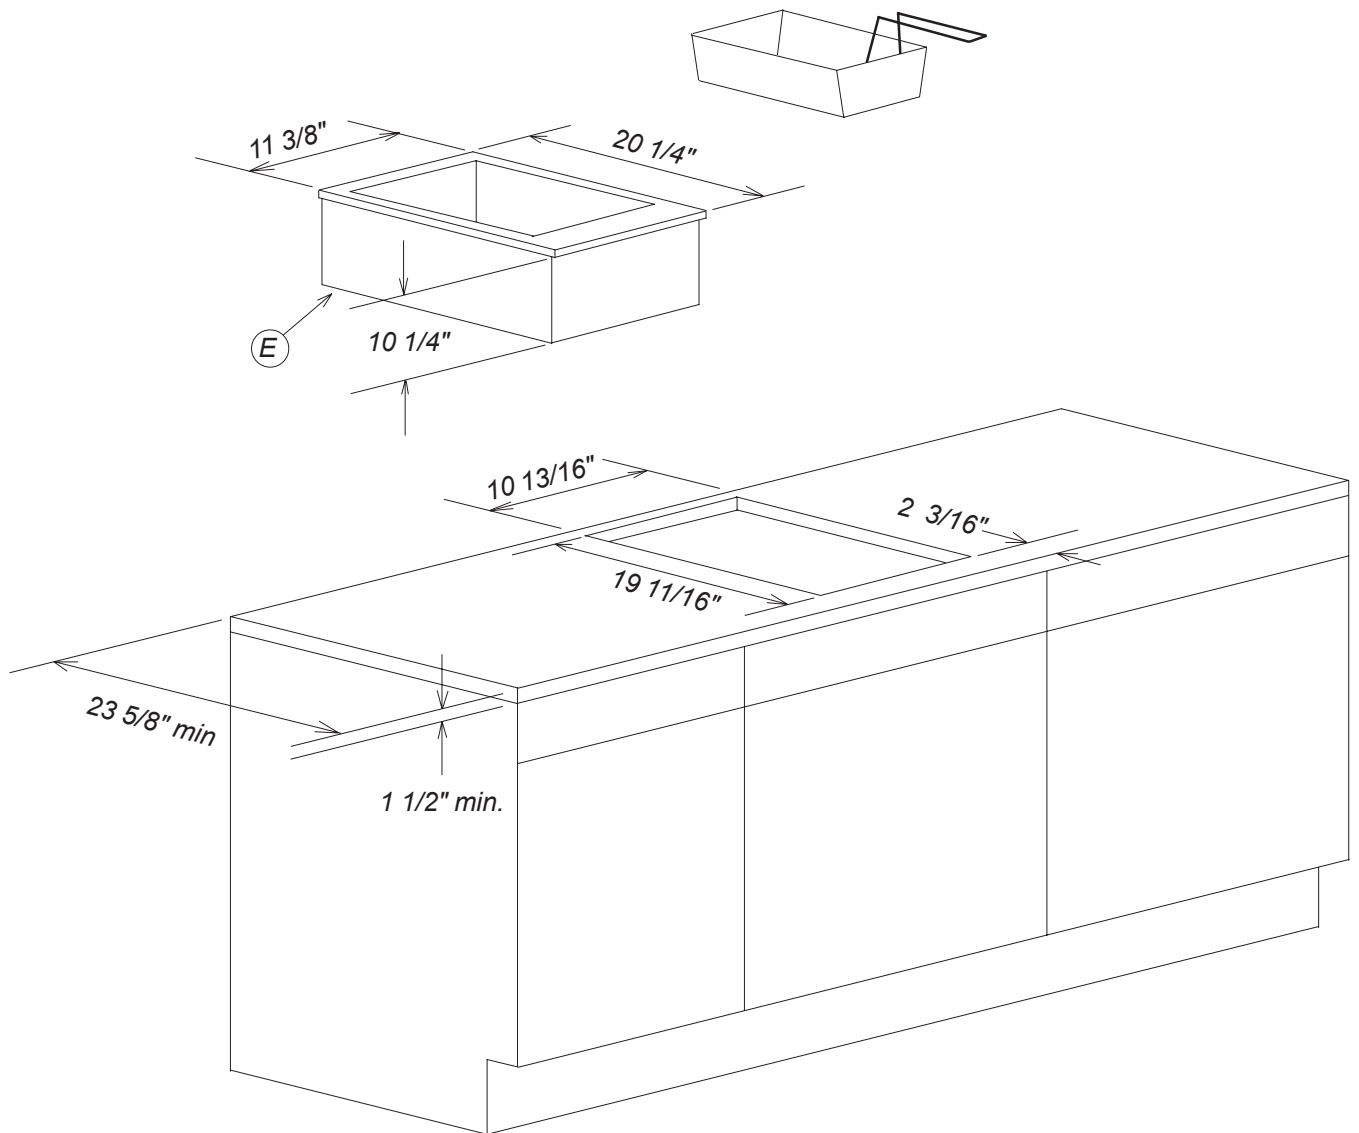

Product and Cut-out Dimensions

Modular Combiset Program

Electric Deep Fryer

KM403

Location Codes
<i>E - 5 foot - 208-240 Volt - 15 Amp 3-wire power supply connects rear right bottom.</i>
Notes
<ul style="list-style-type: none"> • All installations must be done in accordance with local codes. • Unit height includes 2" for drain valve. • Recommend 13" space below drain valve for cleaning unit.

NOTE: Drawing is not to scale.
SPECIFICATION SHEETS 011003