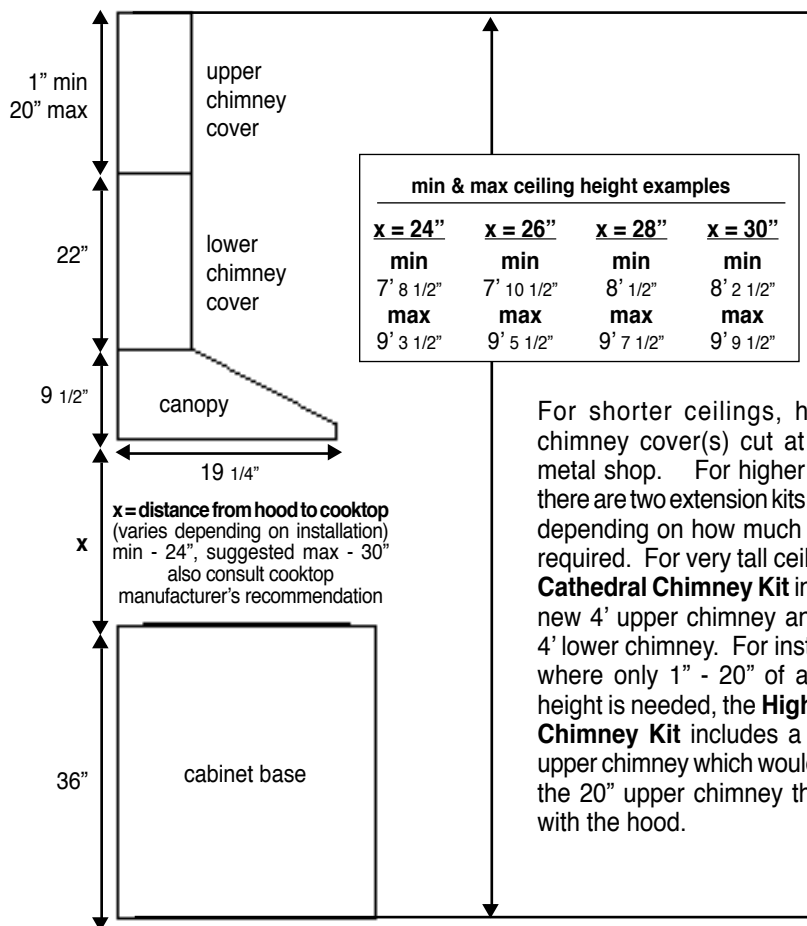

For shorter ceilings, have the chimney cover(s) cut at a sheet metal shop. For higher ceilings, there are two extension kits available depending on how much height is required. For very tall ceilings, the **Cathedral Chimney Kit** includes a new 4' upper chimney and a new 4' lower chimney. For installations where only 1" - 20" of additional height is needed, the **High Ceiling Chimney Kit** includes a new 40" upper chimney which would replace the 20" upper chimney that came with the hood.

Ductless Installations

For installations where ductwork is impossible or highly impractical, a **Ductless Conversion Kit** is available. Charcoal filters, which attach to the blower assembly, absorb smoke and odors. A ductless diverter directs the air out to a lower chimney with vent grates cut into the sides.