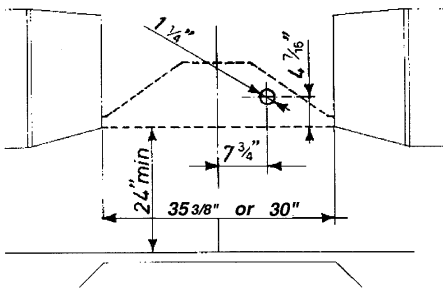

Electrical Knockout & Hardware Mounting Diagrams

Dimensional Diagram

Pre-Planning Your Installation - Important: Consult the installation instructions before you begin installing this rangehood.

The Nova chimneys are adjustable and designed to meet varying ceiling heights. The chimneys can be adjusted for ceilings between 7' 8 1/2" and 9' 9 1/2" depending on the distance between the bottom of the hood and the cooktop (**distance x in diagram below**).