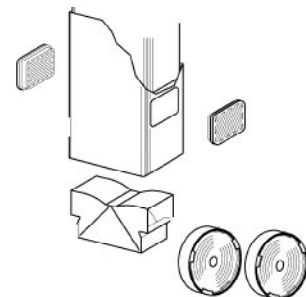

WARNING! Product specifications are subject to change without notification. Consult the installation instructions before you begin installing this rangehood.