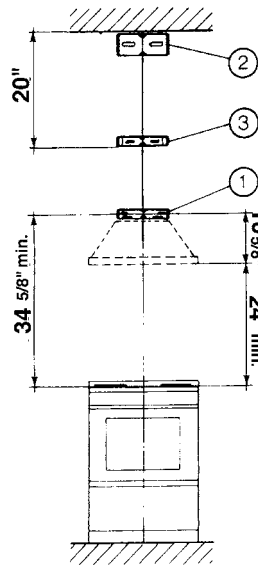

Electrical Knockout & Hardware Mounting Diagrams

Dimensional Diagram

Pre-Planning Your Installation - Important: Consult the installation instructions before you begin installing this rangehood.

The Nova chimneys are adjustable and designed to meet varying ceiling heights. The chimneys can be adjusted for ceilings between 7' 8 1/2" and 9' 9 1/2" depending on the distance between the bottom of the hood and the cooktop (**distance x in diagram below**).

Pre-Planning Your Ductwork - Important: Consult the installation instructions before you begin installing this rangehood.

Make your ductrun as straight and short as possible. The ductrun should not exceed 35 equivalent feet if ducted with 3 1/4" by 10" rectangular duct. Count 45° angles as 3 feet, 90° elbows as 5 feet, and 90° flat elbows as 12 feet.

For best results, use no more than three 90° elbows. Make sure that there is a minimum of 24" of straight duct between elbows if more than one is used. Do not install two elbows together. If you must elbow right away, do it as far away from the hood's exhaust opening as possible.