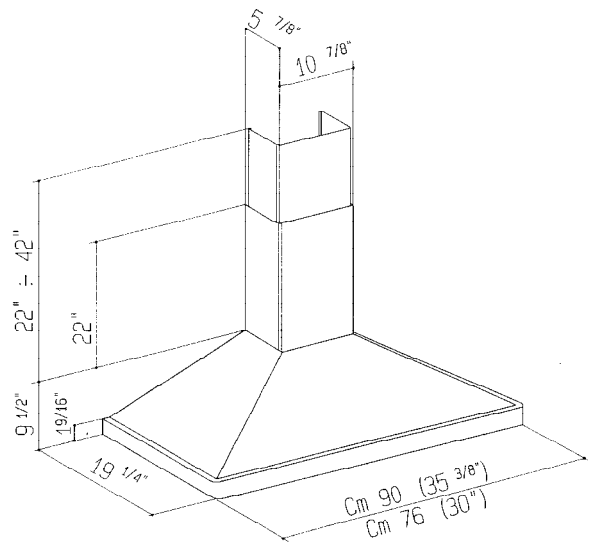

Electrical Knockout & Hardware Mounting Diagrams

Dimensional Diagram

Pre-Planning Your Installation - Important: Consult the installation instructions before you begin installing this rangehood.

The Nova chimneys are adjustable and designed to meet varying ceiling heights. The chimneys can be adjusted for ceilings between 7' 8 1/2" and 9' 9 1/2" depending on the distance between the bottom of the hood and the cooktop (**distance x in diagram below**).