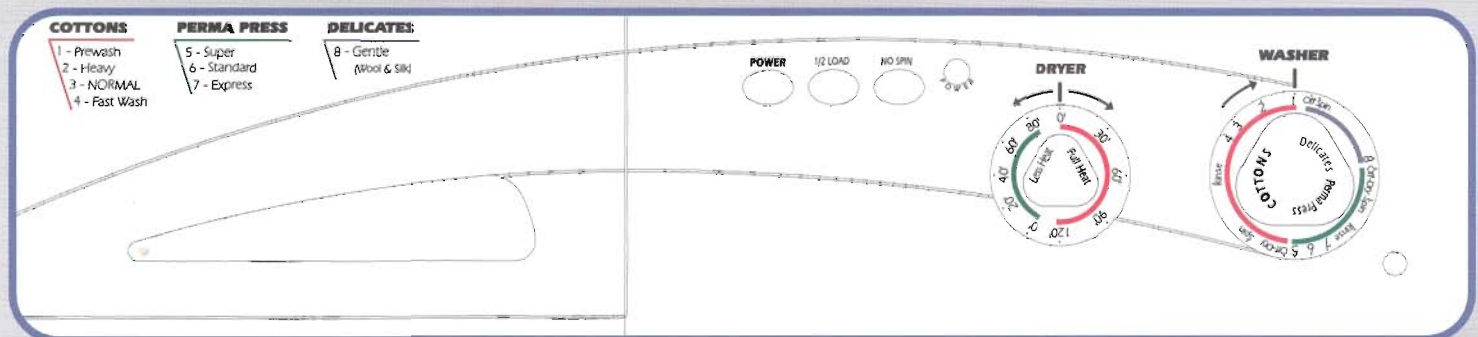

Based on standard U.S. Government tests

ENERGYGUIDE

Equator Corporation
Model EZ 3710 CEE

Compare the Energy Use of this Clothes Washer
With Others Before You Buy

This Model Uses
237 kWh/year

ENERGY STAR
A symbol of energy efficiency

Energy use (kWh/year) range of all similar models

Uses Least Energy	125	Uses Most Energy	1298

kWh/year (kilowatt hours per year) is a measure of energy (electricity) use. Your utility company uses it to compute your bill. Only standard size front loading clothes washers are used in this scale.

Clothes washers using more energy cost more to operate. This model's estimated yearly operating cost is:

$ 16.78   **$ 4.89**

When used with an electric water heater   When used with a natural gas water heater
Based on eight loads of clothes a week and a 2000 U.S. Government national average cost of 8.0¢ per kWh for electricity and 68¢ per therm for natural gas. Your actual operating cost will vary depending on your local utility rates and the use of the product.

All Combination Washer-Dryers feature easy to operate controls.