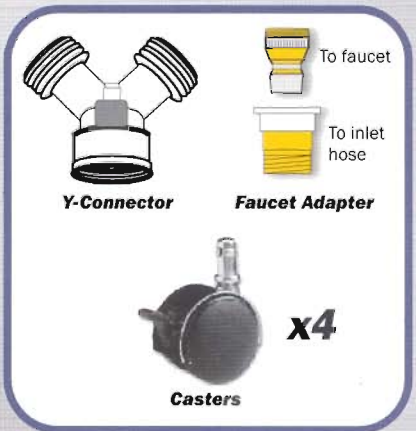

Leveling legs built in under pedestal

PORTABILITY KIT

Makes the washer-dryer easier to move. Kit includes a Y-Connector, Faucet Adapter, and four Casters.

Single Water Source Connection

For connection to a single 3/4" faucet (if needed) by using the Y-connector. The Y-connector ensures that equal water pressure enters the machine through both water inlet valves.

"Quick-Connect" Faucet Adapter

"Snap-on/snap-off" connection to smaller (less than 3/4" diameter) kitchen faucets.

Safety Approval

LISTED

US N° 3008319 CANADA

No Maintenance Required

Ventless Washer-Dryers models have no lint filter to clean.