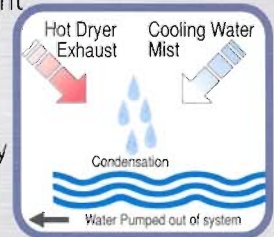

Combo Washer-Dryers

The Ultimate in Convenience and Efficiency.

- Saves time, space, work & money
- Ventless models available
- Up to eight wash cycle settings
- Stainless Steel tubs and drums

Better Cleaning, Lower Cost

Horizontal Axis design is gentler on laundry

- No agitator to harm clothes
- Saves energy & detergent
- Low water consumption
- Quiet operation

Ventless Drying

Hot air used to dry laundry is water cooled internally. Condensation is flushed from the machine via the water pump. Condensing dryers require cold water during the drying cycle to operate effectively. Condensing washer-dryers are ideal for custom-built homes or older homes and apartments which do not provide dryer vents. (Uses 3 US gal. during 120 min. cycle.)