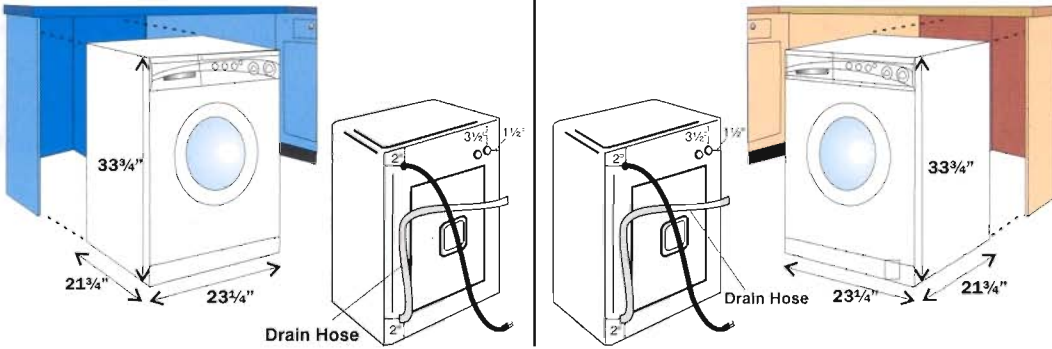

All Combination Washer-Dryers feature easy to operate controls.

EZ 3710 CEE

Built-In Installation and Hook-up

EZ 1710 V

Washer-Dryers can be installed built-in, (under a counter), or as free-standing units.