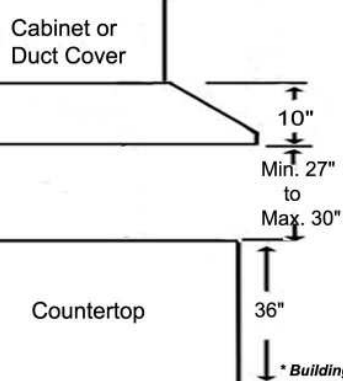

## Under Cabinet or Wall Mount CH-196 Series

<b>Appearance</b>	
Stainless Steel	•
Seamless	•
<b>Performance</b>	
CFM**	385 to 700
Sone / Decibel	1.2 to 5.0 / 42dB to 64dB
QuietMode™	1.2 Sone / 42dB
<b>Features</b>	
Halogen Light	12V 20W x 2 (30" & 36") 2 Level Lighting 12V 20W x 3 (42" & 48") 2 Level Lighting
Power Supply	120V 60Hz
No. of Speed	4 Speed (Electronic Buttons)
Motor Type	Twin Vertical Squirrel Cage
Ducting	Top 7" Round
Filter	Baffle (30", 36", 42" - x 2)(48" - x 3)
<b>Optional Accessories</b>	
Duct Cover	CH1120DC
Stainless Steel Back Splash	SSP30 (30" x 32"), SSP36 (36" x 32")

Information subject to change without notice.

Measurement in inches (mm). Inches are converted from millimeter and are estimated.

\*\*HVI test standards

www.KOBERangeHoods.com

VER. 07/01/31

\* Building code may vary.