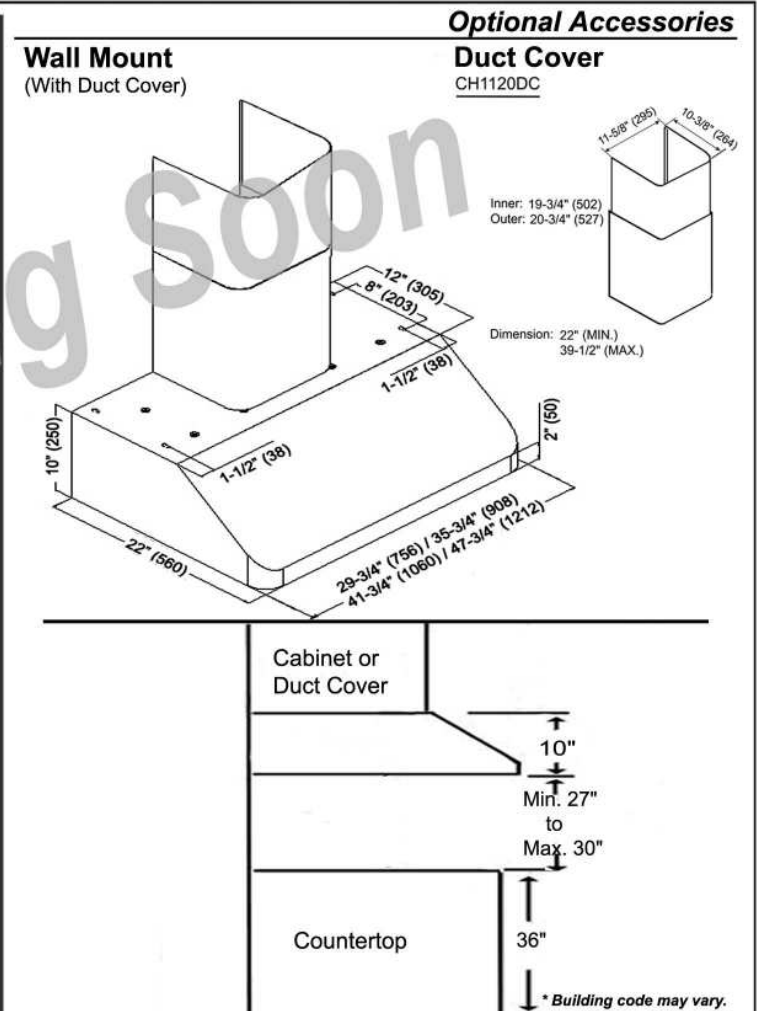

## Under Cabinet or Wall Mount CH-196 Series

<b>Appearance</b>	
Stainless Steel	•
Seamless	•
<b>Performance</b>	
CFM**	385 to 700
Sone / Decibel	1.2 to 5.0 / 42dB to 64dB
QuietMode™	1.2 Sone / 42dB
<b>Features</b>	
Halogen Light	12V 20W x 2 (30" & 36") 2 Level Lighting 12V 20W x 3 (42" & 48") 2 Level Lighting
Power Supply	120V 60Hz
No. of Speed	4 Speed (Electronic Buttons)
Motor Type	Twin Vertical Squirrel Cage
Ducting	Top 7" Round
Filter	Baffle (30", 36", 42" - x 2)(48" - x 3)
<b>Optional Accessories</b>	
Duct Cover	CH1120DC
Stainless Steel Back Splash	SSP30 (30" x 32"), SSP36 (36" x 32")

Information subject to change without notice.

Measurement in inches (mm). Inches are converted from millimeter and are estimated.

\*\*HVI test standards

www.KOBERangeHoods.com

VER. 07/01/31

\* Building code may vary.