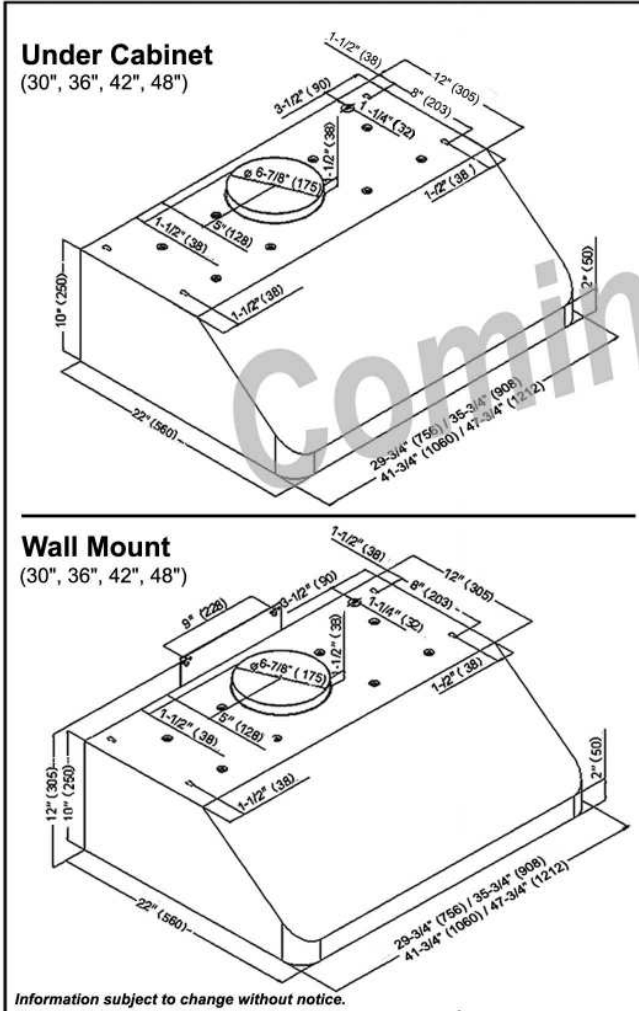

## Under Cabinet or Wall Mount CH-196 Series

<b>Appearance</b>	
Stainless Steel	•
Seamless	•
<b>Performance</b>	
CFM**	385 to 700
Sone / Decibel	1.2 to 5.0 / 42dB to 64dB
QuietMode™	1.2 Sone / 42dB
<b>Features</b>	
Halogen Light	12V 20W x 2 (30" & 36") 2 Level Lighting 12V 20W x 3 (42" & 48") 2 Level Lighting
Power Supply	120V 60Hz
No. of Speed	4 Speed (Electronic Buttons)
Motor Type	Twin Vertical Squirrel Cage
Ducting	Top 7" Round
Filter	Baffle (30", 36", 42" - x 2)(48" - x 3)
<b>Optional Accessories</b>	
Duct Cover	CH1120DC
Stainless Steel Back Splash	SSP30 (30" x 32"), SSP36 (36" x 32")

Information subject to change without notice.

Measurement in inches (mm). Inches are converted from millimeter and are estimated.

\*\*HVI test standards

www.KOBERangeHoods.com

VER. 07/01/31

\* Building code may vary.