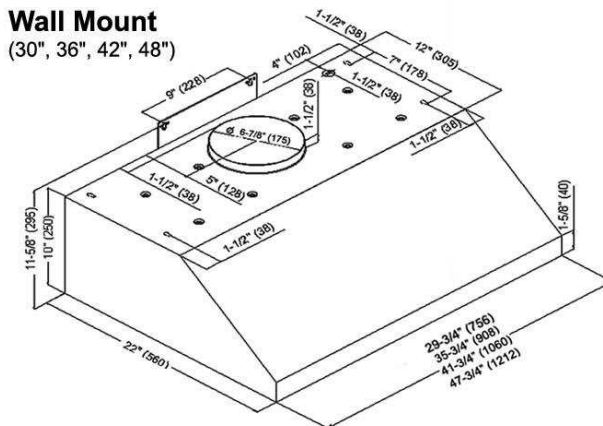

KOBE®

So Quiet...

You Won't Believe It's On!

Under Cabinet or Wall Mount

CH-176 Series

Model No: CH7630SQB (30")
 CH7636SQB (36")
 CH7642SQB (42")
 CH7648SQB (48")

CH-176 Series shown
 with optional duct cover.

Appearance	
Stainless Steel	●
Seamless	●
Performance	
CFM**	385 to 700
Sone / Decible	1.2 to 5.0 / 42dB to 64dB
QuietMode™	1.2 Sones / 42dB
Features	
Halogen Light	12V 20W x 2 (30" & 36") - 2 Level Lighting 12V 20W x 3 (42" & 48") - 2 Level Lighting
Power Supply	120V 60Hz
No. of Speed	4 (Electronic Buttons)
Motor Type	Twin Vertical Squirrel Cage
Ducting	Top 7" Round
Filter	Baffle (30", 36", 42" - x 2) (48" - x 3)
Optional Accessories	
Duct Cover	CH1120DC
Stainless Steel Back Splash	SSP30 (30" x 32"), SSP36 (36" x 32")

Under Cabinet (30", 36", 42", 48")

Wall Mount (30", 36", 42", 48")

Optional Accessories

Wall Mount (With Duct Cover)

Duct Cover CH1120DC

Cabinet or
 Duct Cover

10"
 Min. 27"
 to
 Max. 30"

Countertop

36"

Information subject to change without notice.

Measurement in inches (mm). Inches are converted from millimeter and are estimated.

**HVI test standards

www.KOBERangeHoods.com

* Building code may vary.

VER. 07/02/09