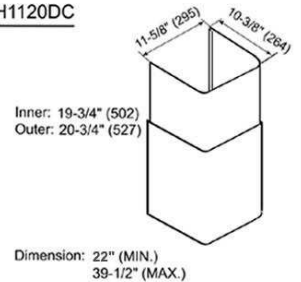

Under Cabinet (30", 36", 42", 48")

Wall Mount (30", 36", 42", 48")

Optional Accessories

Wall Mount (With Duct Cover)

Duct Cover CH1120DC

Cabinet or
 Duct Cover

10"
 Min. 27"
 to
 Max. 30"

Countertop

36"

Information subject to change without notice.

Measurement in inches (mm). Inches are converted from millimeter and are estimated.

**HVI test standards

www.KOBERangeHoods.com

* Building code may vary.

VER. 07/02/09