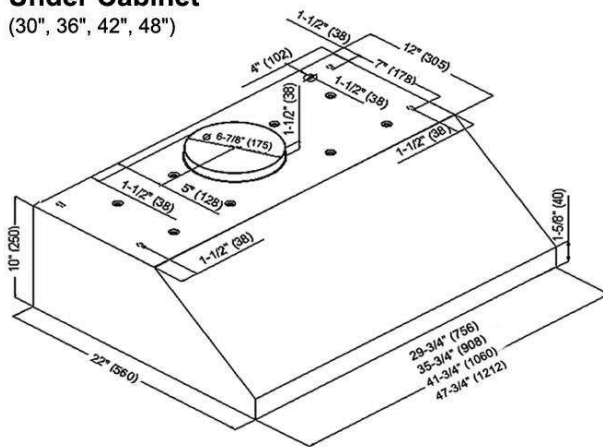

KOBE®

So Quiet...

You Won't Believe It's On!

Under Cabinet or Wall Mount

CH-176 Series

Model No: CH7630SQB (30")
 CH7636SQB (36")
 CH7642SQB (42")
 CH7648SQB (48")

CH-176 Series shown
 with optional duct cover.

Appearance	
Stainless Steel	●
Seamless	●
Performance	
CFM**	385 to 700
Sone / Decible	1.2 to 5.0 / 42dB to 64dB
QuietMode™	1.2 Sones / 42dB
Features	
Halogen Light	12V 20W x 2 (30" & 36") - 2 Level Lighting 12V 20W x 3 (42" & 48") - 2 Level Lighting
Power Supply	120V 60Hz
No. of Speed	4 (Electronic Buttons)
Motor Type	Twin Vertical Squirrel Cage
Ducting	Top 7" Round
Filter	Baffle (30", 36", 42" - x 2) (48" - x 3)
Optional Accessories	
Duct Cover	CH1120DC
Stainless Steel Back Splash	SSP30 (30" x 32"), SSP36 (36" x 32")

Under Cabinet (30", 36", 42", 48")

Wall Mount (30", 36", 42", 48")

Optional Accessories

Wall Mount (With Duct Cover)

Duct Cover CH1120DC

Cabinet or
 Duct Cover

10"
 Min. 27"
 to
 Max. 30"

Countertop

36"

Information subject to change without notice.

Measurement in inches (mm). Inches are converted from millimeter and are estimated.

**HVI test standards

www.KOBERangeHoods.com

* Building code may vary.

VER. 07/02/09