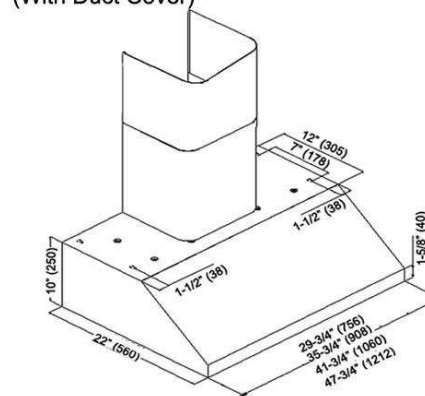

Appearance	
Stainless Steel	●
Seamless	●
Performance	
CFM**	385 to 700
Sone / Decible	1.2 to 5.0 / 42dB to 64dB
QuietMode™	1.2 Sones / 42dB
Features	
Halogen Light	12V 20W x 2 (30" & 36") - 2 Level Lighting 12V 20W x 3 (42" & 48") - 2 Level Lighting
Power Supply	120V 60Hz
No. of Speed	4 (Electronic Buttons)
Motor Type	Twin Vertical Squirrel Cage
Ducting	Top 7" Round
Filter	Baffle (30", 36", 42" - x 2) (48" - x 3)
Optional Accessories	
Duct Cover	CH1120DC
Stainless Steel Back Splash	SSP30 (30" x 32"), SSP36 (36" x 32")

Under Cabinet (30", 36", 42", 48")

Wall Mount (30", 36", 42", 48")

Optional Accessories

Wall Mount (With Duct Cover)

Duct Cover CH1120DC

Cabinet or
 Duct Cover

10"
 Min. 27"
 to
 Max. 30"

Countertop

36"

Information subject to change without notice.

Measurement in inches (mm). Inches are converted from millimeter and are estimated.

**HVI test standards

www.KOBERangeHoods.com

* Building code may vary.

VER. 07/02/09