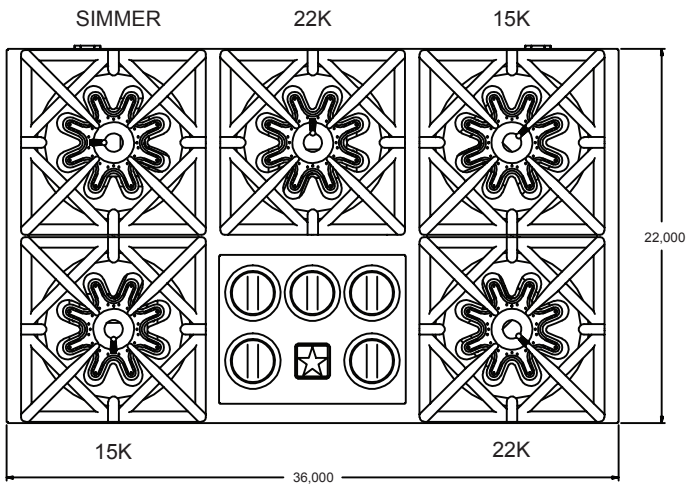

36" Drop-In Cooktop
Model RBCT365BSS

36" Drop-In Cooktop
Model RBCT365BSS

36" Drop-In Cooktop
Model RBCT365BSS

3 Prong 120VAC
Electrical Connection

1/2" NPT Gas
Connection

30" Drop-In Cooktop
Model RBCT304BSS

36" Drop-In Cooktop
Model RBCT365BSS