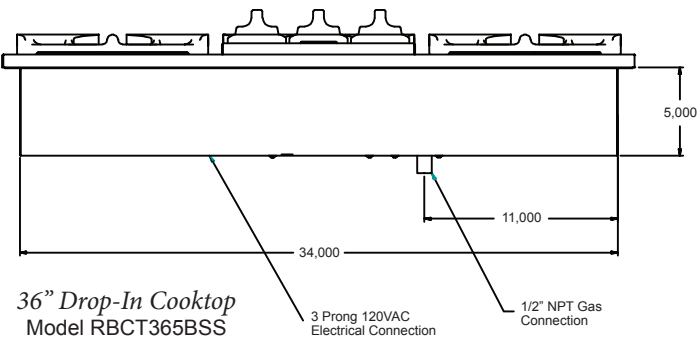

BLUESTAR DROP-IN COOKTOP SERIES - 30" & 36"

BlueStar Drop-in Cooktop Series

- The most powerful burner available. 22,000 BTUs.
- Automatic electronic ignition and re-ignition system.
- Push-to-turn, infinite setting NOVA™ and ULTRANOVA™ top burner controls with new 130°F simmer burner.
- Heavy-duty control knobs.
- Full motion grates.
- Hinged top for easy serviceability.
- One year parts and labor warranty.

36" Drop-In Cooktop
Model RBCT365BSS

36" Drop-In Cooktop
Model RBCT365BSS

36" Drop-In Cooktop
Model RBCT365BSS

3 Prong 120VAC
Electrical Connection

1/2" NPT Gas
Connection

30" Drop-In Cooktop
Model RBCT304BSS

36" Drop-In Cooktop
Model RBCT365BSS