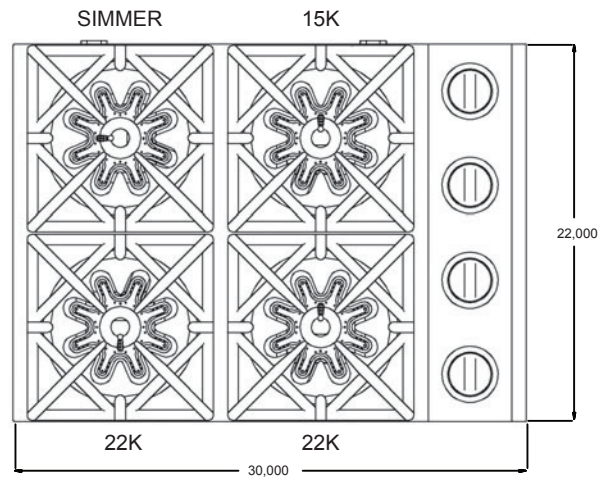

36" Drop-In Cooktop
Model RBCT365BSS

36" Drop-In Cooktop
Model RBCT365BSS

36" Drop-In Cooktop
Model RBCT365BSS

3 Prong 120VAC
Electrical Connection

1/2" NPT Gas
Connection

30" Drop-In Cooktop
Model RBCT304BSS

36" Drop-In Cooktop
Model RBCT365BSS