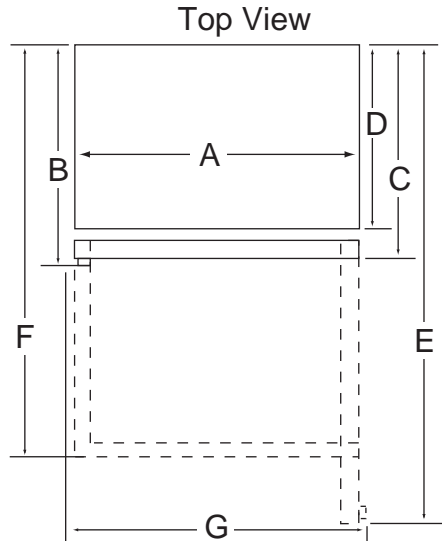

Amana®

BOTTOM-FREEZER REFRIGERATOR

25 Cu. Ft. Models w/3 Doors

Dimensions

■	Inches □	Centimeters
A □	35 5/8 □	90.5
B ¹ □	34 □	86.4
C ² □	31 3/4 □	80.6
D □	29 □	73.7
E ³ □	48 1/4 □	122.6
F ⁴ □	52 3/4 □	134.0
G ⁵ □	37 7/8 □	97.2
H ⁶ □	68 5/8 □	174.3
I ⁷ □	69 7/8 □	177.5

Notes:

1. □ Depth including door handle.
2. □ Depth excluding door handle.
3. □ Depth with refrigerator door open 90°.
4. □ Depth with freezer drawer fully extended.
5. □ Width with refrigerator door open 90°.
□ including door handle.
6. □ Height excluding door hinge.
7. □ Height including door hinge.