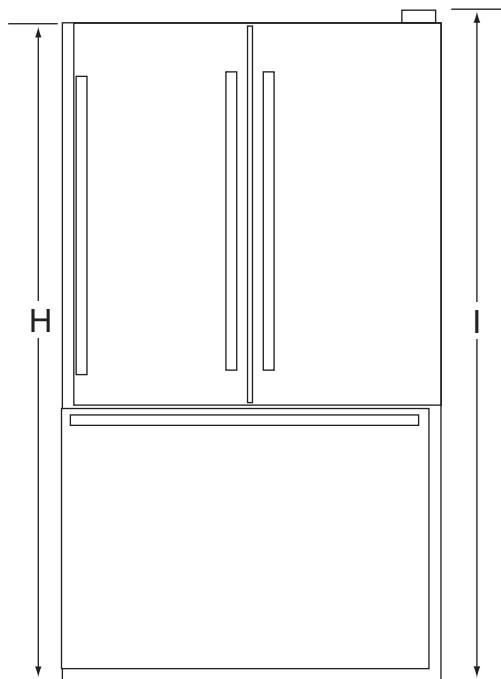

Amana®

BOTTOM-FREEZER REFRIGERATOR

25 Cu. Ft. Models w/3 Doors

Dimensions

■	Inches □	Centimeters
A □	35 5/8 □	90.5
B ¹ □	34 □	86.4
C ² □	31 3/4 □	80.6
D □	29 □	73.7
E ³ □	48 1/4 □	122.6
F ⁴ □	52 3/4 □	134.0
G ⁵ □	37 7/8 □	97.2
H ⁶ □	68 5/8 □	174.3
I ⁷ □	69 7/8 □	177.5

Notes:

1. □ Depth including door handle.
2. □ Depth excluding door handle.
3. □ Depth with refrigerator door open 90°.
4. □ Depth with freezer drawer fully extended.
5. □ Width with refrigerator door open 90°.
□ including door handle.
6. □ Height excluding door hinge.
7. □ Height including door hinge.