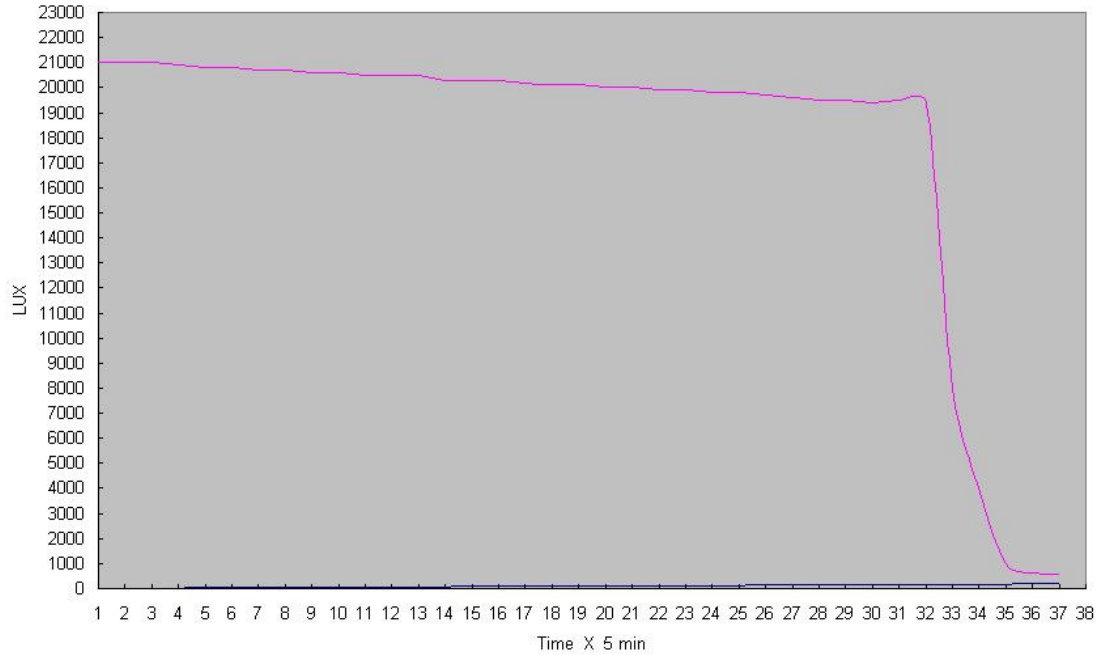

Output & Runtime Graphs for the Tiablo A9 Special Edition LED Flashlight

Tiablo A9 Runtime and LUX (Two CR123A)

Tiablo A9 Runtime and LUX (18650 2200mAh)

Tiablo A9 Runtime and LUX (Two RCR123A 650mah)

All runtime & output data supplied by manufacturer.