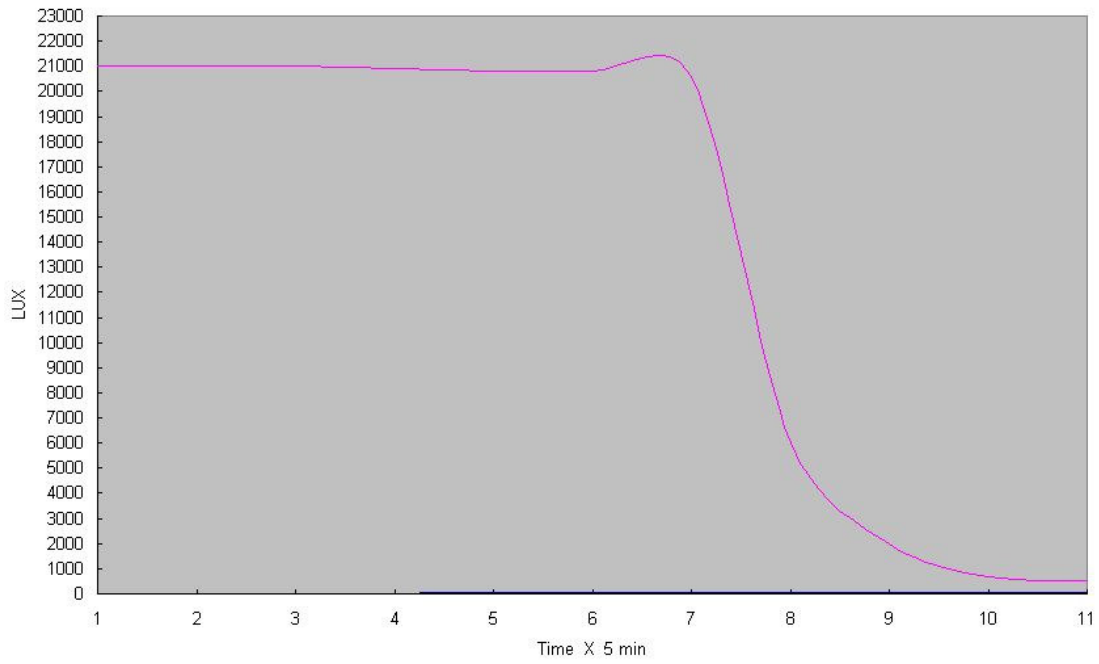

Output & Runtime Graphs for the Tiablo A9 Special Edition LED Flashlight

Tiablo A9 Runtime and LUX (Two CR123A)

Tiablo A9 Runtime and LUX (18650 2200mAh)

Tiablo A9 Runtime and LUX (Two RCR123A 650mah)

All runtime & output data supplied by manufacturer.