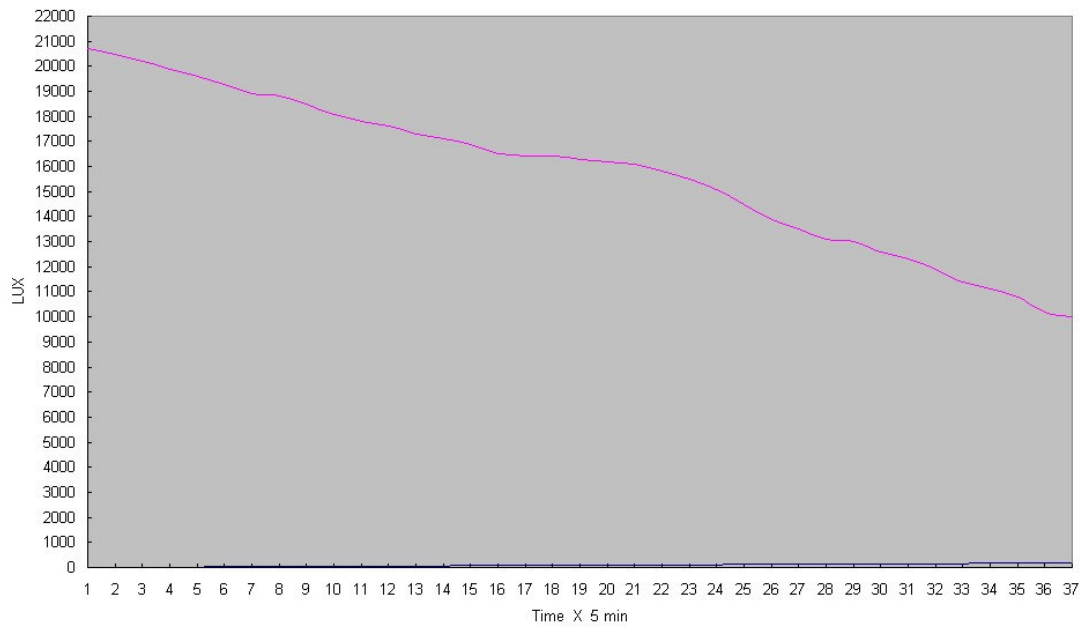

Output & Runtime Graphs for the Tiablo A9 Special Edition LED Flashlight

Tiablo A9 Runtime and LUX (Two CR123A)

Tiablo A9 Runtime and LUX (18650 2200mAh)

Tiablo A9 Runtime and LUX (Two RCR123A 650mah)

All runtime & output data supplied by manufacturer.