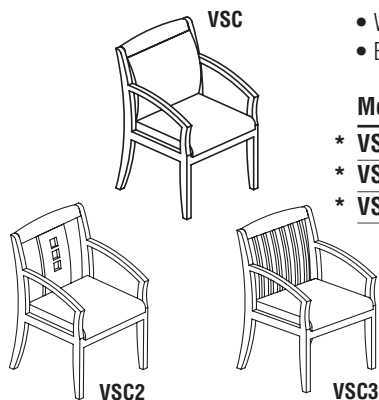

Model No.	Outside Dimensions	Seated Area Dimensions	Seat Height	Wt.	List Price
* SS	26"W x 27"D x 44"-47"H	19"W x 21"D x 28"H	19"-22"	52#	\$510

PIVOT ARM CHAIR

- Height adjustable, pivoting arms with a push of a button.
- Brushed aluminum five star base.
- Tilt tension and tilt lock.
- Available in Black.
- Adjustable headrest.
- Swivel seat with pneumatic height adjustment.
- Deluxe knee tilt control.

Model No.	Outside Dimensions	Seated Area Dimensions	Seat Height	Wt.	List Price
* FL	28"W x 27"D x 46"-50"H	21"W x 18"D x 29"H	20"-23"	57#	\$669

ALLIANCE CHAIR

- Cast aluminum five-star base with Chrome finish.
- Swivel seat with pneumatic height adjustment.
- Available in Black.
- Black nylon armrests.
- Tilt tension and tilt lock.

Model No.	Outside Dimensions	Seated Area Dimensions	Seat Height	Wt.	List Price
* AL	25"W x 31"D x 39"-42"H	20"W x 19"D x 22"H	20"-23"	42#	\$415

CORSICA CHAIR

- Deep cushioned seat and back in Black leather.
- Swivel seat with pneumatic height adjustment.
- Deluxe knee tilt control.
- Wood five star base in choice of Sierra Cherry, Mahogany or Golden Cherry finish to match REAL Office casegoods.
- Solid wood armrests with Black leather padding.
- Tilt tension and tilt lock.

Model No.	Outside Dimensions	Seated Area Dimensions	Seat Height	Wt.	List Price
* CS	28"W x 29"D x 47"-50"H	22"W x 20"D x 29"H	19"-22"	68#	\$539

SIDE CHAIR

- Wood frame side chair in Sierra Cherry, Golden Cherry or Mahogany. To match REAL Office casegoods.
- Black leather cushions.