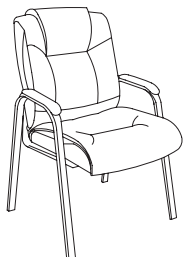

Model No.	Outside Dimensions	Seated Area Dimensions	Seat Height	Wt.	List Price
* ULEX	31"W x 32"D x 48"-51"H	20"W x 20"D x 30"H	19"-22"	75#	\$839

PREMIUM MID-BACK CHAIR

ULMGR

- Pneumatic seat height adjustment.
- Tilt tension and tilt lock.
- Deluxe knee-tilt control.
- Dual hooded casters.
- Cast aluminum five-star base.
- **Finishes:** Black/Gunmetal Gray Frame
Burgundy/Gunmetal Gray Frame
Mocha/Champagne Frame

Model No.	Outside Dimensions	Seated Area Dimensions	Seat Height	Wt.	List Price
* ULMGR	27"W x 30"D x 39"-42"H	21"W x 21"D x 22"H	17"-22"	60#	\$719

GUEST CHAIR

ULGST

- Tubular steel frame.
- **Finishes:** Black/Gunmetal Gray Frame
Burgundy/Gunmetal Gray Frame
Mocha/Champagne Frame
Blackberry/Slate Frame

Model No.	Outside Dimensions	Seated Area Dimensions	Seat Height	Wt.	List Price
* ULGST	24"W x 28"D x 38"H	20"W x 19"D x 20"H	20"	35#	\$529

EASY TO ASSEMBLE EXECUTIVE HIGH BACK CHAIR

ULEZH

- Easy to assemble, no tools required.
- Pneumatic seat height adjustment.
- Tilt tension and tilt lock.
- Deluxe knee-tilt control.
- Dual hooded casters.
- Cast aluminum five-star base with scuff-resistant protection.
- **Finishes:** Black/Gunmetal Gray Frame
Blackberry/Slate Frame
Saddle/Titanium Frame

Model No.	Outside Dimensions	Seated Area Dimensions	Seat Height	Wt.	List Price
* SS	26"W x 27"D x 44"-47"H	19"W x 21"D x 28"H	19"-22"	52#	\$510

PIVOT ARM CHAIR

- Height adjustable, pivoting arms with a push of a button.
- Brushed aluminum five star base.
- Tilt tension and tilt lock.
- Available in Black.
- Adjustable headrest.
- Swivel seat with pneumatic height adjustment.
- Deluxe knee tilt control.