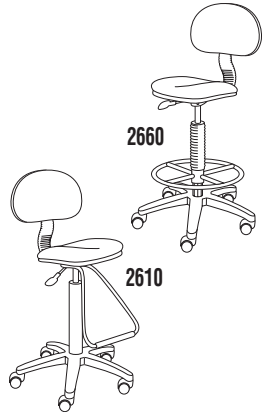

Model No.	Outside Dimensions	Seated Area Dimensions	Seat Height	Wt.	List Price
* SS	26"W x 27"D x 44"-47"H	19"W x 21"D x 28"H	19"-22"	52#	\$510

PIVOT ARM CHAIR

- Height adjustable, pivoting arms with a push of a button.
- Brushed aluminum five star base.
- Tilt tension and tilt lock.
- Available in Black.
- Adjustable headrest.
- Swivel seat with pneumatic height adjustment.
- Deluxe knee tilt control.

Model No.	Outside Dimensions	Seated Area Dimensions	Seat Height	Wt.	Fabric List Price	Leather List Price
						L Suffix
* 2424AG	21"W x 29"D x 42"-45"H	21"W x 20"D x 23"H	19"-22"	55#	\$549	\$699
* 12ADJARM	Arms – 4" adjustability			7#	\$99	

TECHNICAL SERIES

Mayline Customer Service: 1-800-822-8037

MULTI-TASK STOOLS

- Multi-Task chairs feature extra dense foam and large, 5-star nylon base.
- Durable polyester fabric in four colors. Gray, Burgundy, Navy or Black.
- Pneumatic 10" height adjustment.
- Back height adjustment.
- Seat depth adjustment.
- Can ship via UPS.

- All Technical Series Stools available on the 72-hour Kwik-Ship program.
- Some assembly required.

Model No.	Description	Seated Area Dimensions	Seat Height	Wt.	List Price
* 2610	Fabric covered drafting stool with footrest and dual wheel hooded casters.	18"W x 16"D x 17"H	22 1/2"-32 1/2"	20#	\$269
* 2660	Fabric covered drafting stool with footrest.	18"W x 16"D x 17"H	22 1/2"-32 1/2"	21#	\$299