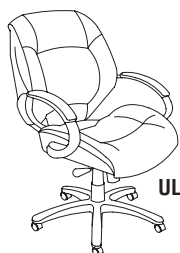

Free Freight

DELUXE HIGH BACK CHAIR

ULEX

- Pneumatic seat height adjustment.
- Tilt tension and tilt lock.
- Deluxe knee-tilt control.
- Dual hooded casters.
- Cast aluminum five-star base with scuff-resistant protection.
- **Finishes:** Black/Gunmetal Gray Frame
Burgundy/Gunmetal Gray Frame
Mocha/Champagne Frame

Model No.	Outside Dimensions	Seated Area Dimensions	Seat Height	Wt.	List Price
* ULEX	31"W x 32"D x 48"-51"H	20"W x 20"D x 30"H	19"-22"	75#	\$839

PREMIUM MID-BACK CHAIR

ULMGR

- Pneumatic seat height adjustment.
- Tilt tension and tilt lock.
- Deluxe knee-tilt control.
- Dual hooded casters.
- Cast aluminum five-star base.
- **Finishes:** Black/Gunmetal Gray Frame
Burgundy/Gunmetal Gray Frame
Mocha/Champagne Frame

Model No.	Outside Dimensions	Seated Area Dimensions	Seat Height	Wt.	List Price
* ULGST	24"W x 28"D x 38"H	20"W x 19"D x 20"H	20"	35#	\$529

EASY TO ASSEMBLE EXECUTIVE HIGH BACK CHAIR

ULEZH

- Easy to assemble, no tools required.
- Pneumatic seat height adjustment.
- Tilt tension and tilt lock.
- Deluxe knee-tilt control.
- Dual hooded casters.
- Cast aluminum five-star base with scuff-resistant protection.
- **Finishes:** Black/Gunmetal Gray Frame
Blackberry/Slate Frame
Saddle/Titanium Frame

Model No.	Outside Dimensions	Seated Area Dimensions	Seat Height	Wt.	List Price
* SS	26"W x 27"D x 44"-47"H	19"W x 21"D x 28"H	19"-22"	52#	\$510

PIVOT ARM CHAIR

- Height adjustable, pivoting arms with a push of a button.
- Brushed aluminum five star base.
- Tilt tension and tilt lock.
- Available in Black.
- Adjustable headrest.
- Swivel seat with pneumatic height adjustment.
- Deluxe knee tilt control.