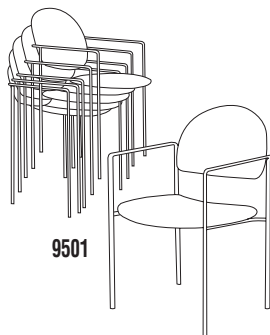

Model No.	Outside Dimensions	Seated Area Dimensions	Seat Height	Wt.	List Price
* 9501CH	24"W x 24"D x 32"H	18"W x 17"D x 17"H	17"	15#	$185