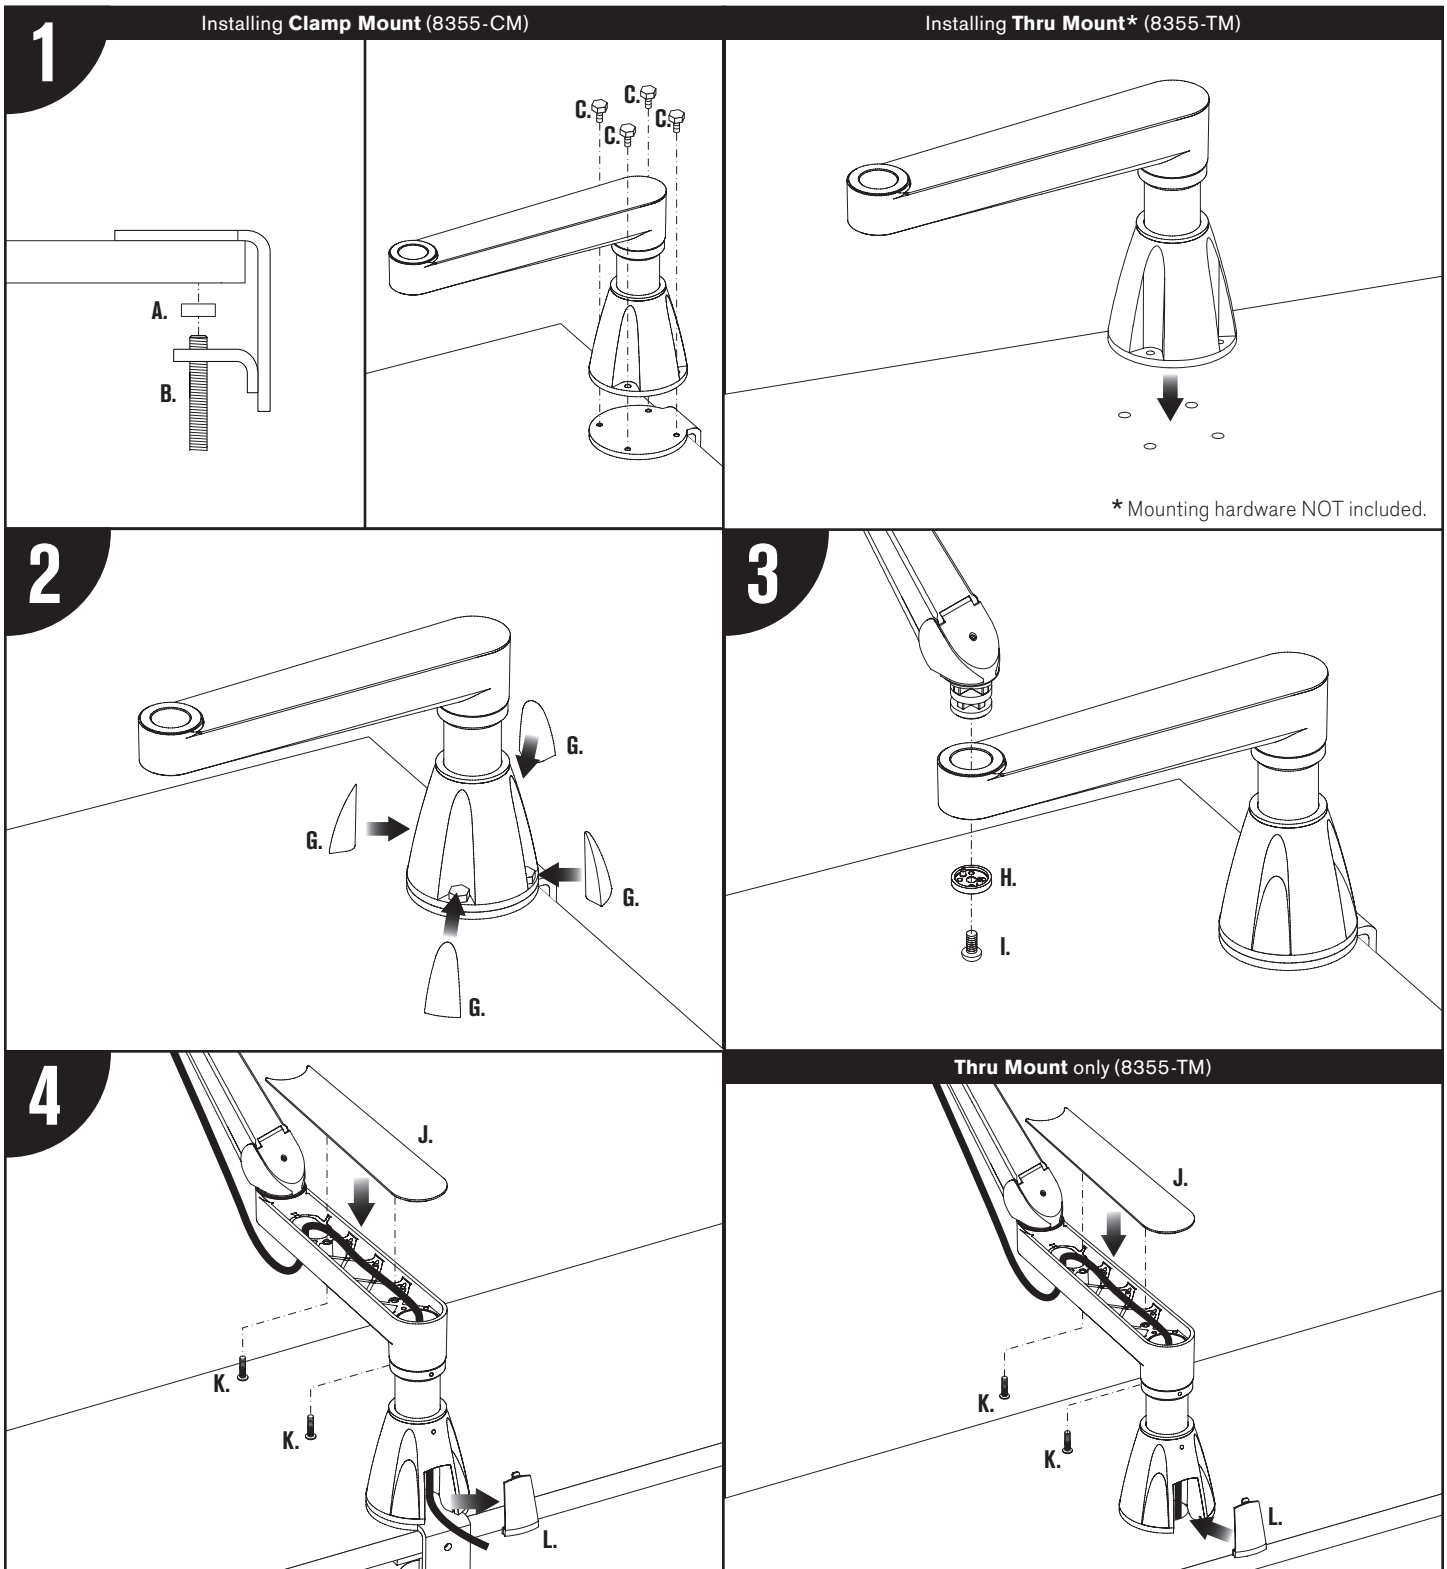

Model 8355-CM and 8355-TM Installation Instructions

Buy at The Human Solution | www.thehumansolution.com | 800-531-3746