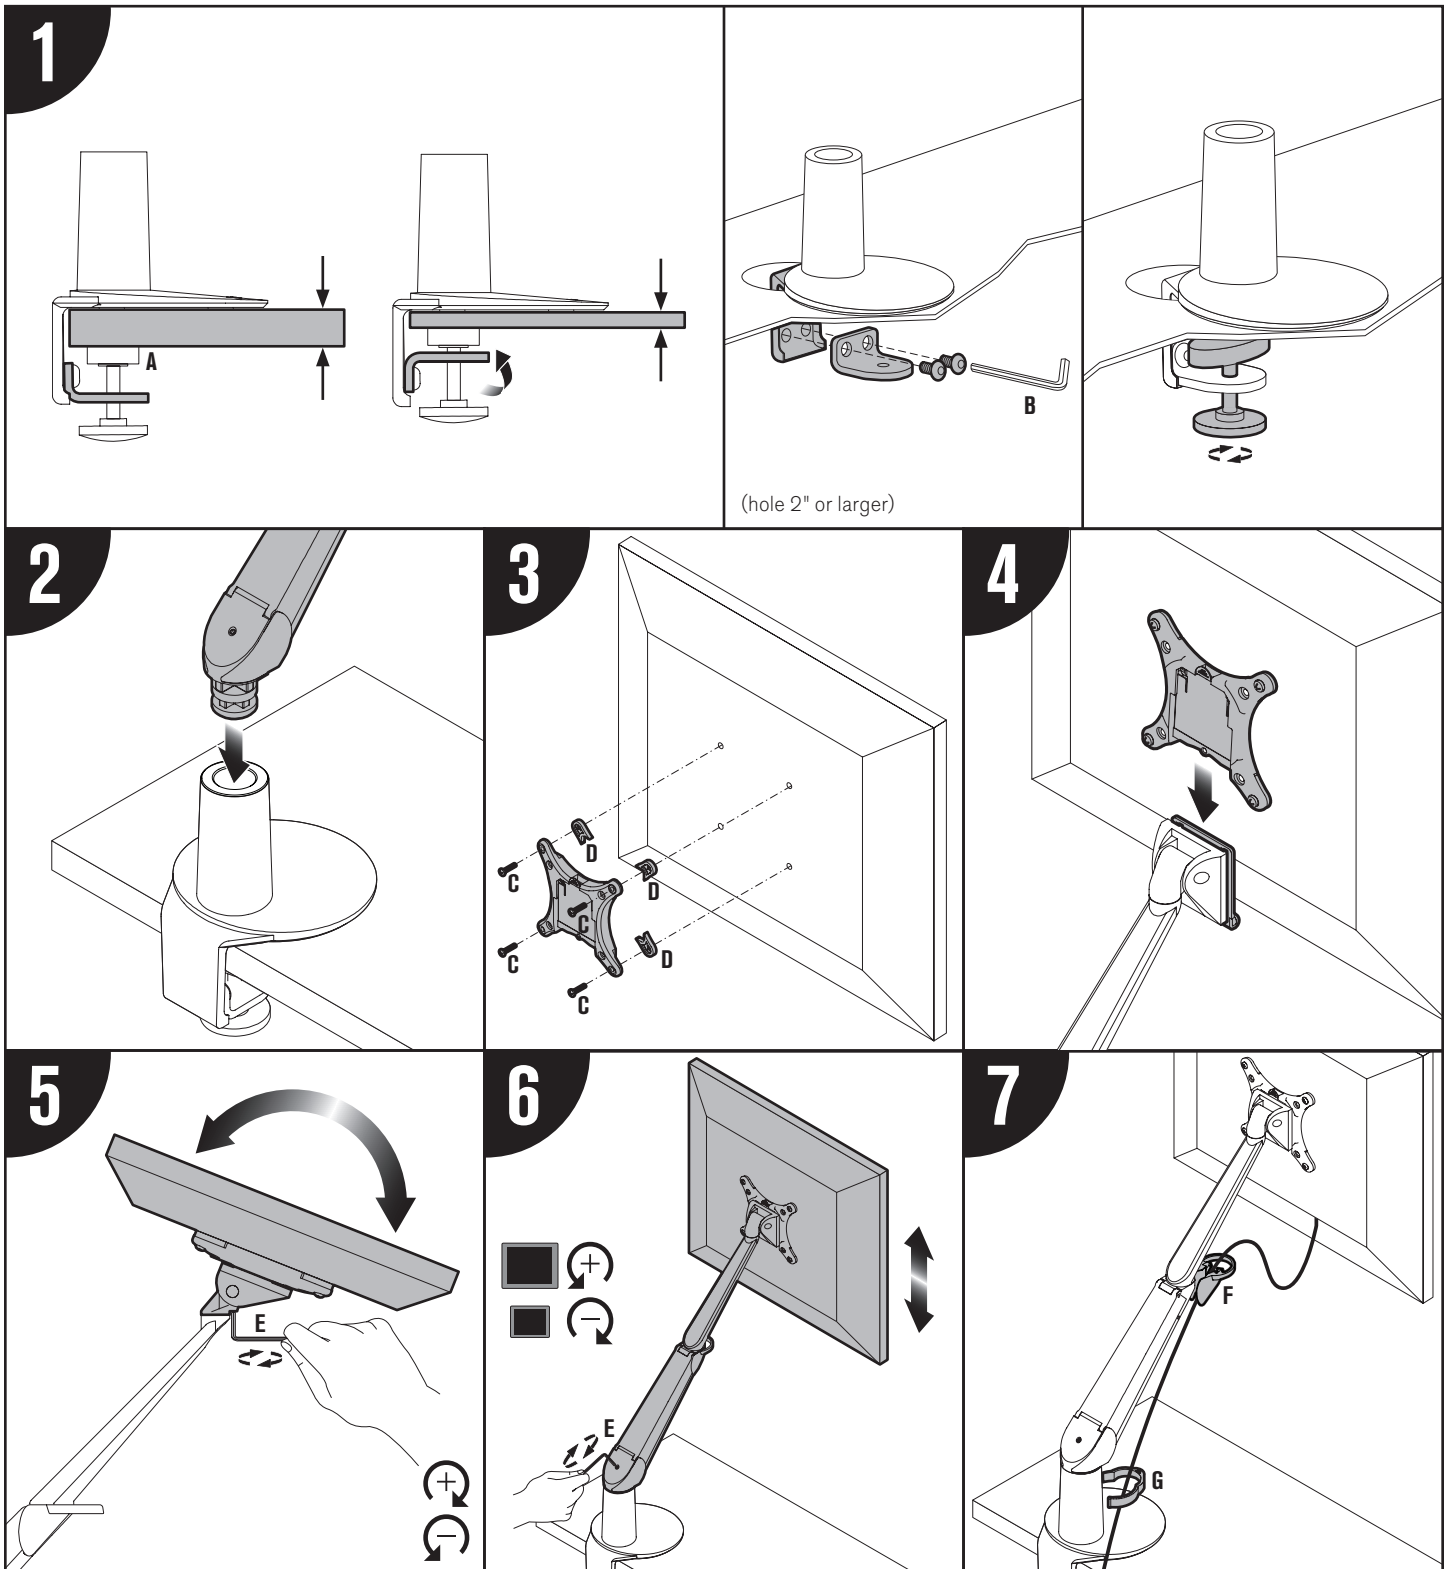

EVO® 5545-QR Installation Instructions

Buy at The Human Solution | www.thehumansolution.com | 800-531-3746

INNOVATIVE