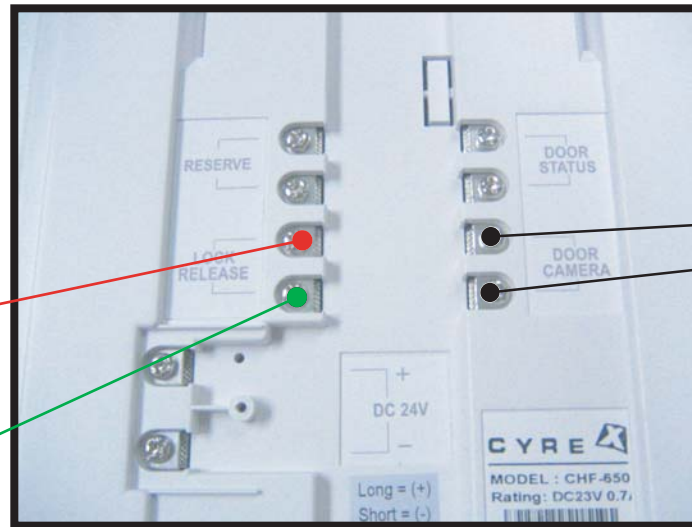

# HF Door Strike Wiring Diagram

DOOR STRIKE

Back View of CHF-650/MHF-250

DOOR BELL

\*\*PICTURE NOT TO SCALE\*\*