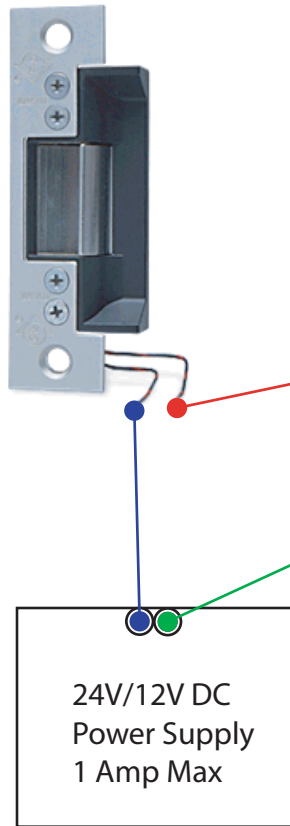

# HF Door Strike Wiring Diagram

DOOR STRIKE

Back View of CHF-650/MHF-250

DOOR BELL

\*\*PICTURE NOT TO SCALE\*\*