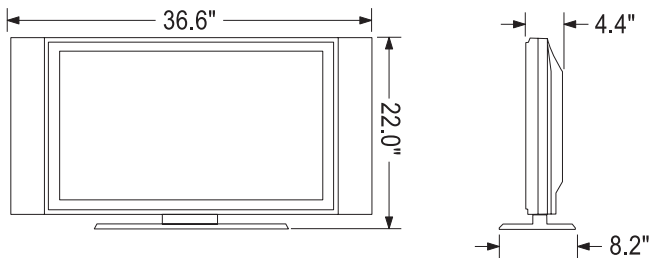

## DIMENSIONS

## SPECIFICATIONS

Display	Inch/CM	Diagonal 32"	Caption	Caption / Vchip	<input type="radio"/>
	Panel	SAMSUNG	OSD	MENU/Half Tone	<input type="radio"/>
	Active area	-	Others	Multi Language	<input type="radio"/>
	Displayable Colors	16,777,216 / 8 bits	Others	Program List	<input type="radio"/>
	Brightness	500 cd/m2	Others	Double Window PIP	<input type="radio"/>
	Contrast Ratio	1000:1	Others	AV PIP / POP	<input type="radio"/>
	Resolution	1366x768	Others	Zoom Function	<input type="radio"/>
	Pixel Pitch	0.51075mm	Others	Aspect Ratio Control	<input type="radio"/>
	Viewing Angle	85(H)x85(V)x85(U)x85(D)	Digital App.	HD Ready	<input type="radio"/>
	Response Time	8mS(G to G)	Digital App.	HDMI™ Input	<input type="radio"/>
	Screen Format	16:9	Digital App.	D-SUB	<input type="radio"/>
	System	NTSC 3.58/4.43(AV)	<input type="radio"/>	Inputs	Component 1 (Y/Pb/Pr)
PAL N/M		<input type="radio"/>	Component 2 (Y/Pb/Pr)		480i/576i/480p/720p/1080i
NTSC M		<input type="radio"/>	S-Video		<input type="radio"/>
Picture	Progressive Scan	<input type="radio"/>	AV 1, 2		PHONE
	Digital Comb Filter	4H	PC Audio In	<input type="radio"/>	
	*DCTI/DLTI	<input type="radio"/>	Outputs	AV, Headphone, Digital Sound(Coaxial)	
	Picture Enhancer		Power	Internal(SMPS)	
Sound	Picture Mode	Dynamic,Standard,Mild,Game,User	Power Consumption	150W	
	Stereo/NICAM	US	StandBy Power Consumption	3W below	
	Sound Effect	Surround	Dimensions (WxHxD)	Without Stand	36.6" x 19.8" x 4.4" (930 x 503 x 112mm)
	Auto Volume Leveller	<input type="radio"/>	Dimensions (WxHxD)	With Stand	36.6" x 22.0" x 8.2" (930 x 560 x 210mm)
	Equalizer	<input type="radio"/>	Weight	Without Stand	38.8lbs (17.6kg)
	Sound Output	10W x 2	Weight	With Stand	42.5 lbs (19.3kg)
	Sound Mode	Flat,Music,Movie,Speech,User	Certificate		CE-LVD, CE-EMCD, CB, FCC