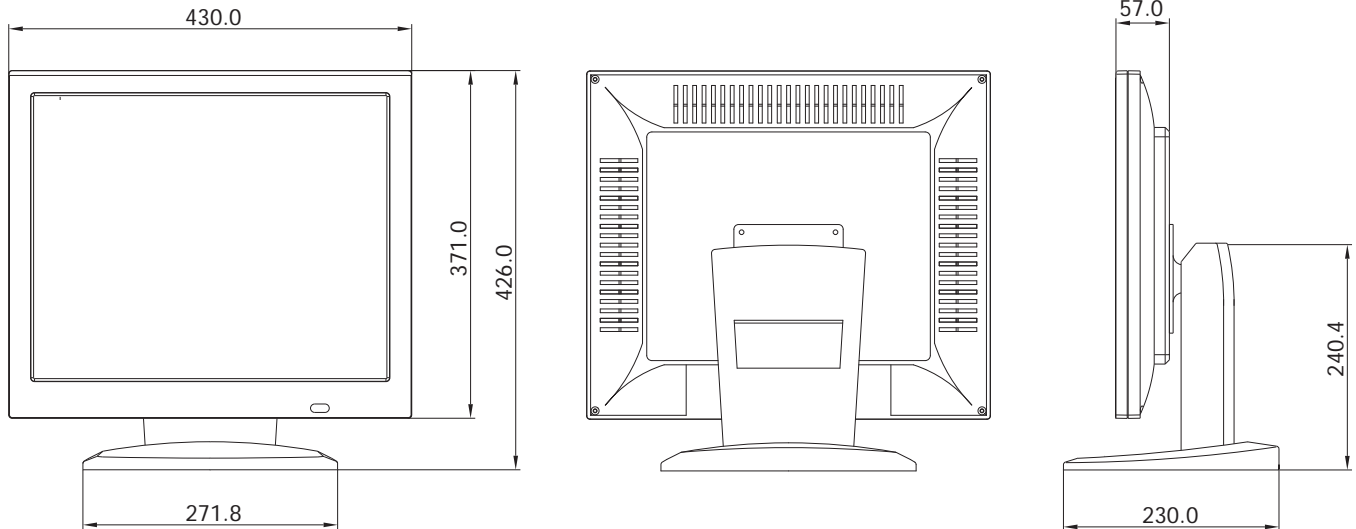

### MAIN FEATURES

- High Resolution 1280x1024
- Thin Cross Section - Less than 2.5" Deep Panel
- 16.2 Million Colors for True Color Rendition
- Multiple Inputs - Composite Video, S-Video, D-Sub
- Audio (Right / Left) Line Inputs and Built-In Speaker
- Audio Outputs - Speaker / Earphone
- Contrast Ratio of 300:1
- Brightness of 300cd/m<sup>2</sup>
- Wide Viewing Angle -160 Degrees (H) x 160 Degrees (V)
- On-Screen Menu Display for Feature and Video Adjustments
- Power Supply Included
- Includes Wireless Remote Control and PC Cable

## DIMENSIONS

## SPECIFICATIONS

MODEL	WDL-1900M
Display Type	Active Matrix Color TFT LCD
Screen Size	19" (Diagonal)
Viewable Size	376.32mm x 301.056mm
Viewing Angle	160 Degrees (H) x 160 Degrees (V)
Pixel Pitch(mm)	0.294(H) x 0.294(V)
Wall Mounting	YES
Brightness	300 cd/m <sup>2</sup>
Resolution	SXGA(1280x1024)
Display Color	16.2M Color
Pixel Format	RGB Vertical Stripe
Interface	Analog
Video Input	Analog R.G.B(0.7Vp-p), S-Video, Composite(0.7Vp-p)
Contrast Ratio	300:1
AC/DC Adaptor	AC 100-240, 60/50Hz, DC12V/4.58A
Built-in Speakers	With Speaker(2W x 2 Stereo)
Plug & Play Level	VESA DDC 1/2B
I/O Connector	DC Power In(DC 12V), VGA 15Pin D-Sub, Audio_L/R In & Speaker Out & Speaker In TV In(Optional), VIDEO 1/2, S-VHS, Rear gear signal, External source signal(Optional)
Option	Touch Screen / WDRV - 7133A
System Type	NTSC / PAL / SECAM / AUTO
Power Requirements	48W, Saving Mode : 5W
Response Time	TR 3 / TF 10 (msec)
Video Source	Composite, S-VHS
Weight (Net)	
Size(WxDxH)	430 x 230 x 426mm (17 x 9 x 16.8inch)