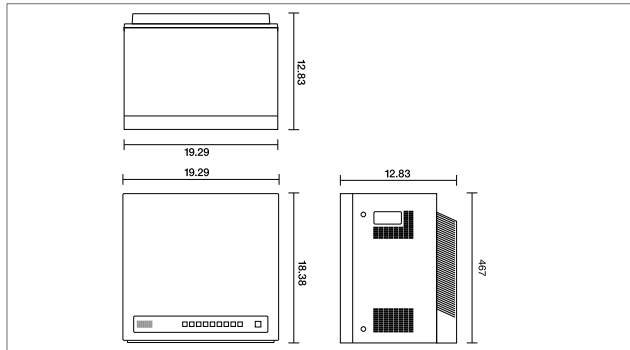

SMC-213

ULTRA-SLIM 21" COLOR CRT MONITOR

FEATURES

- World's first ultra slim CRT Monitor with a depth of only 12.8 inches
- Metal case
- 2D Comb filter,
- Auto peaking, Skin color correction
- 2 In / 4 In
- 2 Out (Loop-thru) / 1 Out
- Audio 1.5W

SUMMARY

Samsung introduces the first Ultra Slim CRT Monitor. The SMC-213 is only 12.8" in depth taking up less counter space than conventional 21 Inch CRT monitors. The SMC-213 features Auto Peaking which analyzes graphic signals and then enhances the images which automatically results in clearer and sharper pictures. The slim design allows you to place your security personnel where they can be most effective, ensuring safety and the security of your business.

SMC-213 | TECHNICAL SPECIFICATIONS

Dimensions (unit : inch)

SMC-213

SPECIFICATIONS

Resolution	TV Lines	450 TV Lines
Video	Video Input	Composite 2Ch BNC Type
	Video Output	Loop Through 2Ch Composite 2Ch BNC Type
	Audio Input	Mono 2Ch RCA Type
Audio	Audio Output	Mono 2Ch RCA Type
	Comb Filter	2D
Picture	Noise Reduction	DNR (Digital Noise Reduction)
	Picture Control	Color Tone Control
	Screen Aspect Ratio	4:3
	Visible Diagonal	Visible 20.07" (51cm)
	Display Type	Flat
Sound	Picture Function	Auto Kinetic Bias(AKB)
	Speaker Type	Direct
	Sound output (Total)	1.5W
Feature	Blue Screen	ON/OFF
	Language	English, Spanish, French, German
System	Broadcasting System	NTSC 3.58 PAL 4.43 AV Multi
	Power	100~240V
	Physical Specification	Weight
Dimensions (inch) (W x H x D)		19.29 x 18.38 x 12.83" (490 x 467 x 326mm)