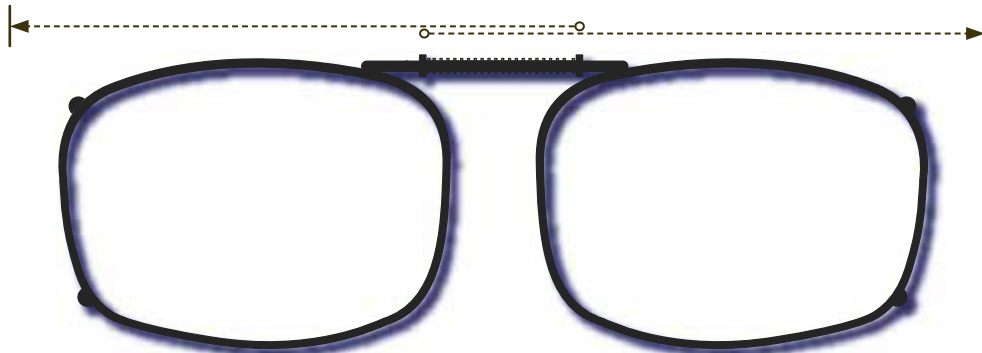

ISOLATE YOUR EYES
COCOONS®

Use the shape illustrations below to find the REC 7 size that fits your prescription glasses the most accurately. To find the perfect fit, print out this form at 100% actual size and then place your prescription glasses face down on each shape and choose the one that is closest to the shape of your eyewear.

This clip fits a maximum of 129 mm (5 $\frac{1}{16}$ inches).

Actual Size

■ **RECTANGLE 7-50**

This clip fits a maximum of 133 mm (5 $\frac{1}{4}$ inches).

Actual Size

■ **RECTANGLE 7-52**

www.liveeyewear.com