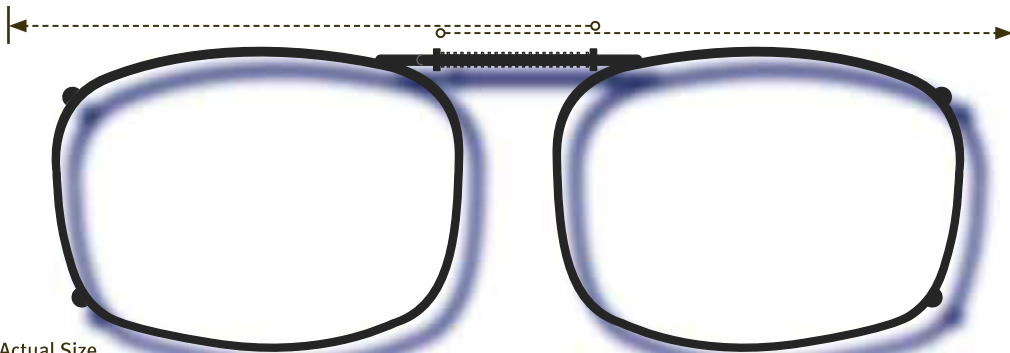

ISOLATE YOUR EYES
COCOONS®

Use the shape illustrations below to find the REC 7 size that fits your prescription glasses the most accurately. To find the perfect fit, print out this form at 100% actual size and then place your prescription glasses face down on each shape and choose the one that is closest to the shape of your eyewear.

This clip fits a maximum of 129 mm (5 $\frac{1}{16}$ inches).

Actual Size

■ **RECTANGLE 7-50**

This clip fits a maximum of 133 mm (5 $\frac{1}{4}$ inches).

Actual Size

■ **RECTANGLE 7-52**

www.liveeyewear.com