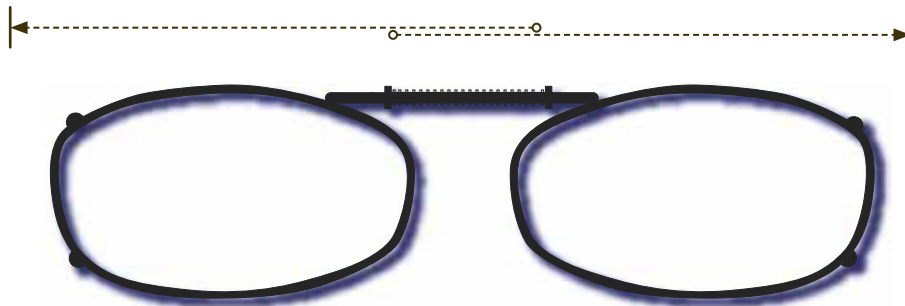

ISOLATE YOUR EYES
COCOONS®

Use the shape illustrations below to find the REC 6 size that fits your prescription glasses the most accurately. To find the perfect fit, print out this form at 100% actual size and then place your prescription glasses face down on each shape and choose the one that is closest to the shape of your eyewear.

This clip fits a maximum of 121 mm (4¾ inches).

 **RECTANGLE 6-46**

Actual Size

This clip fits a maximum of 125 mm (4¹⁵/₁₆ inches).

 **RECTANGLE 6-48**

Actual Size

www.liveeyewear.com

Included Case