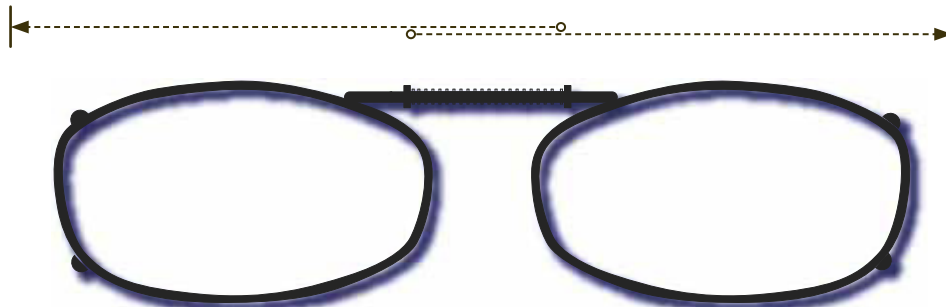

ISOLATE YOUR EYES
COCOONS®

Use the shape illustrations below to find the REC 6 size that fits your prescription glasses the most accurately. To find the perfect fit, print out this form at 100% actual size and then place your prescription glasses face down on each shape and choose the one that is closest to the shape of your eyewear.

This clip fits a maximum of 121 mm (4¾ inches).

 **RECTANGLE 6-46**

Actual Size

This clip fits a maximum of 125 mm (4¹⁵/₁₆ inches).

 **RECTANGLE 6-48**

Actual Size

www.liveeyewear.com

Included Case