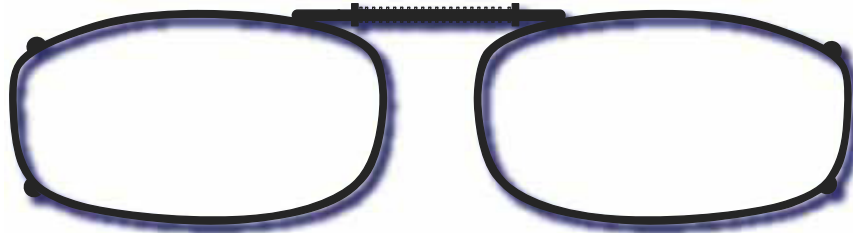

ISOLATE YOUR EYES
COCOONS®

Use the shape illustrations below to find the REC 4 size that fits your prescription glasses the most accurately. To find the perfect fit, print out this form at 100% actual size and then place your prescription glasses face down on each shape and choose the one that is closest to the shape of your eyewear.

This clip fits a maximum of 120 mm (4¾ inches).

■ RECTANGLE 4-46

Actual Size

This clip fits a maximum of 124 mm (4⅞ inches).

■ RECTANGLE 4-46

Actual Size

www.liveeyewear.com

Included Case