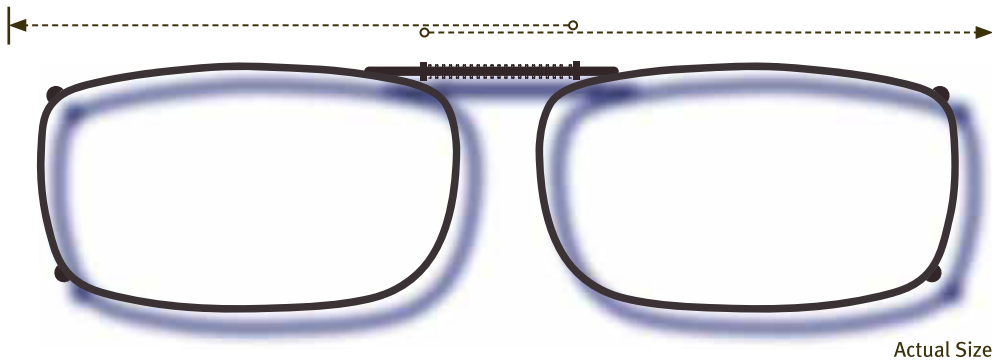

ISOLATE YOUR EYES
COCOONS®

Use the shape illustrations below to find the REC 15 size that fits your prescription glasses the most accurately. To find the perfect fit, print out this form at 100% actual size and then place your prescription glasses face down on each shape and choose the one that is closest to the shape of your eyewear.

This clip fits a maximum of 129 mm (5 $\frac{1}{16}$ inches).

■ RECTANGLE 15-52

This clip fits a maximum of 141 mm (5 $\frac{1}{2}$ inches).

■ RECTANGLE 15-54

www.liveeyewear.com

Included Case