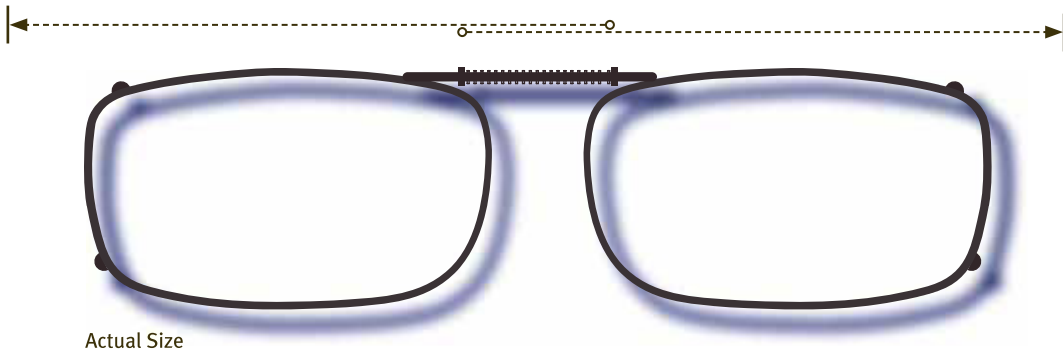

ISOLATE YOUR EYES
COCOONS®

Use the shape illustrations below to find the REC 15 size that fits your prescription glasses the most accurately. To find the perfect fit, print out this form at 100% actual size and then place your prescription glasses face down on each shape and choose the one that is closest to the shape of your eyewear.

This clip fits a maximum of 129 mm (5 $\frac{1}{16}$ inches).

■ RECTANGLE 15-52

This clip fits a maximum of 141 mm (5 $\frac{1}{2}$ inches).

■ RECTANGLE 15-54

www.liveeyewear.com

Included Case