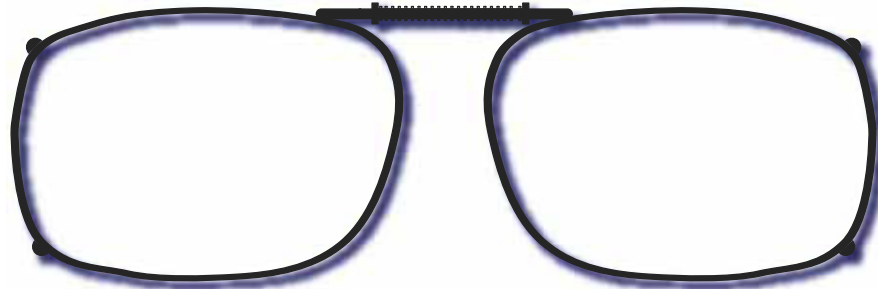

ISOLATE YOUR EYES
COCOONS®

Use the shape illustrations below to find the REC 1 size that fits your prescription glasses the most accurately. To find the perfect fit, print out this form at 100% actual size and then place your prescription glasses face down on each shape and choose the one that is closest to the shape of your eyewear.

This clip fits a maximum of 126 mm (4¹⁵/₁₆ inches).

Actual Size

 **RECTANGLE 1-50**

This clip fits a maximum of 128 mm (5¹/₁₆ inches).

Actual Size

 **RECTANGLE 1-51**

This clip fits a maximum of 137 mm (5³/₁₆ inches).

Actual Size

 **RECTANGLE 1-54**

Included Case

www.liveeyewear.com