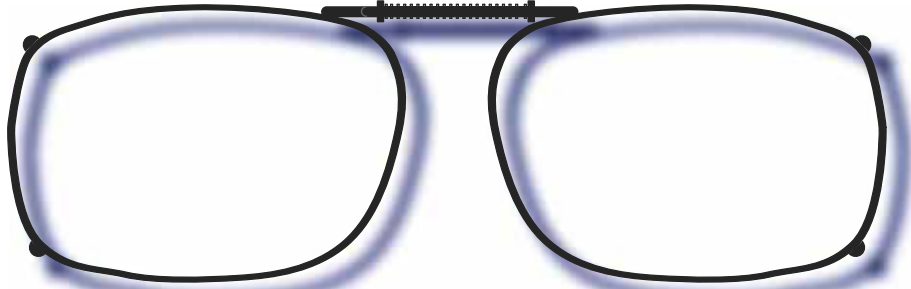

ISOLATE YOUR EYES
COCOONS®

Use the shape illustrations below to find the REC 1 size that fits your prescription glasses the most accurately. To find the perfect fit, print out this form at 100% actual size and then place your prescription glasses face down on each shape and choose the one that is closest to the shape of your eyewear.

This clip fits a maximum of 126 mm (4¹⁵/₁₆ inches).

Actual Size

 **RECTANGLE 1-50**

This clip fits a maximum of 128 mm (5¹/₁₆ inches).

Actual Size

 **RECTANGLE 1-51**

This clip fits a maximum of 137 mm (5³/₁₆ inches).

Actual Size

 **RECTANGLE 1-54**

Included Case

www.liveeyewear.com