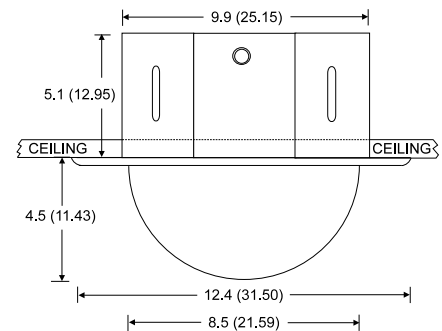

NOTE: VALUES IN PARENTHESES ARE CENTIMETERS;
ALL OTHERS ARE INCHES

DF8 SERIES DIMENSION DRAWING

The **PDF8 Series** is for indoor pendant mount applications. The acrylic lower dome is available in two types: black opaque with smoked window or black opaque with clear window.

The **PDF8 Series** is compatible with all Intercept® Series mounts.