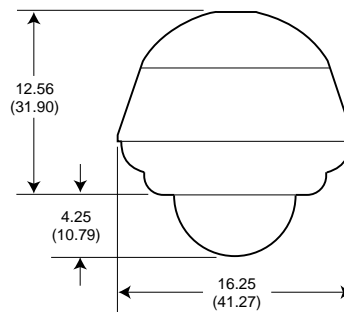

DF8 Series	
Horizontal	7.5"L x 2.75"W x 2.6"H (19.05 x 6.99 x 6.60 cm)
15 Degree Angle	8.0"L x 2.75"W x 2.6"H (20.32 x 6.99 x 6.60 cm)
30 Degree Angle	9.0"L x 2.75"W x 2.6"H (22.86 x 6.35 x 5.33 cm)
PDF8 Series	
Horizontal	7.0"L x 4.5"W x 3.0"H (17.78 x 11.43 x 7.62 cm)
15 Degree Angle	10.0"L x 4.5"W x 2.0"H (25.4 x 11.43 x 5.08 cm)
30 Degree Angle	12.0"L x 4.5"W x 2.5"H (30.48 x 11.43 x 6.35 cm)

GENERAL

Environment	Indoor
Construction	Aluminum
Back box	Acrylic plastic
Lower Dome	Eggshell white plastic (DF8 Series only)
Faceplate	
Finish	Black polyester powder coat (PDF8 Series only)
Dimensions	See dimension drawing
Weight	Unit Shipping
DF8 Series	3.8 lb (1.72 kg) 4.9 lb (2.22 kg)
PDF8 Series	8.25 lb (3.74 kg) 14 lb (6.35 kg)

OPTIONAL ACCESSORIES

DF8-R Two 26-inch (66.04 cm) aluminum support rails for mounting DF8 Series dome in suspended ceiling. (Can also be used for additional support in hard ceiling applications.)

RECOMMENDED MOUNTS

DF8-P	2' x 2' (60.96 cm x 60.96 cm) aluminum faceplate for DF8 Series suspended ceiling applications. Replaces existing ceiling tile
IWM-BK	Intercept® wall mount, black, for use with PDF8 Series only. (See C203 spec)
MRCA	Ceiling mount adapter for PDF8 Series dome. (See 234 spec)
MRWA	Wall mount adapter for PDF8 Series dome. (See 234 spec)

NOTE: VALUES IN PARENTHESES ARE CENTIMETERS; ALL OTHERS ARE INCHES.

PDF8 SERIES DIMENSION DRAWING

Specifications subject to change without notice.
©Copyright 1997, PELCO. All rights reserved.