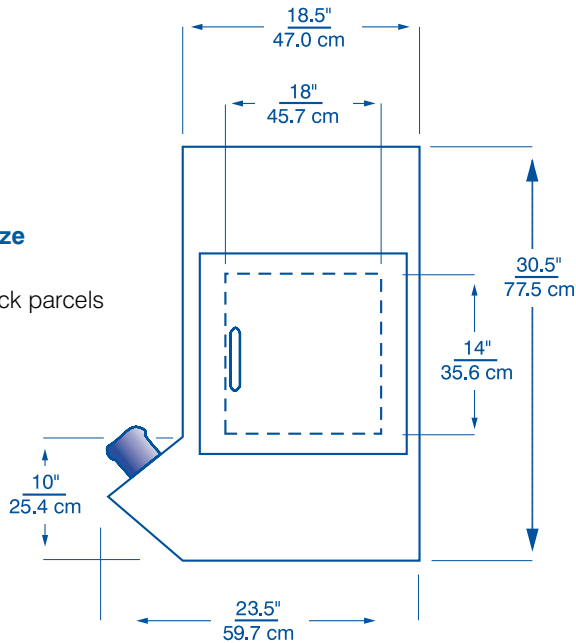

Mailguard® Confined Space X-ray Scanner

Ordering Specifications:

X-ray Generator Capability

Rated 90 kV constant potential peak, high reliability, high frequency X-ray generator. Not film-safe. If film-safety, color monitor or full digital functionality is required, visit autoclearus.com or call for AUTOCLEAR Desktop 3920 or conveyORIZED 4025.

Current: 1 mA maximum

Cooling: Sealed oil bath, air

Compartment Size

18" (45.7 cm) Wide

21" (53.3 cm) Deep

14" (35.6 cm) High

Viewing Method

Direct view

Fluoroscopic Inspection Screen Size

17" (43.2 cm) x 17" (43.2 cm)

The full screen area is imaged, but thick parcels may need to be viewed twice.

Penetration

11mm of steel equivalent

Resolution

#40-UL AWG Copper wire

Input Voltage and

Power Requirements

110-130 volt or 210-250 volt,
(Specify voltage when ordering)

Single phase AC,

50/60 Hertz, under 250 watts

Overall Size and Weight

30.5" (77.5 cm) High

22.5" (57.2 cm) Wide

23.5" (59.7 cm) Deep

350 lbs (159 kg)

400 lbs (182 kg) crated

Radiation Safety

Dual Safety interlocks

Panel operating switch

Double shielded glass

Lockable power switch

Meets or exceeds Federal

Standard 21 CFR 1020.40 and

all applicable International Radiation
and CE Marking Standards.

Custom Options

- Transport Cart
- Rental or lease
- Extended Warranty
- CE Marking

Distributor:

Security Pro USA
264 S. La Cienega Blvd. Suite 451
Beverly Hills, CA 90211
Phone (310) 475-7780 Fax (310) 475-7065