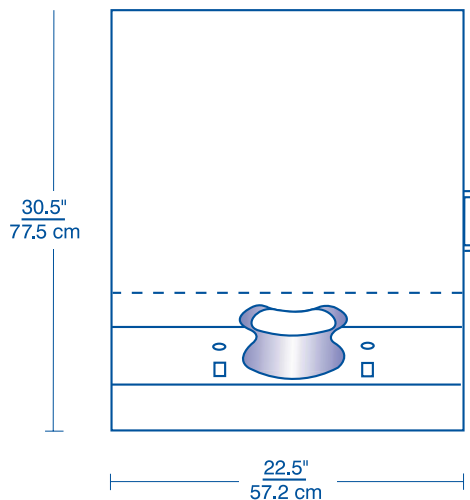

Mailguard® Confined Space X-ray Scanner

Ordering Specifications:

X-ray Generator Capability

Rated 90 kV constant potential peak, high reliability, high frequency X-ray generator. Not film-safe. If film-safety, color monitor or full digital functionality is required, visit autoclearus.com or call for AUTOCLEAR Desktop 3920 or conveyORIZED 4025.

Current: 1 mA maximum

Cooling: Sealed oil bath, air

Compartment Size

18" (45.7 cm) Wide

21" (53.3 cm) Deep

14" (35.6 cm) High

Viewing Method

Direct view

Fluoroscopic Inspection Screen Size

17" (43.2 cm) x 17" (43.2 cm)

The full screen area is imaged, but thick parcels may need to be viewed twice.

Penetration

11mm of steel equivalent

Resolution

#40-UL AWG Copper wire

Input Voltage and

Power Requirements

110-130 volt or 210-250 volt,
(Specify voltage when ordering)

Single phase AC,

50/60 Hertz, under 250 watts

Overall Size and Weight

30.5" (77.5 cm) High

22.5" (57.2 cm) Wide

23.5" (59.7 cm) Deep

350 lbs (159 kg)

400 lbs (182 kg) crated

Radiation Safety

Dual Safety interlocks

Panel operating switch

Double shielded glass

Lockable power switch

Meets or exceeds Federal

Standard 21 CFR 1020.40 and

all applicable International Radiation
and CE Marking Standards.

Custom Options

- Transport Cart
- Rental or lease
- Extended Warranty
- CE Marking

Distributor:

Security Pro USA
264 S. La Cienega Blvd. Suite 451
Beverly Hills, CA 90211
Phone (310) 475-7780 Fax (310) 475-7065