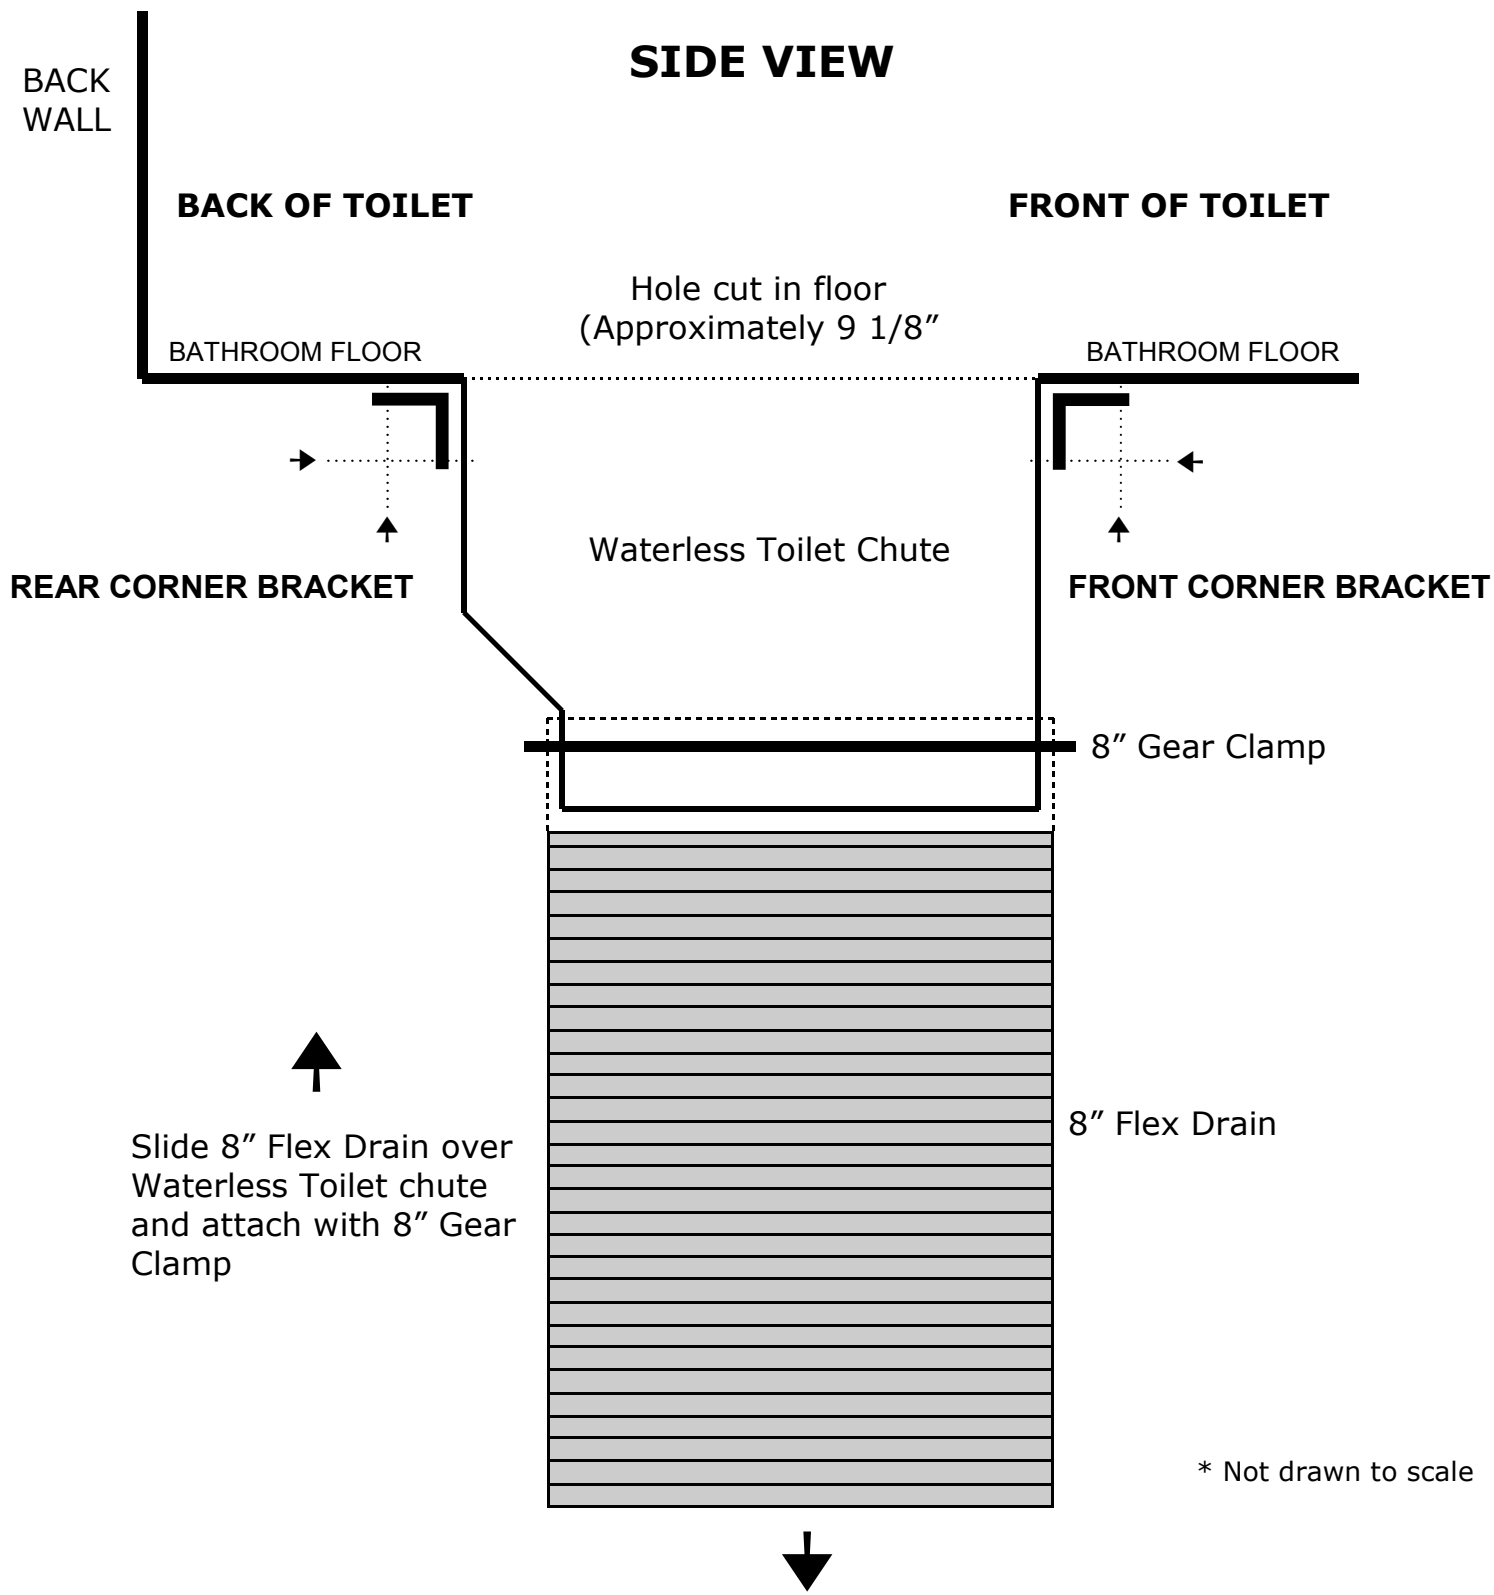

## Waterless Toilet Corner Bracket

### SIDE VIEW

Slide 8" Flex Drain over Waterless Toilet chute and attach with 8" Gear Clamp

\* Not drawn to scale

Insert 8" Flex Drain into opening in Envirolet™ Waterless Remote System