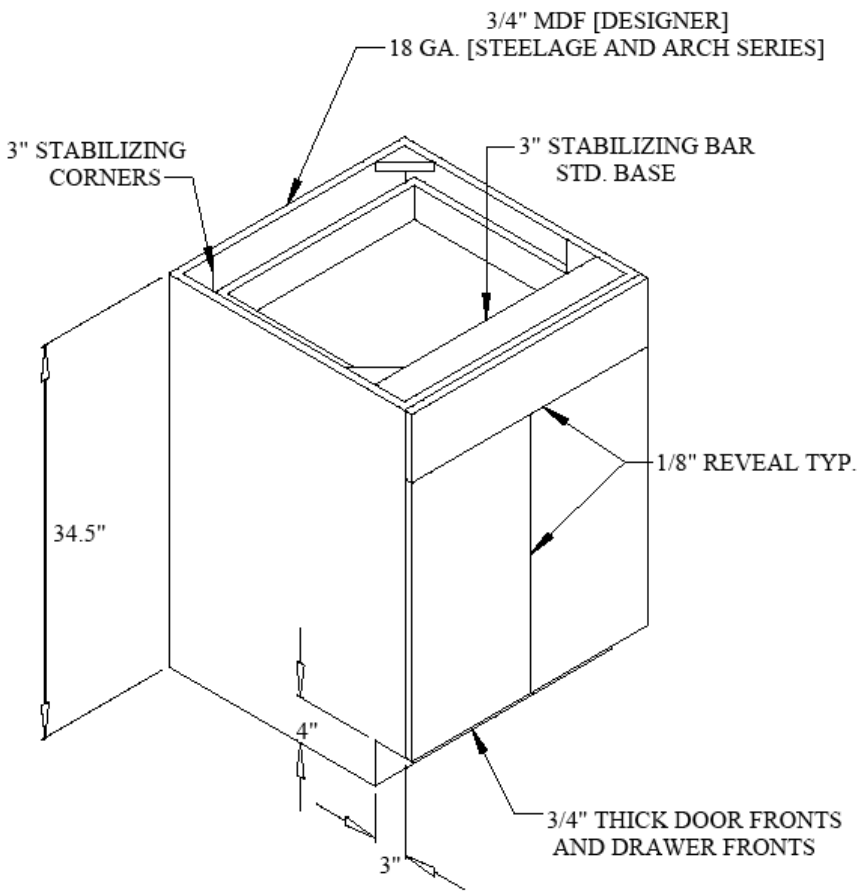

SINGLE DOOR BASE

B12  
B15  
B18  
B21

DOUBLE DOOR BASE

B24  
B27  
B30  
B33  
B36  
B42  
B48

FULL HEIGHT DOOR: SINGLE DOOR

FHD12  
FHD15  
FHD18  
FHD21

FULL HEIGHT DOOR: DOUBLE DOOR

FHD24 FHD27  
FHD30 FHD33  
FHD36  
FHD39  
FHD42  
FHD48

**Cabinet Coding**

Standard wall cabinet depth 12" unless otherwise specified.

**STAINLESS STEEL KITCHENS**

12911 INDUSTRIAL DRIVE #4

GRANGER, IN 46530