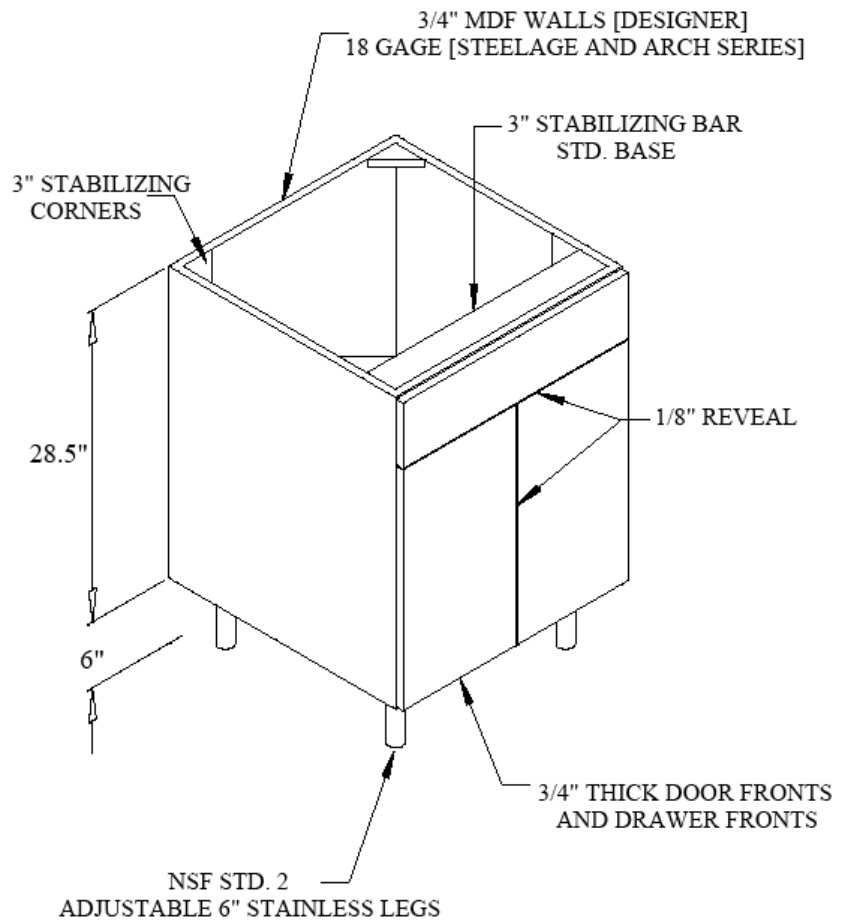

SINGLE DOOR BASE

B12  
B15  
B18  
B21

DOUBLE DOOR BASE

B24  
B27  
B30  
B33  
B36  
B42  
B48

FULL HEIGHT DOOR: SINGLE DOOR

FHD12  
FHD15  
FHD18  
FHD21

FULL HEIGHT DOOR: DOUBLE DOOR

FHD24 FHD27  
FHD30 FHD33  
FHD36  
FHD39  
FHD42  
FHD48

**Cabinet Coding**

Standard wall cabinet depth 12" unless otherwise specified.

**STAINLESS STEEL KITCHENS**

12911 INDUSTRIAL DRIVE #4

GRANGER, IN 46530