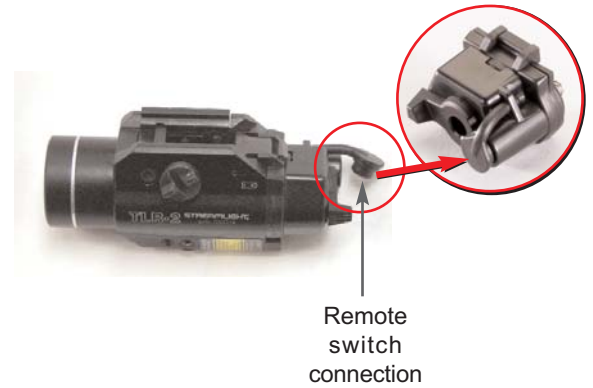

On/Off: Ambidextrous momentary/steady On-Off switch

Run Time: 2.5 hours continuous run time. Solid-state current regulation for consistent illumination level.

Battery: Two (2) 3 Volt lithium batteries

- Features:
- Super Hi Flux LED, ambidextrous momentary/steady On-Off switch
 - One handed snap-on and tighten interface keeps hands away from muzzle when attaching/detaching. Securely fits a broad range of weapons
 - Includes Glock, S&W, and Picatinny rail keys. Glock key installed.
 - Extensively live-fire tested impact resistant construction
 - Operating temperature: -40°F to +120°.
 - Waterproof to one meter

TLR-1 Part Numbers		
TLR-1 with lithium batteries	Black	#69110

TLR-1 Accessories Part Numbers		
1913 Key		#69170
S&W Key		#69163
12ga Extended Mag Tube Tactical Mount		#69901
M-16/AR-15 Tactical Mount		#69902
REM 870 Tactical Mount		#69906
Mossberg 500 Tactical Mount		#69908
Battery door/Switch assembly		#69130
Shotgun coil remote switch		#69134
Long gun remote switch		#69135
Remote tape switch		#69132
Lithium Batteries	2 Pack	#85175
Lithium Batteries	12 Pack	#85177
Lithium Batteries	400 Pack	#85179
Flip filter	Red	#69115
Flip filter	Blue	#69116
Flip filter	Green	#69117
Flip filter	I/R	#69118

Shotgun coil remote switch allows for expansion of cord with pump action	#69134
Long gun remote switch attaches to rail forend with included clips	#69135
Remote tape switch fits most right-angle grips & other aftermarket accessories	#69132

Battery door/switch assembly with integrated remote connector	#69130
---	--------

- Easily replaces standard battery door/switch
- Retains momentary/lock on function of original paddle switch
- Tethered rubber weather cap keeps connector dry when remote is not in use
- All remotes feature rotating quick disconnect plug with O-ring seal