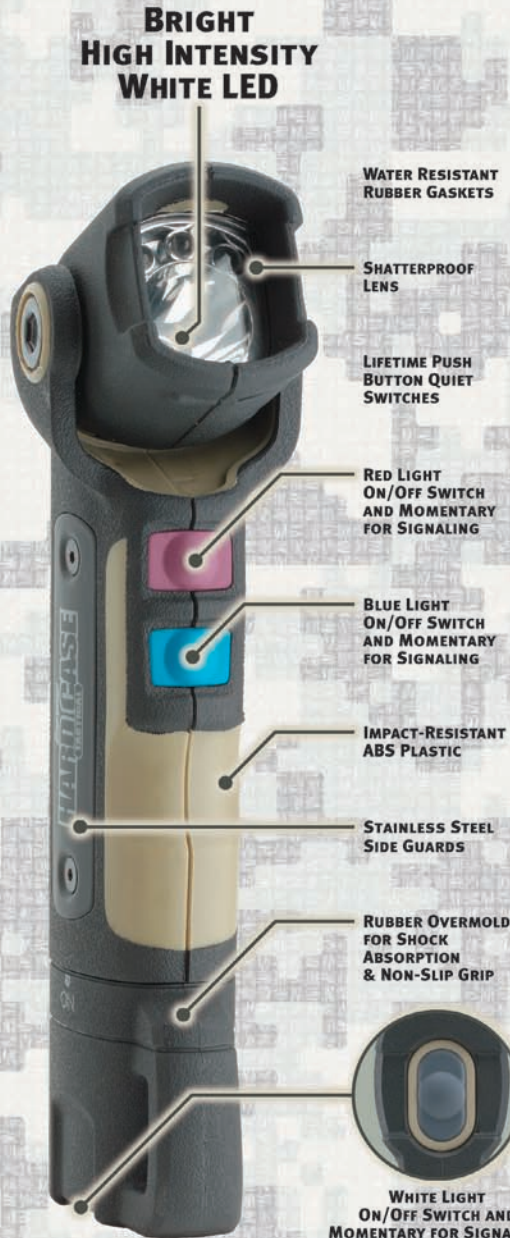

Energizer
HARD CASE
 TACTICAL

THE TOUGHEST FLASHLIGHT YOU'LL EVER NEED™

5 LIGHT MODES:

WHITE

BRIGHT HIGH INTENSITY WHITE LED FOR MAXIMUM BRIGHTNESS
 8 HOUR RUN TIME

RED

NIGHT VISION AND LIGHT DISCIPLINE
 70 HOUR RUN TIME

INFRARED

FOR USE WITH NIGHT VISION GOGGLES

INFRARED STROBE

FOR LOCATING WITH NIGHT VISION GOGGLES

BLUE

NIGHT VISION AND LIGHT DISCIPLINE
 70 HOUR RUN TIME

RUNS ON 2 AA BATTERIES

WHITE LIGHT ON/OFF SWITCH AND MOMENTARY FOR SIGNALING
 RECESSED SWITCH PREVENTS ACCIDENTAL ILLUMINATION