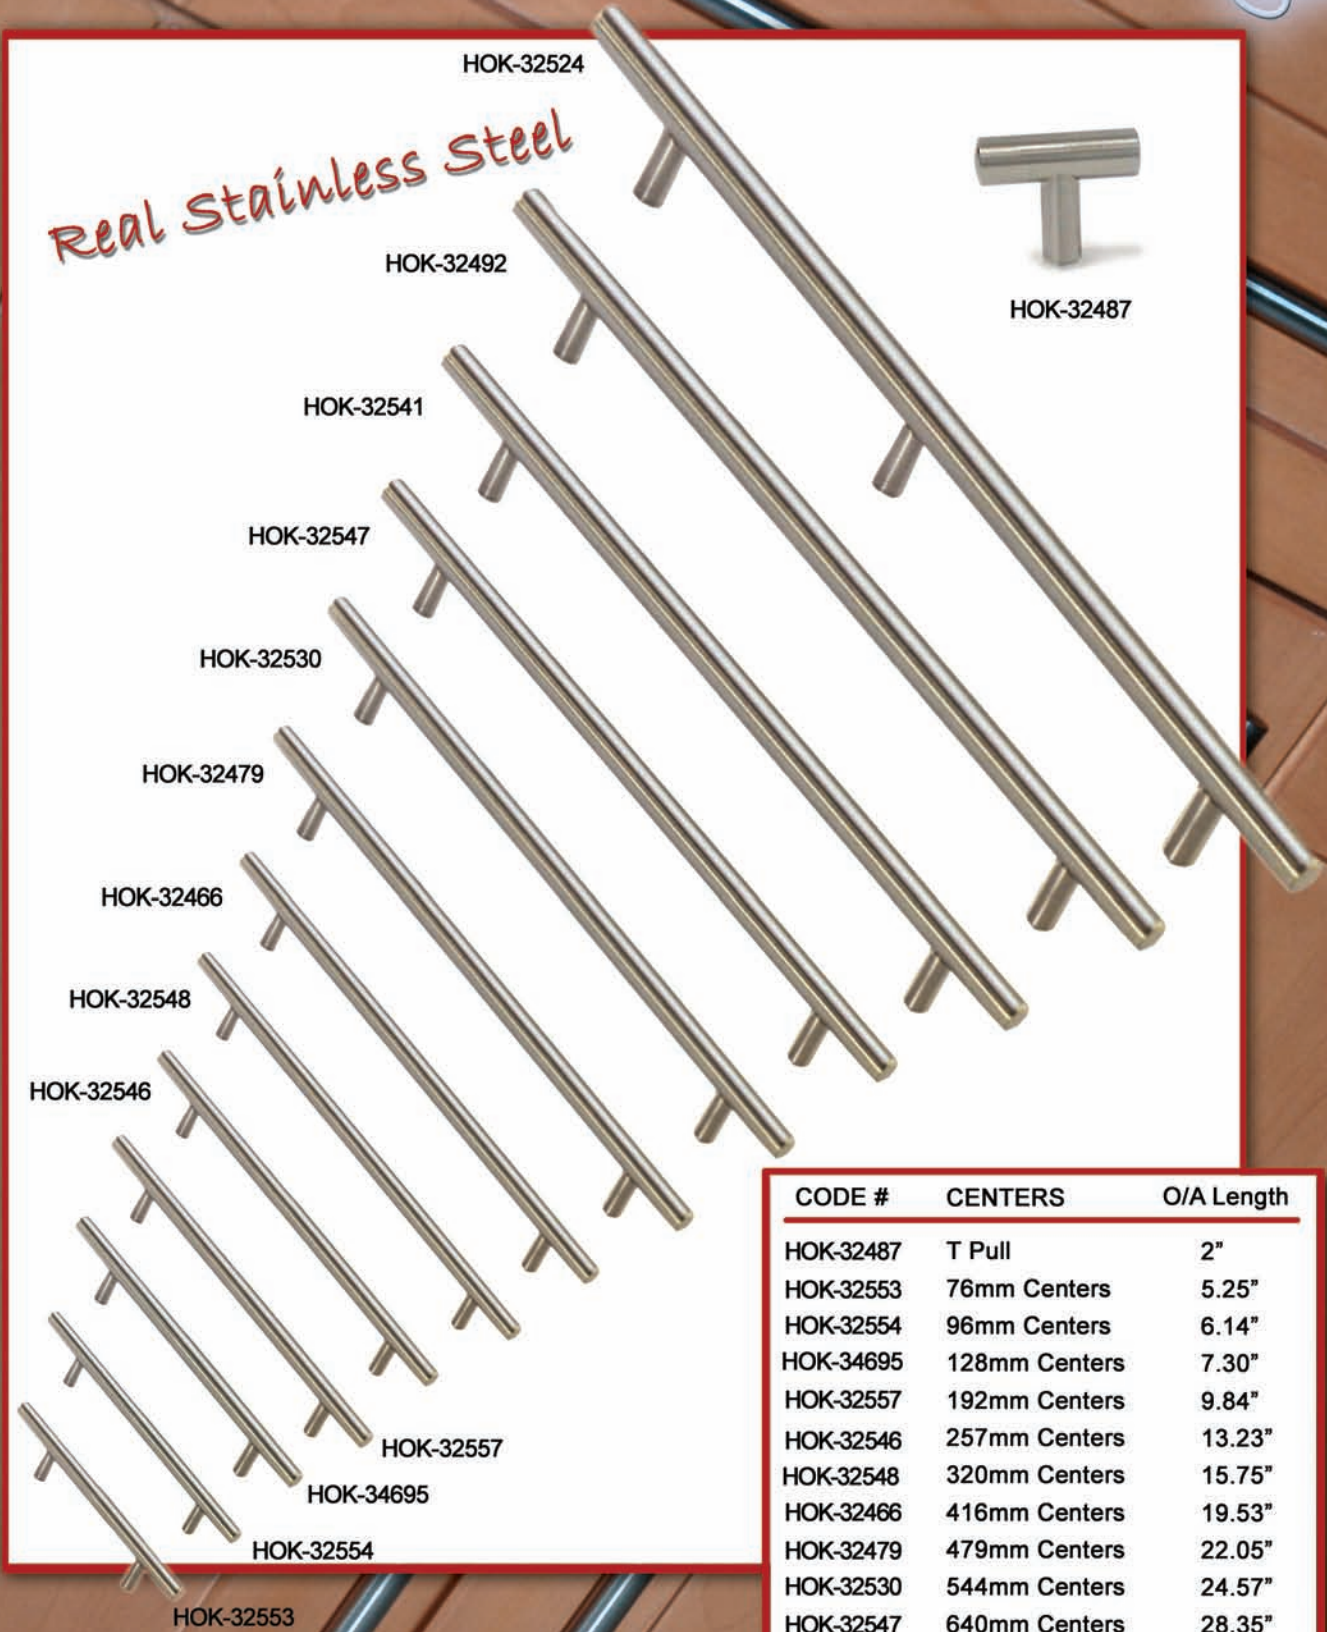

BRUSHED STAINLESS STEEL

Real stainless steel

CODE #	CENTERS	O/A Length
HOK-32487	T Pull	2"
HOK-32553	76mm Centers	5.25"
HOK-32554	96mm Centers	6.14"
HOK-34695	128mm Centers	7.30"
HOK-32557	192mm Centers	9.84"
HOK-32546	257mm Centers	13.23"
HOK-32548	320mm Centers	15.75"
HOK-32466	416mm Centers	19.53"
HOK-32479	479mm Centers	22.05"
HOK-32530	544mm Centers	24.57"
HOK-32547	640mm Centers	28.35"
HOK-32541	706mm Centers	31"
HOK-32492	768mm Centers	33.39"
HOK-32524	466mm x 2 Centers	40"