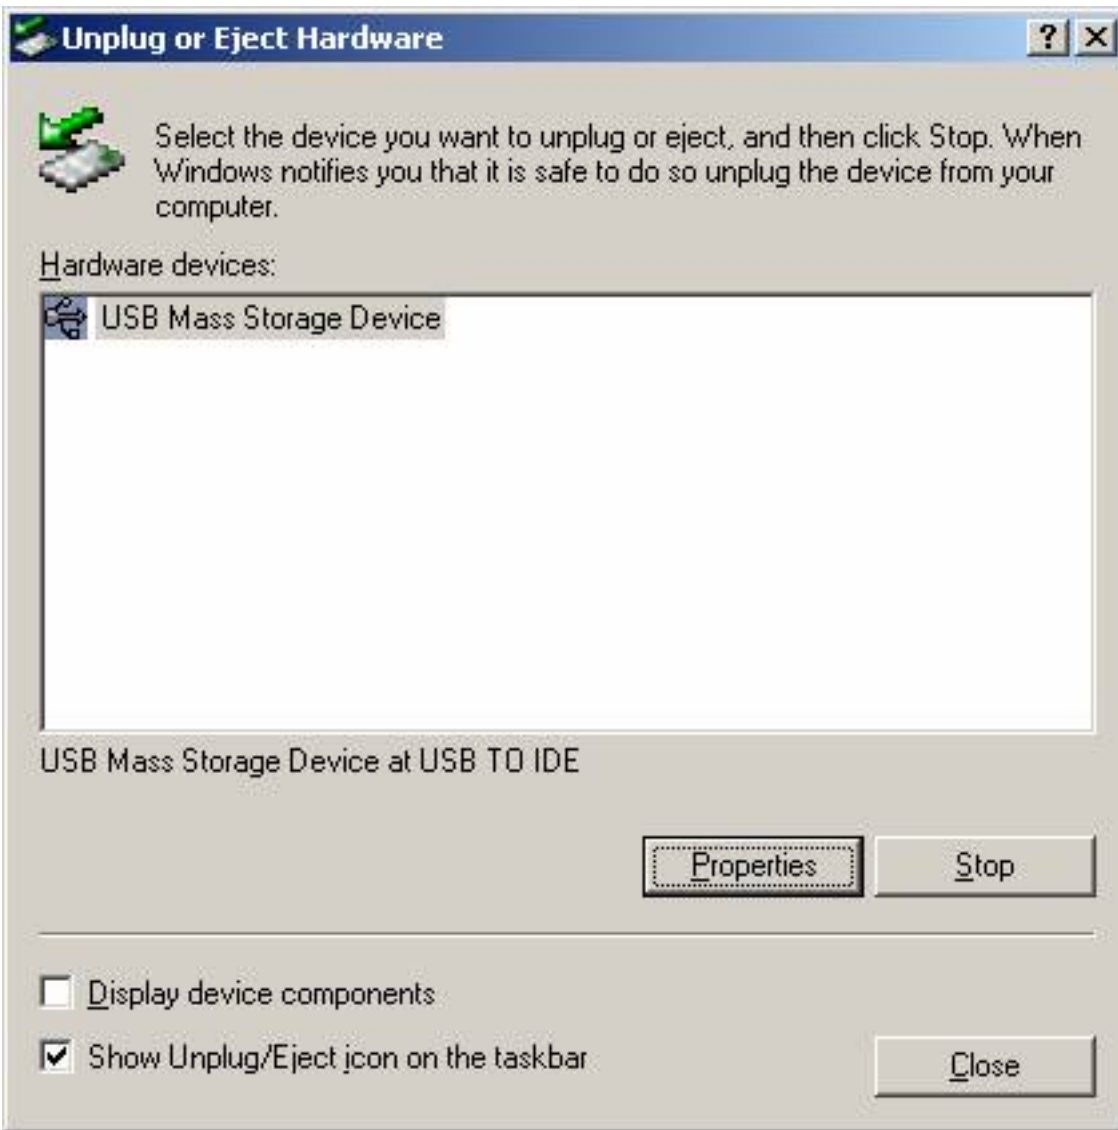

Completing the Upgrade Device Driver Wizard

USB Mass Storage Device

Windows has finished installing the software for this device.

To close this wizard, click Finish.

< Back

Finish

Cancel

Click Finish and check the property

Click the green arrow button in the lower right system tray again.

Congratulations! This external storage device is now ready to use.