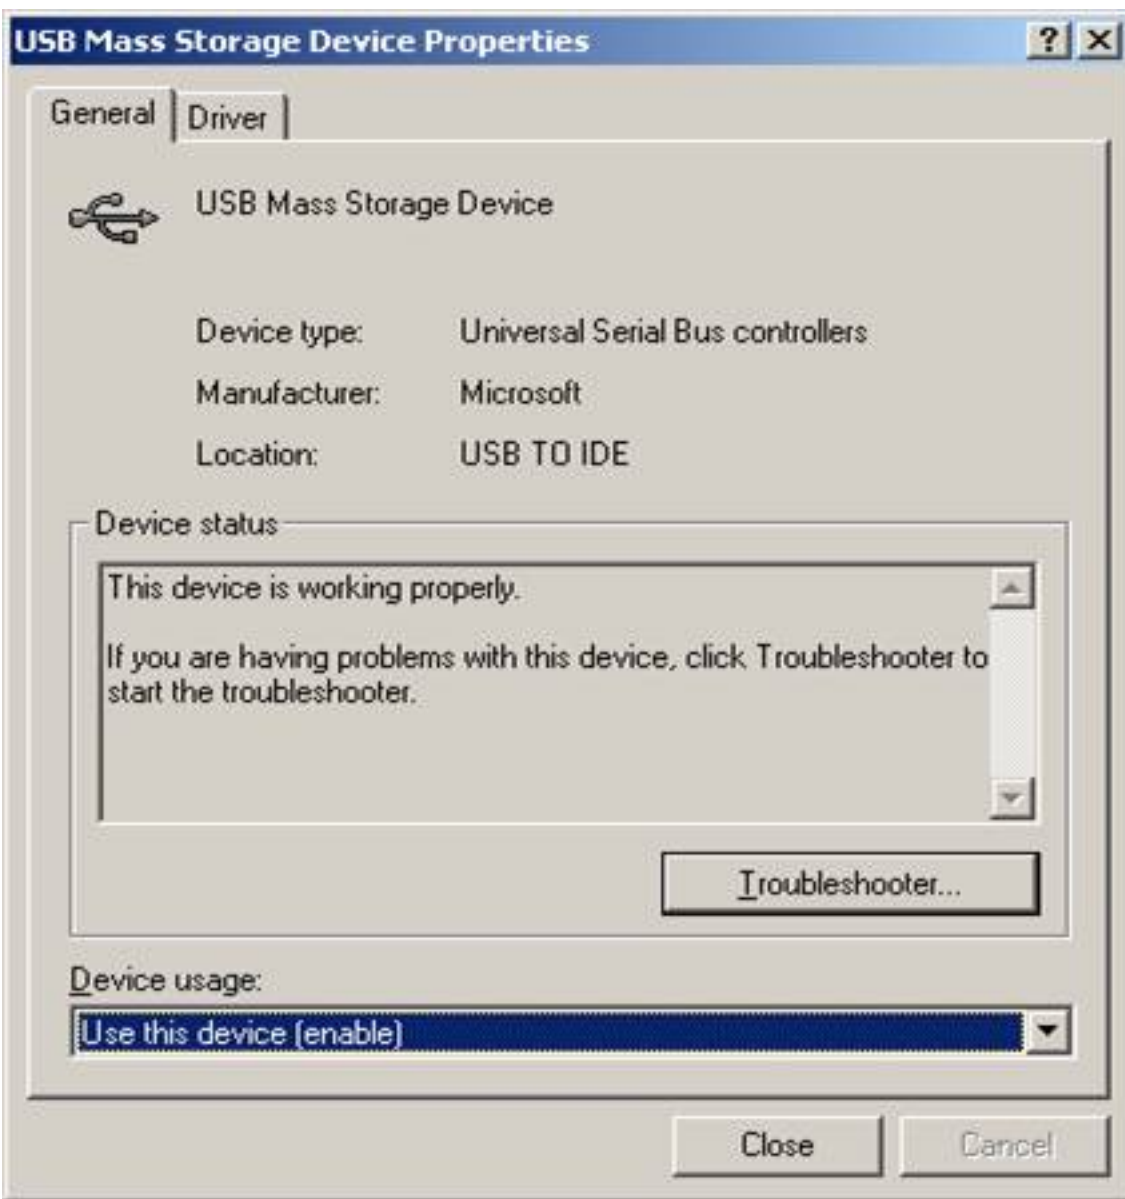

Completing the Upgrade Device Driver Wizard

USB Mass Storage Device

Windows has finished installing the software for this device.

To close this wizard, click Finish.

< Back

Finish

Cancel

Click Finish and check the property

Click the green arrow button in the lower right system tray again.

Congratulations! This external storage device is now ready to use.