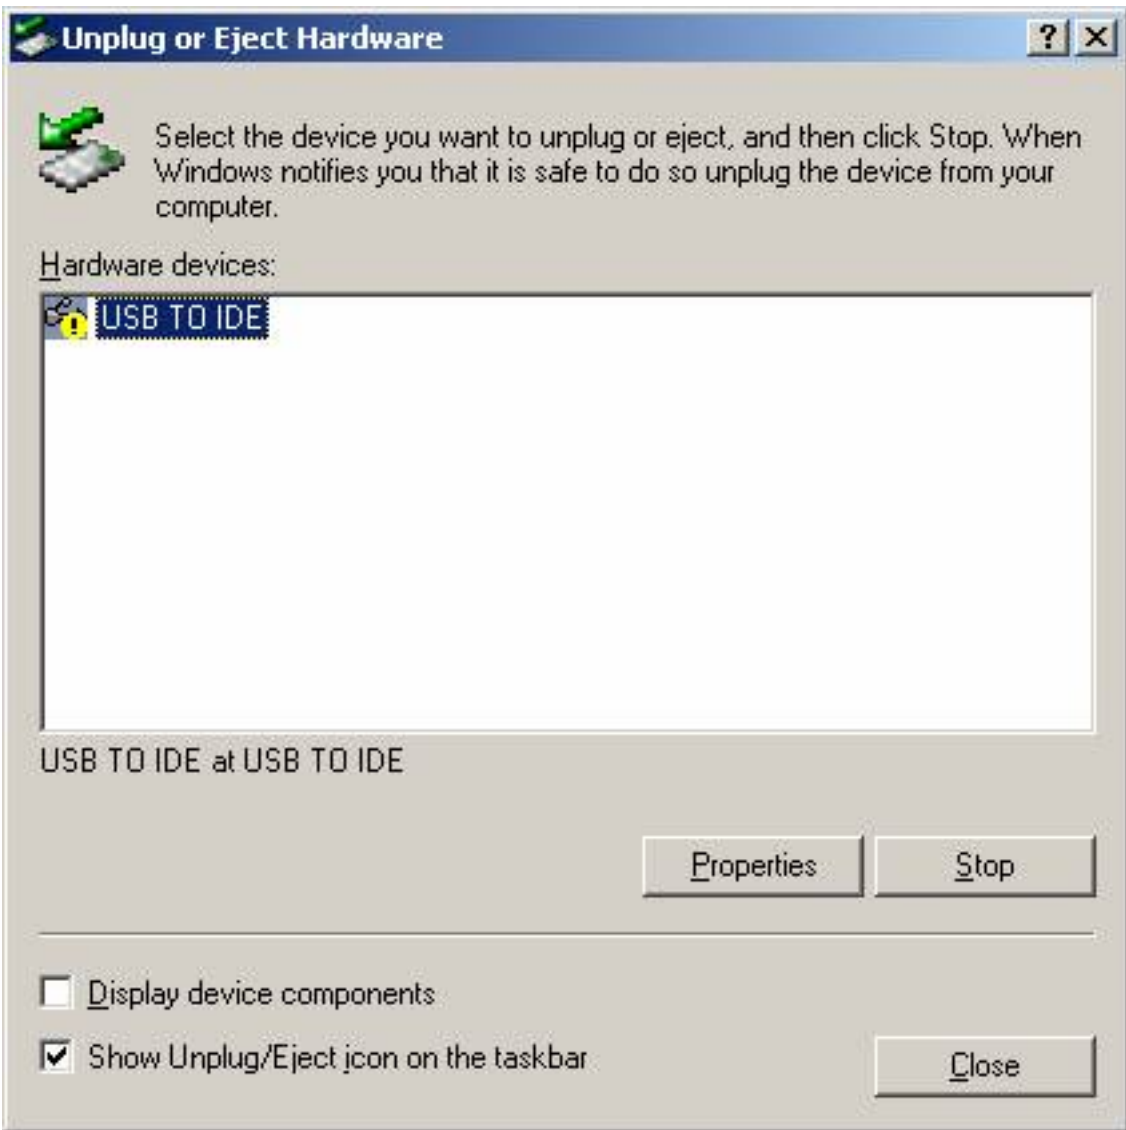

Install USB Driver into your PC for 2.5 external hard drive.

(2.5 hard drive plus 2.5 enclosure)

Based on Windows 2K professional system.

Found new hardware.

Insert the bundled software CD-ROM.

Click the green arrow button in the lower right system tray.