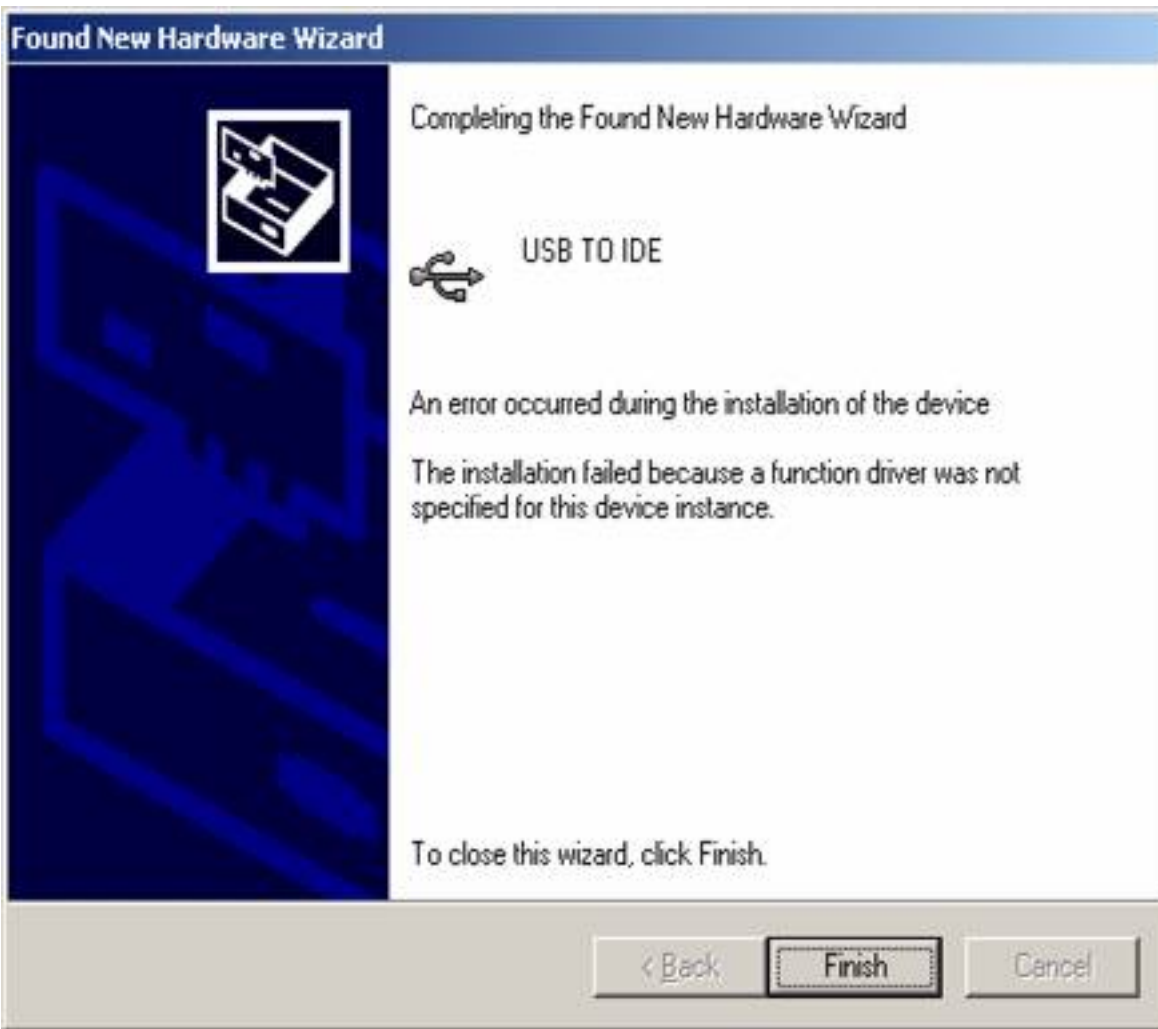

Install USB Driver into your PC for 2.5 external hard drive.

(2.5 hard drive plus 2.5 enclosure)

Based on Windows 2K professional system.

Found new hardware.

Insert the bundled software CD-ROM.

Click the green arrow button in the lower right system tray.