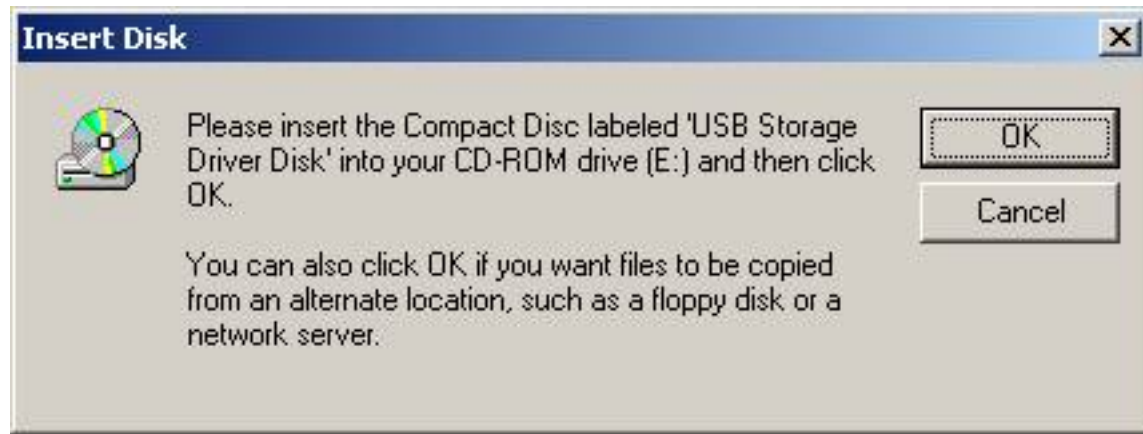

Install USB Driver into your PC for 2.5 external hard drive.

(2.5 hard drive plus 2.5 enclosure)

Based on Windows 2K professional system.

Found new hardware.

Insert the bundled software CD-ROM.

Click the green arrow button in the lower right system tray.