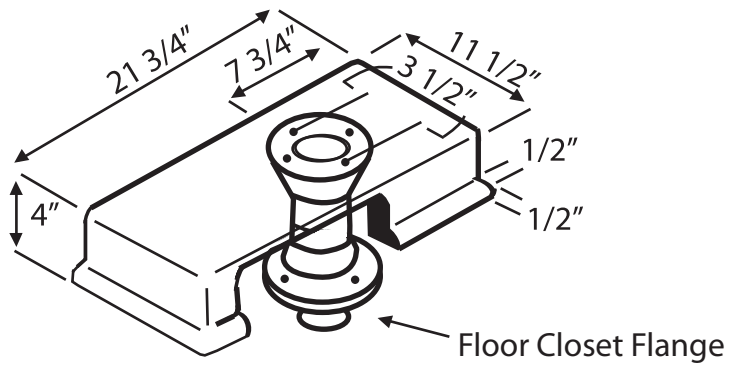

Medways Toilet Riser

- * MAINTAIN DIGNITY
- * LIFT EXISTING TOILET 4"

CALL TODAY 1-800-817-3118

Note: For proper fit, toilet must measure Less than 14" from point A to B