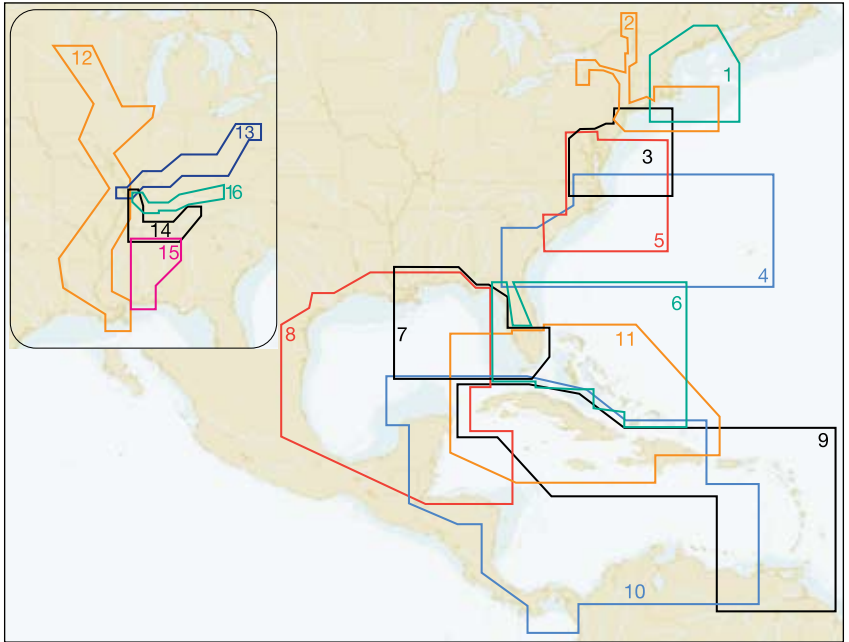

# North America East and West Coasts

## MEGAWIDES - \$499 USD

- 1 NA-P001 GREAT LAKES: HURON, MICHIGAN, SUPERIOR
- 2 NA-P002 GREAT LAKES: HURON, ERIE, ONTARIO
- 3 NA-P003 SAINT LAWRENCE TO NOVA SCOTIA
- 4 NA-P004 GULF OF ST LAWRENCE AND NEWFOUNDLAND
- 5 NA-P005 US INLAND RIVERS AND WATERWAYS
- 6 NA-P006 BAY OF FUNDY TO BARNEGAT BAY
- 7 NA-P007 BLOCK ISLAND TO WINYAH BAY
- 8 NA-P008 HATTERAS TO TAMPA INCL. BAHAMAS
- 9 NA-P009 TAMPA TO BROWNSVILLE TO CANCUN
- 10 NA-P011 CARIBBEAN SEA AND VICINITY
- 11 NA-P012 MANZANILLO, MX TO HAWAII TO VANCOUVER
- 12 NA-P013 PUGET SOUND AND VANCOUVER ISLAND
- 13 NA-P014 QUEEN CHARLOTTE STR. TO YAKUTAT BAY

# North America East and Central Coasts

## MEGAWIDES - \$499 USD

- 1 NA-P010 CENTRAL AMERICA AND VENEZUELA
- 2 NA-P009 TAMPA TO BROWNSVILLE TO CANCUN
- 3 NA-P011 CARIBBEAN SEA AND VICINITY
- 4 NA-P008 HATTERAS TO TAMPA INCL. BAHAMAS
- 5 SA-P501 GULF OF PARIA TO CAPE HORN
- 6 SA-P500 COSTA RICA TO CHILE TO FALKLANDS