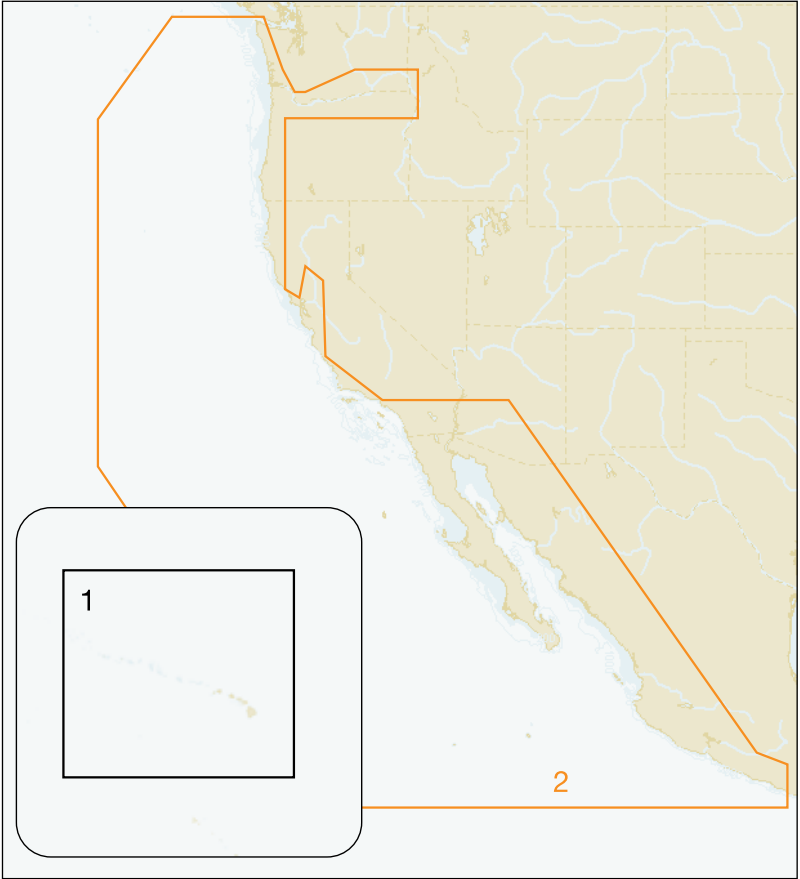

# North America East and Central Coasts

# The Great Lakes

## **WIDES - \$339 USD**

- 1 NA-P101 SUPERIOR, HURON, NO. CHANN. & GRGN BAY
- 2 NA-P102 MICHIGAN, HURON, NO. CHANN. & GRGN BAY
- 3 NA-P103 ERIE, ONTARIO AND THE TRENT-SEVERN
- 4 NA-P104 LAKE HURON, GEORGIAN BAY, N. CHANNEL

# North America West Coasts and Hawaii