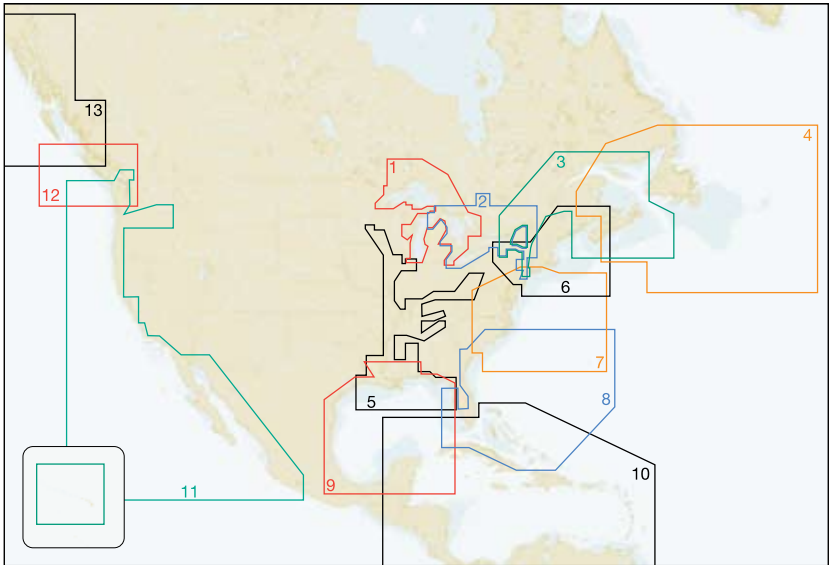

# North America East and West Coasts

## MEGAWIDES - \$499 USD

- 1 NA-P001 GREAT LAKES: HURON, MICHIGAN, SUPERIOR
- 2 NA-P002 GREAT LAKES: HURON, ERIE, ONTARIO
- 3 NA-P003 SAINT LAWRENCE TO NOVA SCOTIA
- 4 NA-P004 GULF OF ST LAWRENCE AND NEWFOUNDLAND
- 5 NA-P005 US INLAND RIVERS AND WATERWAYS
- 6 NA-P006 BAY OF FUNDY TO BARNEGAT BAY
- 7 NA-P007 BLOCK ISLAND TO WINYAH BAY
- 8 NA-P008 HATTERAS TO TAMPA INCL. BAHAMAS
- 9 NA-P009 TAMPA TO BROWNSVILLE TO CANCUN
- 10 NA-P011 CARIBBEAN SEA AND VICINITY
- 11 NA-P012 MANZANILLO, MX TO HAWAII TO VANCOUVER
- 12 NA-P013 PUGET SOUND AND VANCOUVER ISLAND
- 13 NA-P014 QUEEN CHARLOTTE STR. TO YAKUTAT BAY

# North America East and Central Coasts

## MEGAWIDES - \$499 USD

- 1 NA-P010 CENTRAL AMERICA AND VENEZUELA
- 2 NA-P009 TAMPA TO BROWNSVILLE TO CANCUN
- 3 NA-P011 CARIBBEAN SEA AND VICINITY
- 4 NA-P008 HATTERAS TO TAMPA INCL. BAHAMAS
- 5 SA-P501 GULF OF PARIA TO CAPE HORN
- 6 SA-P500 COSTA RICA TO CHILE TO FALKLANDS