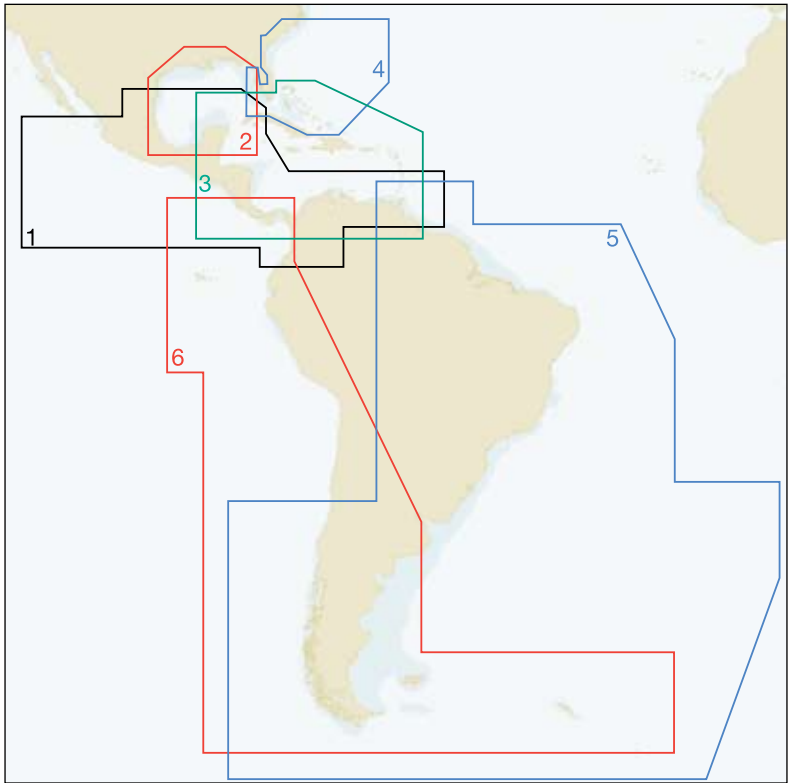

## MEGAWIDES - \$499 USD

- 1 NA-P001 GREAT LAKES: HURON, MICHIGAN, SUPERIOR
- 2 NA-P002 GREAT LAKES: HURON, ERIE, ONTARIO
- 3 NA-P003 SAINT LAWRENCE TO NOVA SCOTIA
- 4 NA-P004 GULF OF ST LAWRENCE AND NEWFOUNDLAND
- 5 NA-P005 US INLAND RIVERS AND WATERWAYS
- 6 NA-P006 BAY OF FUNDY TO BARNEGAT BAY
- 7 NA-P007 BLOCK ISLAND TO WINYAH BAY
- 8 NA-P008 HATTERAS TO TAMPA INCL. BAHAMAS
- 9 NA-P009 TAMPA TO BROWNSVILLE TO CANCUN
- 10 NA-P011 CARIBBEAN SEA AND VICINITY
- 11 NA-P012 MANZANILLO, MX TO HAWAII TO VANCOUVER
- 12 NA-P013 PUGET SOUND AND VANCOUVER ISLAND
- 13 NA-P014 QUEEN CHARLOTTE STR. TO YAKUTAT BAY

# North America East and Central Coasts

# North America West Coasts and Hawaii

## MEGAWIDES - \$499 USD

- 1 NA-P010 CENTRAL AMERICA AND VENEZUELA
- 2 NA-P009 TAMPA TO BROWNSVILLE TO CANCUN
- 3 NA-P011 CARIBBEAN SEA AND VICINITY
- 4 NA-P008 HATTERAS TO TAMPA INCL. BAHAMAS
- 5 SA-P501 GULF OF PARIA TO CAPE HORN
- 6 SA-P500 COSTA RICA TO CHILE TO FALKLANDS