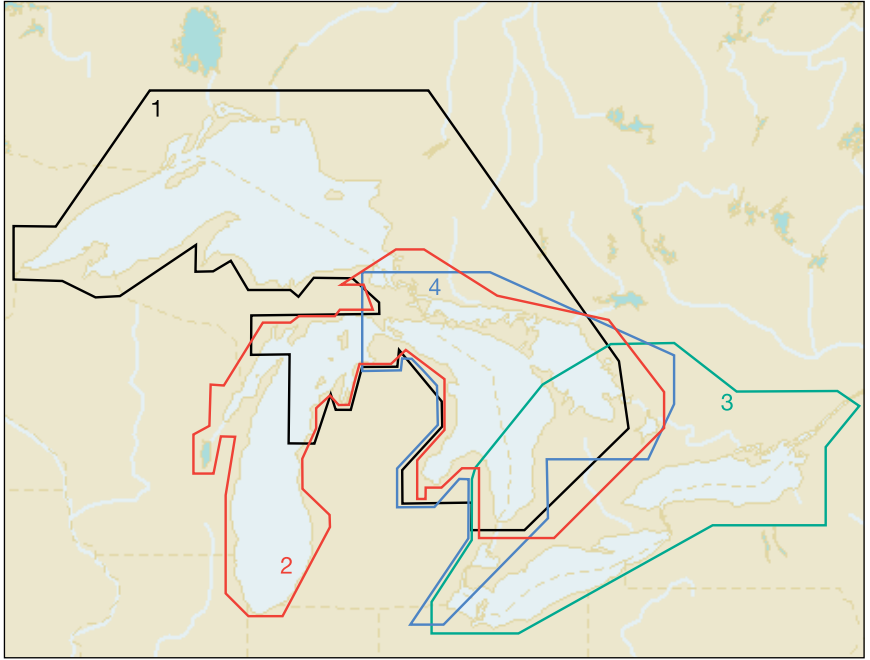

# North America East and West Coasts

## MEGAWIDES - \$499 USD

- 1 NA-P001 GREAT LAKES: HURON, MICHIGAN, SUPERIOR
- 2 NA-P002 GREAT LAKES: HURON, ERIE, ONTARIO
- 3 NA-P003 SAINT LAWRENCE TO NOVA SCOTIA
- 4 NA-P004 GULF OF ST LAWRENCE AND NEWFOUNDLAND
- 5 NA-P005 US INLAND RIVERS AND WATERWAYS
- 6 NA-P006 BAY OF FUNDY TO BARNEGAT BAY
- 7 NA-P007 BLOCK ISLAND TO WINYAH BAY
- 8 NA-P008 HATTERAS TO TAMPA INCL. BAHAMAS
- 9 NA-P009 TAMPA TO BROWNSVILLE TO CANCUN
- 10 NA-P011 CARIBBEAN SEA AND VICINITY
- 11 NA-P012 MANZANILLO, MX TO HAWAII TO VANCOUVER
- 12 NA-P013 PUGET SOUND AND VANCOUVER ISLAND
- 13 NA-P014 QUEEN CHARLOTTE STR. TO YAKUTAT BAY

# North America East and Central Coasts

# The Great Lakes