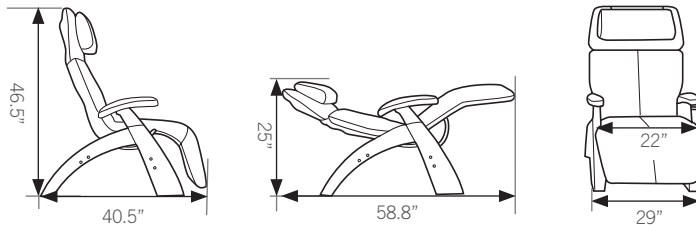

## **Perfect is a chair that fits your body and décor – perfectly.**

All you have to do is climb a few flights of stairs to understand that gravity can be a real drag. But now there's a comfortable way to relieve the soreness, tension and fatigue caused by the earth's constant gravitational pulling on our bodies. Welcome to the Human Touch<sup>®</sup> Perfect Chair<sup>®</sup> PC-075.

Inspired by the Neutral Body Posture studied by NASA during the SkyLab program, the PC-075 places the body in a virtually weightless position. In this physician-recommended posture, the spine, hip, and knee joints are on or close to the balanced midpoint of the muscles. This results in natural relaxation and minimum muscle tension. The PC-075 gives your neck and back a much-needed breather and allows the body to restore its natural balance. And it's equally impressive on the eyes. With its numerous color combinations, solid eco-friendly parawood base, tapered footrest and sleek silhouette, this amazing chair fits your physique, conscience and design sense perfectly.

### DIMENSIONS