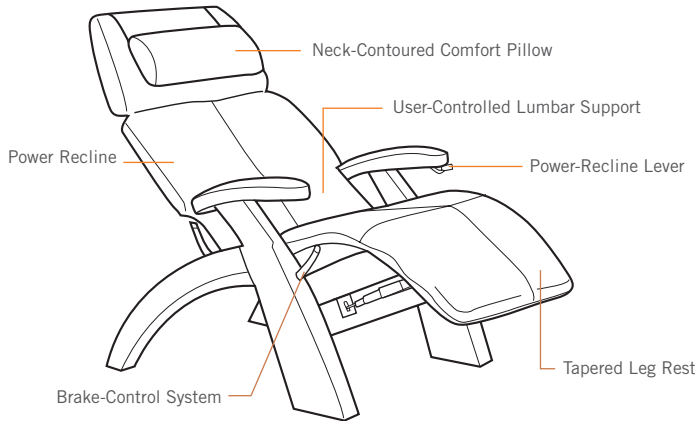

More Features For More Comfort