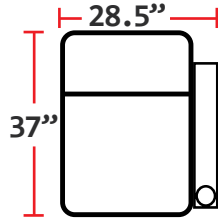

DIMENSIONS

- BACK HEIGHT FROM FLOOR: 42"
- SEAT WIDTH: 23.5"
- SEAT DEPTH: 21.5"
- SEAT HEIGHT: 22"
- ARM WIDTH: 5"
- DEPTH: 37"
- DEPTH WHEN RECLINED: 66"
- SPACE NEEDED FOR RECLINE: 4"

3901 - TWO-ARM POWER RECLINER

- 37"D x 33.5"W x 42"H

5201 - RIGHT-FACING STRAIGHT ARM POWER RECLINER

- 37"D x 28.5"W x 42"H

5301 - LEFT-FACING STRAIGHT ARM POWER RECLINER

- 37"D x 28.5"W x 42"H

5401 - ARMLESS POWER RECLINER

- 37"D x 23.5"W x 42"H

Back Height: 42"

3901
Two-Arm
Power Recliner

5201
Right Straight
Power Recliner

5301
Left Straight
Power Recliner

5401
Armless
Power Recliner

Configuration A
Power Straight Row of 2

Configuration B
Power Straight Row of 3

Back Height: 42"

Configuration H

Power Straight Row of 4 with Double Loveseat

Configuration I

Power Straight Row of 5 with Center Sofa

Configuration J

Power Straight Row of 5

Configuration K