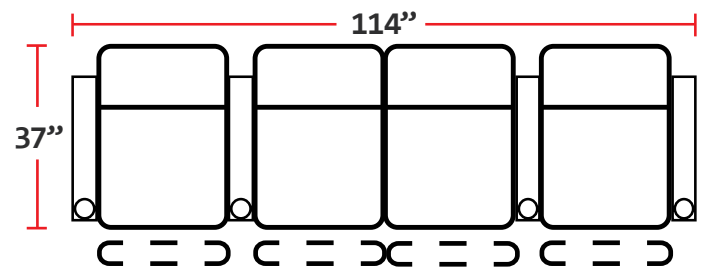

- 37"D x 33.5"W x 42"H

5201 - RIGHT-FACING STRAIGHT ARM POWER RECLINER

- 37"D x 28.5"W x 42"H

5301 - LEFT-FACING STRAIGHT ARM POWER RECLINER

- 37"D x 28.5"W x 42"H

5401 - ARMLESS POWER RECLINER

- 37"D x 23.5"W x 42"H

Back Height: 42"

3901
Two-Arm
Power Recliner

5201
Right Straight
Power Recliner

5301
Left Straight
Power Recliner

5401
Armless
Power Recliner

Configuration A
Power Straight Row of 2

Configuration B
Power Straight Row of 3

Configuration C
Power Straight Row of 4

Configuration D
Power Straight Row of 4 with Center Loveseat

Configuration E
Power Loveseat

Configuration F
Power Row of 3 Right Loveseat

Configuration G
Power Row of 3 Left Loveseat