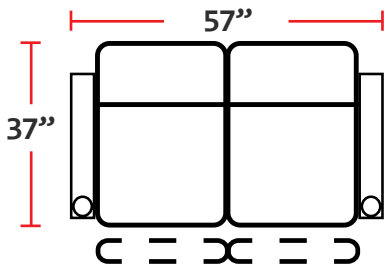

DIMENSIONS

- BACK HEIGHT FROM FLOOR: 42"
- SEAT WIDTH: 23.5"
- SEAT DEPTH: 21.5"
- SEAT HEIGHT: 22"
- ARM WIDTH: 5"
- DEPTH: 37"
- DEPTH WHEN RECLINED: 66"
- SPACE NEEDED FOR RECLINE: 4"

3901 - TWO-ARM POWER RECLINER

- 37"D x 33.5"W x 42"H

5201 - RIGHT-FACING STRAIGHT ARM POWER RECLINER

- 37"D x 28.5"W x 42"H

5301 - LEFT-FACING STRAIGHT ARM POWER RECLINER

- 37"D x 28.5"W x 42"H

5401 - ARMLESS POWER RECLINER

- 37"D x 23.5"W x 42"H

Back Height: 42"

3901
Two-Arm
Power Recliner

5201
Right Straight
Power Recliner

5301
Left Straight
Power Recliner

5401
Armless
Power Recliner

Configuration A
Power Straight Row of 2

Configuration B
Power Straight Row of 3

Configuration C
Power Straight Row of 4

Configuration D
Power Straight Row of 4 with Center Loveseat

Configuration E
Power Loveseat

Configuration F
Power Row of 3 Right Loveseat

Configuration G
Power Row of 3 Left Loveseat