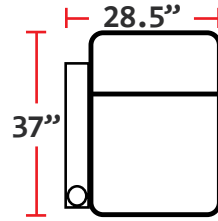

DIMENSIONS

- BACK HEIGHT FROM FLOOR: 42"
- SEAT WIDTH: 23.5"
- SEAT DEPTH: 21.5"
- SEAT HEIGHT: 22"
- ARM WIDTH: 5"
- DEPTH: 37"
- DEPTH WHEN RECLINED: 66"
- SPACE NEEDED FOR RECLINE: 4"

3901 - TWO-ARM POWER RECLINER

- 37"D x 33.5"W x 42"H

5201 - RIGHT-FACING STRAIGHT ARM POWER RECLINER

- 37"D x 28.5"W x 42"H

5301 - LEFT-FACING STRAIGHT ARM POWER RECLINER

- 37"D x 28.5"W x 42"H

5401 - ARMLESS POWER RECLINER

- 37"D x 23.5"W x 42"H

Back Height: 42"

3901
Two-Arm
Power Recliner

5201
Right Straight
Power Recliner

5301
Left Straight
Power Recliner

5401
Armless
Power Recliner

Configuration A
Power Straight Row of 2

Configuration B
Power Straight Row of 3

Back Height: 42"

Configuration H

Power Straight Row of 4 with Double Loveseat

Configuration I

Power Straight Row of 5 with Center Sofa

Configuration J

Power Straight Row of 5

Configuration K