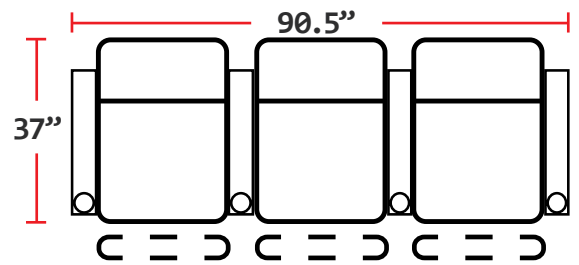

DIMENSIONS

- BACK HEIGHT FROM FLOOR: 42"
- SEAT WIDTH: 23.5"
- SEAT DEPTH: 21.5"
- SEAT HEIGHT: 22"
- ARM WIDTH: 5"
- DEPTH: 37"
- DEPTH WHEN RECLINED: 66"
- SPACE NEEDED FOR RECLINE: 4"

3901 - TWO-ARM POWER RECLINER

- 37"D x 33.5"W x 42"H

5201 - RIGHT-FACING STRAIGHT ARM POWER RECLINER

- 37"D x 28.5"W x 42"H

5301 - LEFT-FACING STRAIGHT ARM POWER RECLINER

- 37"D x 28.5"W x 42"H

5401 - ARMLESS POWER RECLINER

- 37"D x 23.5"W x 42"H

Back Height: 42"

3901
Two-Arm
Power Recliner

5201
Right Straight
Power Recliner

5301
Left Straight
Power Recliner

5401
Armless
Power Recliner

Configuration A
Power Straight Row of 2

Configuration B
Power Straight Row of 3

Configuration C
Power Straight Row of 4

Configuration D
Power Straight Row of 4 with Center Loveseat

Configuration E
Power Loveseat

Configuration F
Power Row of 3 Right Loveseat

Configuration G
Power Row of 3 Left Loveseat