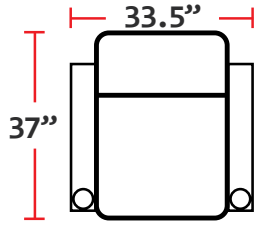

DIMENSIONS

- BACK HEIGHT FROM FLOOR: 42"
- SEAT WIDTH: 23.5"
- SEAT DEPTH: 21.5"
- SEAT HEIGHT: 22"
- ARM WIDTH: 5"
- DEPTH: 37"
- DEPTH WHEN RECLINED: 66"
- SPACE NEEDED FOR RECLINE: 4"

3901 - TWO-ARM POWER RECLINER

- 37"D x 33.5"W x 42"H

5201 - RIGHT-FACING STRAIGHT ARM POWER RECLINER

- 37"D x 28.5"W x 42"H

5301 - LEFT-FACING STRAIGHT ARM POWER RECLINER

- 37"D x 28.5"W x 42"H

5401 - ARMLESS POWER RECLINER

- 37"D x 23.5"W x 42"H

Back Height: 42"

3901
Two-Arm
Power Recliner

5201
Right Straight
Power Recliner

5301
Left Straight
Power Recliner

5401
Armless
Power Recliner

Configuration A
Power Straight Row of 2

Configuration B
Power Straight Row of 3

Back Height: 42"

Configuration H

Power Straight Row of 4 with Double Loveseat

Configuration I

Power Straight Row of 5 with Center Sofa

Configuration J

Power Straight Row of 5

Configuration K