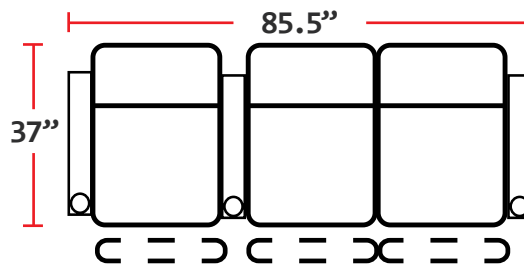

DIMENSIONS

- BACK HEIGHT FROM FLOOR: 42"
- SEAT WIDTH: 23.5"
- SEAT DEPTH: 21.5"
- SEAT HEIGHT: 22"
- ARM WIDTH: 5"
- DEPTH: 37"
- DEPTH WHEN RECLINED: 66"
- SPACE NEEDED FOR RECLINE: 4"

3901 - TWO-ARM POWER RECLINER

- 37"D x 33.5"W x 42"H

5201 - RIGHT-FACING STRAIGHT ARM POWER RECLINER

- 37"D x 28.5"W x 42"H

5301 - LEFT-FACING STRAIGHT ARM POWER RECLINER

- 37"D x 28.5"W x 42"H

5401 - ARMLESS POWER RECLINER

- 37"D x 23.5"W x 42"H

Back Height: 42"

3901
Two-Arm
Power Recliner

5201
Right Straight
Power Recliner

5301
Left Straight
Power Recliner

5401
Armless
Power Recliner

Configuration A
Power Straight Row of 2

Configuration B
Power Straight Row of 3

Configuration C
Power Straight Row of 4

Configuration D
Power Straight Row of 4 with Center Loveseat

Configuration E
Power Loveseat

Configuration F
Power Row of 3 Right Loveseat

Configuration G
Power Row of 3 Left Loveseat