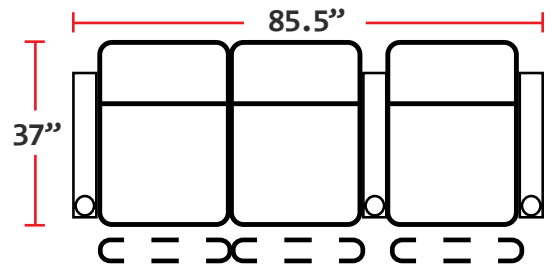

- 37"D x 33.5"W x 42"H

5201 - RIGHT-FACING STRAIGHT ARM POWER RECLINER

- 37"D x 28.5"W x 42"H

5301 - LEFT-FACING STRAIGHT ARM POWER RECLINER

- 37"D x 28.5"W x 42"H

5401 - ARMLESS POWER RECLINER

- 37"D x 23.5"W x 42"H

Back Height: 42"

3901
Two-Arm
Power Recliner

5201
Right Straight
Power Recliner

5301
Left Straight
Power Recliner

5401
Armless
Power Recliner

Configuration A
Power Straight Row of 2

Configuration B
Power Straight Row of 3

Configuration C
Power Straight Row of 4

Configuration D
Power Straight Row of 4 with Center Loveseat

Configuration E
Power Loveseat

Configuration F
Power Row of 3 Right Loveseat

Configuration G
Power Row of 3 Left Loveseat

Back Height: 42"

Configuration H

Power Straight Row of 4 with Double Loveseat

Configuration I

Power Straight Row of 5 with Center Sofa

Configuration J

Power Straight Row of 5

Configuration K