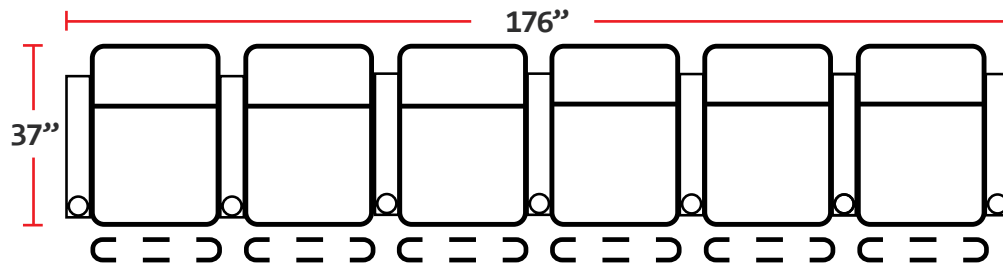

- 37"D x 33.5"W x 42"H

5201 - RIGHT-FACING STRAIGHT ARM POWER RECLINER

- 37"D x 28.5"W x 42"H

5301 - LEFT-FACING STRAIGHT ARM POWER RECLINER

- 37"D x 28.5"W x 42"H

5401 - ARMLESS POWER RECLINER

- 37"D x 23.5"W x 42"H

Back Height: 42"

3901
Two-Arm
Power Recliner

5201
Right Straight
Power Recliner

5301
Left Straight
Power Recliner

5401
Armless
Power Recliner

Configuration A
Power Straight Row of 2

Configuration B
Power Straight Row of 3

Back Height: 42"

Configuration H

Power Straight Row of 4 with Double Loveseat

Configuration I

Power Straight Row of 5 with Center Sofa

Configuration J

Power Straight Row of 5

Configuration K