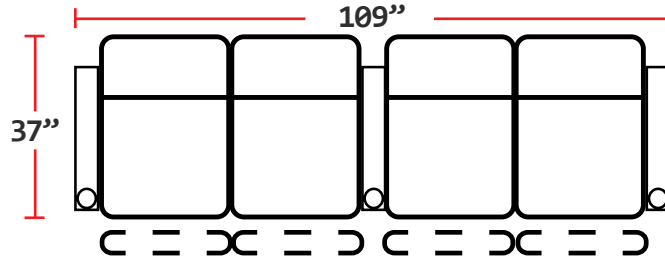

- 37"D x 33.5"W x 42"H

5201 - RIGHT-FACING STRAIGHT ARM POWER RECLINER

- 37"D x 28.5"W x 42"H

5301 - LEFT-FACING STRAIGHT ARM POWER RECLINER

- 37"D x 28.5"W x 42"H

5401 - ARMLESS POWER RECLINER

- 37"D x 23.5"W x 42"H

Back Height: 42"

3901
Two-Arm
Power Recliner

5201
Right Straight
Power Recliner

5301
Left Straight
Power Recliner

5401
Armless
Power Recliner

Configuration A
Power Straight Row of 2

Configuration B
Power Straight Row of 3

Configuration C
Power Straight Row of 4

Configuration D
Power Straight Row of 4 with Center Loveseat

Configuration E
Power Loveseat

Configuration F
Power Row of 3 Right Loveseat

Configuration G
Power Row of 3 Left Loveseat

Back Height: 42"

Configuration H

Power Straight Row of 4 with Double Loveseat

Configuration I

Power Straight Row of 5 with Center Sofa

Configuration J

Power Straight Row of 5

Configuration K