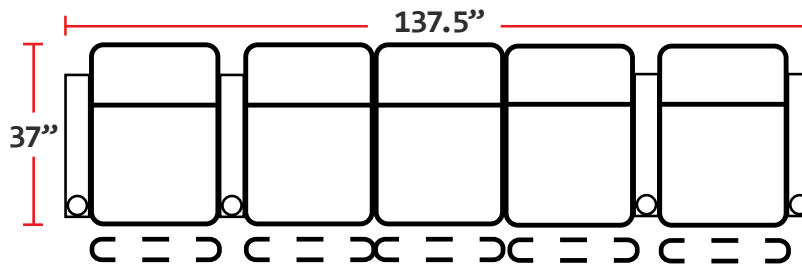

- 37"D x 33.5"W x 42"H

5201 - RIGHT-FACING STRAIGHT ARM POWER RECLINER

- 37"D x 28.5"W x 42"H

5301 - LEFT-FACING STRAIGHT ARM POWER RECLINER

- 37"D x 28.5"W x 42"H

5401 - ARMLESS POWER RECLINER

- 37"D x 23.5"W x 42"H

Back Height: 42"

3901
Two-Arm
Power Recliner

5201
Right Straight
Power Recliner

5301
Left Straight
Power Recliner

5401
Armless
Power Recliner

Configuration A
Power Straight Row of 2

Configuration B
Power Straight Row of 3

Configuration C
Power Straight Row of 4

Configuration D
Power Straight Row of 4 with Center Loveseat

Configuration E
Power Loveseat

Configuration F
Power Row of 3 Right Loveseat

Configuration G
Power Row of 3 Left Loveseat

Back Height: 42"

Configuration H

Power Straight Row of 4 with Double Loveseat

Configuration I

Power Straight Row of 5 with Center Sofa

Configuration J

Power Straight Row of 5

Configuration K