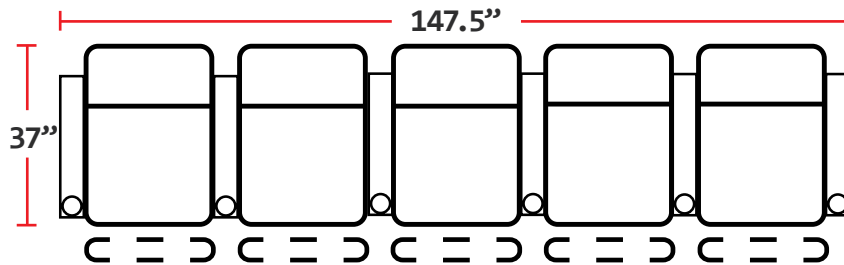

- 37"D x 33.5"W x 42"H

5201 - RIGHT-FACING STRAIGHT ARM POWER RECLINER

- 37"D x 28.5"W x 42"H

5301 - LEFT-FACING STRAIGHT ARM POWER RECLINER

- 37"D x 28.5"W x 42"H

5401 - ARMLESS POWER RECLINER

- 37"D x 23.5"W x 42"H

Back Height: 42"

Configuration H

Power Straight Row of 4 with Double Loveseat

Configuration I

Power Straight Row of 5 with Center Sofa

Configuration J

Power Straight Row of 5

Configuration K