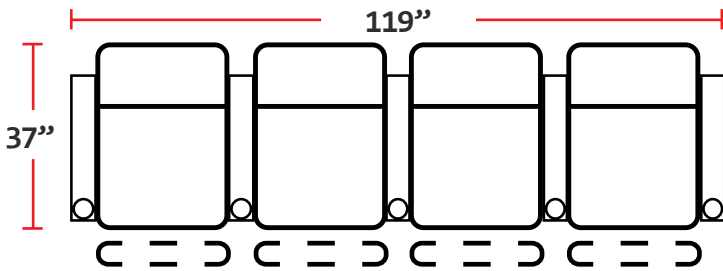

- 37"D x 33.5"W x 42"H

5201 - RIGHT-FACING STRAIGHT ARM POWER RECLINER

- 37"D x 28.5"W x 42"H

5301 - LEFT-FACING STRAIGHT ARM POWER RECLINER

- 37"D x 28.5"W x 42"H

5401 - ARMLESS POWER RECLINER

- 37"D x 23.5"W x 42"H

Back Height: 42"

3901
Two-Arm
Power Recliner

5201
Right Straight
Power Recliner

5301
Left Straight
Power Recliner

5401
Armless
Power Recliner

Configuration A
Power Straight Row of 2

Configuration B
Power Straight Row of 3

Configuration C
Power Straight Row of 4

Configuration D
Power Straight Row of 4 with Center Loveseat

Configuration E
Power Loveseat

Configuration F
Power Row of 3 Right Loveseat

Configuration G
Power Row of 3 Left Loveseat