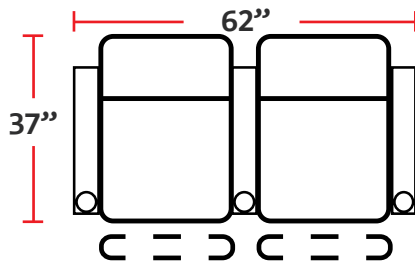

DIMENSIONS

- BACK HEIGHT FROM FLOOR: 42"
- SEAT WIDTH: 23.5"
- SEAT DEPTH: 21.5"
- SEAT HEIGHT: 22"
- ARM WIDTH: 5"
- DEPTH: 37"
- DEPTH WHEN RECLINED: 66"
- SPACE NEEDED FOR RECLINE: 4"

3901 - TWO-ARM POWER RECLINER

- 37"D x 33.5"W x 42"H

5201 - RIGHT-FACING STRAIGHT ARM POWER RECLINER

- 37"D x 28.5"W x 42"H

5301 - LEFT-FACING STRAIGHT ARM POWER RECLINER

- 37"D x 28.5"W x 42"H

5401 - ARMLESS POWER RECLINER

- 37"D x 23.5"W x 42"H

Back Height: 42"

3901
Two-Arm
Power Recliner

5201
Right Straight
Power Recliner

5301
Left Straight
Power Recliner

5401
Armless
Power Recliner

Configuration A
Power Straight Row of 2

Configuration B
Power Straight Row of 3

Configuration C
Power Straight Row of 4

Configuration D
Power Straight Row of 4 with Center Loveseat

Configuration E
Power Loveseat

Configuration F
Power Row of 3 Right Loveseat

Configuration G
Power Row of 3 Left Loveseat