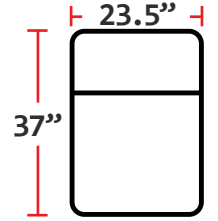

DIMENSIONS

- BACK HEIGHT FROM FLOOR: 42"
- SEAT WIDTH: 23.5"
- SEAT DEPTH: 21.5"
- SEAT HEIGHT: 22"
- ARM WIDTH: 5"
- DEPTH: 37"
- DEPTH WHEN RECLINED: 66"
- SPACE NEEDED FOR RECLINE: 4"

3901 - TWO-ARM POWER RECLINER

- 37"D x 33.5"W x 42"H

5201 - RIGHT-FACING STRAIGHT ARM POWER RECLINER

- 37"D x 28.5"W x 42"H

5301 - LEFT-FACING STRAIGHT ARM POWER RECLINER

- 37"D x 28.5"W x 42"H

5401 - ARMLESS POWER RECLINER

- 37"D x 23.5"W x 42"H

Back Height: 42"

3901
Two-Arm
Power Recliner

5201
Right Straight
Power Recliner

5301
Left Straight
Power Recliner

5401
Armless
Power Recliner

Configuration A
Power Straight Row of 2

Configuration B
Power Straight Row of 3

Back Height: 42"

Configuration H

Power Straight Row of 4 with Double Loveseat

Configuration I

Power Straight Row of 5 with Center Sofa

Configuration J

Power Straight Row of 5

Configuration K