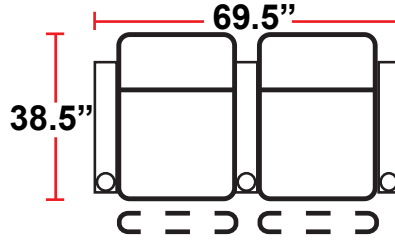

3906 - TWO-ARM POWER RECLINER

- 38.5"D x 33.5"W x 44"H

5206 - RIGHT-FACING STRAIGHT ARM POWER RECLINER

- 38.5"D x 28.5"W x 44"H

5306 - LEFT-FACING POWER ARM RECLINER

- 38.5"D x 28.5"W x 44"H

5346 - LEFT-FACING STRAIGHT/RIGHT-FACING WEDGE ARM POWER RECLINER

- 38.5"D x 42.5"W x 44"H

5441 - RIGHT FACING WEDGE ARM POWER RECLINER

- 38.5"D x 36"W x 44"H

5406 - ARMLESS POWER RECLINER

- 38.5"D x 25"W x 44"H

Back Height: 44" (45.25" when headrest up)

3906
Two-Arm Recliner
w/Power Recline

5206
Right Straight Arm
w/Power Recline

5306
Left Straight Arm
w/Power Recline

5346
LHF Straight Arm/RHF
Wedge Arm
w/Power Recline

5446
RHF Wedge Arm
w/Power Recline

5406
Armless Recliner
w/Power Recline

Configuration A
Straight Row of 2

Configuration A Curved
Curved Row of 2

Configuration B
Straight Row of 3

Configuration B Curved
Curved Row of 3

Configuration C
Straight Row of 4

Configuration C Curved
Curved Row of 4

Back Height: 44" (45.25" when headrest up)