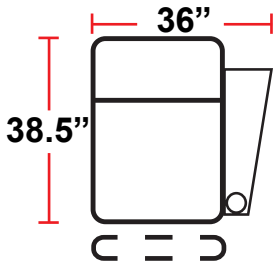

5446
RHF Wedge Arm
w/Power Recline