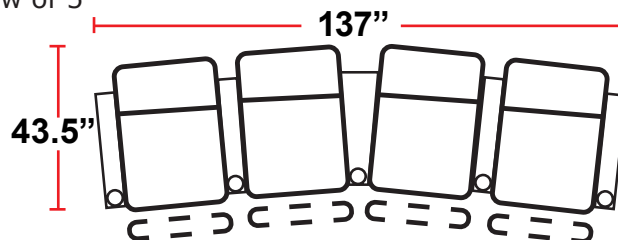

3906 - TWO-ARM POWER RECLINER

- 38.5"D x 33.5"W x 44"H

5206 - RIGHT-FACING STRAIGHT ARM POWER RECLINER

- 38.5"D x 28.5"W x 44"H

5306 - LEFT-FACING POWER ARM RECLINER

- 38.5"D x 28.5"W x 44"H

5346 - LEFT-FACING STRAIGHT/RIGHT-FACING WEDGE ARM POWER RECLINER

- 38.5"D x 42.5"W x 44"H

5441 - RIGHT FACING WEDGE ARM POWER RECLINER

- 38.5"D x 36"W x 44"H

5406 - ARMLESS POWER RECLINER

- 38.5"D x 25"W x 44"H

Back Height: 44" (45.25" when headrest up)

3906
Two-Arm Recliner
w/Power Recline

Configuration D
Straight Row of 4 with Loveseat

Configuration D Curved
Curved Row of 4 with love seat

Configuration E
Standalone Loveseat

Configuration F
Row of 3, Loveseat Left

Configuration G
Row of 3, Loveseat Right

Configuration H
Straight Row of 5 with Sofa

Configuration I Curved
Curved Row of 5 with Sofa

Configuration J
Straight Row of 5

Configuration K
Double Loveseat

Configuration L
Row of 4 w/Center Wedge