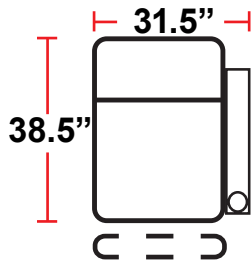

DIMENSIONS

- BACK HEIGHT FROM FLOOR: 44" (45.25" WHEN HEADREST IS EXTENDED)
- SEAT WIDTH: 25"
- SEAT DEPTH: 21.5"
- SEAT HEIGHT: 19.5"
- ARM WIDTH: 6.5"
- DEPTH: 37"
- DEPTH WHEN RECLINED: 67"
- SPACE NEEDED FOR RECLINE: 4"

3906 - TWO-ARM POWER RECLINER

- 38.5"D x 33.5"W x 44"H

5206 - RIGHT-FACING STRAIGHT ARM POWER RECLINER

- 38.5"D x 28.5"W x 44"H

5306 - LEFT-FACING POWER ARM RECLINER

- 38.5"D x 28.5"W x 44"H

5346 - LEFT-FACING STRAIGHT/RIGHT-FACING WEDGE ARM POWER RECLINER

- 38.5"D x 42.5"W x 44"H

5441 - RIGHT FACING WEDGE ARM POWER RECLINER

- 38.5"D x 36"W x 44"H

5406 - ARMLESS POWER RECLINER

- 38.5"D x 25"W x 44"H

Back Height: 44" (45.25" when headrest up)

3906
Two-Arm Recliner
w/Power Recline

Configuration A Curved
Curved Row of 2

Configuration B
Straight Row of 3

Configuration B Curved
Curved Row of 3

Configuration C
Straight Row of 4

Configuration C Curved
Curved Row of 4

Back Height: 44" (45.25" when headrest up)