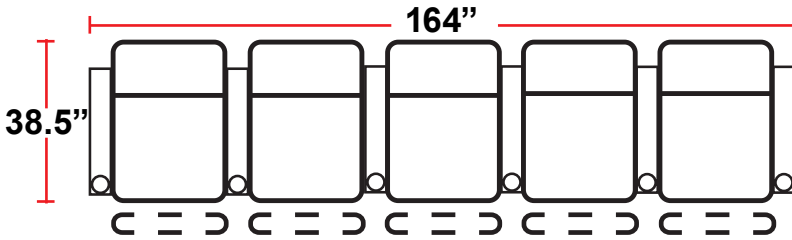

Configuration J
Straight Row of 5