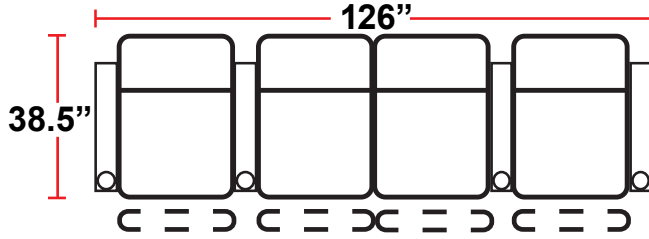

3906 - TWO-ARM POWER RECLINER

- 38.5"D x 33.5"W x 44"H

5206 - RIGHT-FACING STRAIGHT ARM POWER RECLINER

- 38.5"D x 28.5"W x 44"H

5306 - LEFT-FACING POWER ARM RECLINER

- 38.5"D x 28.5"W x 44"H

5346 - LEFT-FACING STRAIGHT/RIGHT-FACING WEDGE ARM POWER RECLINER

- 38.5"D x 42.5"W x 44"H

5441 - RIGHT FACING WEDGE ARM POWER RECLINER

- 38.5"D x 36"W x 44"H

5406 - ARMLESS POWER RECLINER

- 38.5"D x 25"W x 44"H

Back Height: 44" (45.25" when headrest up)

3906
Two-Arm Recliner
w/Power Recline

Configuration A Curved
Curved Row of 2

Configuration B
Straight Row of 3

Configuration B Curved
Curved Row of 3

Configuration C
Straight Row of 4

Configuration C Curved
Curved Row of 4

Back Height: 44" (45.25" when headrest up)

Configuration D
Straight Row of 4 with Loveseat

Configuration D Curved
Curved Row of 4 with love seat

Configuration E
Standalone Loveseat

Configuration F
Row of 3, Loveseat Left

Configuration G
Row of 3, Loveseat Right