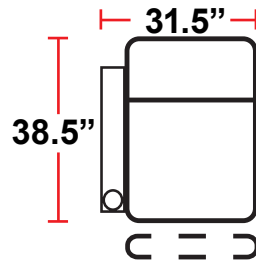

5306
Left Straight Arm
w/Power Recline