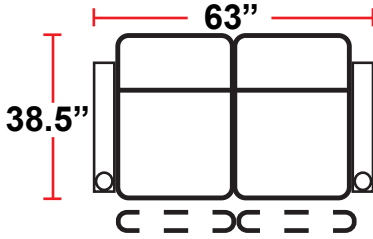

Configuration E
Standalone Loveseat