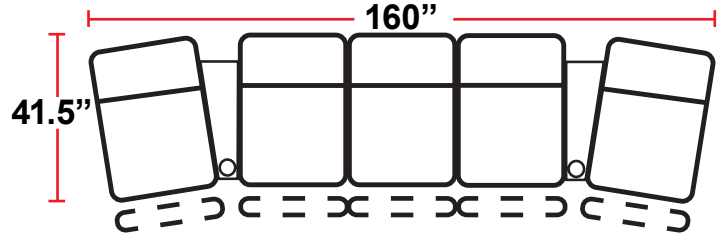

- 38.5"D x 42.5"W x 44"H

5441 - RIGHT FACING WEDGE ARM POWER RECLINER

- 38.5"D x 36"W x 44"H

5406 - ARMLESS POWER RECLINER

- 38.5"D x 25"W x 44"H

Back Height: 44" (45.25" when headrest up)

3906
Two-Arm Recliner
w/Power Recline

Configuration A Curved
Curved Row of 2

Configuration B
Straight Row of 3

Configuration B Curved
Curved Row of 3

Configuration C
Straight Row of 4

Configuration C Curved
Curved Row of 4

Back Height: 44" (45.25" when headrest up)

Configuration D
Straight Row of 4 with Loveseat

Configuration D Curved
Curved Row of 4 with love seat

Configuration E
Standalone Loveseat

Configuration F
Row of 3, Loveseat Left

Configuration G
Row of 3, Loveseat Right

Configuration H
Straight Row of 5 with Sofa

Configuration I Curved
Curved Row of 5 with Sofa

Configuration J
Straight Row of 5

Configuration K
Double Loveseat

Configuration L
Row of 4 w/Center Wedge