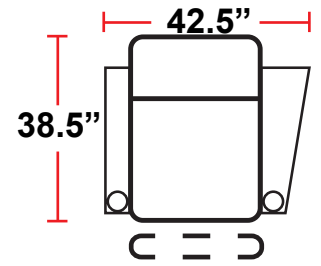

5346
LHF Straight Arm/RHF
Wedge Arm
w/Power Recline