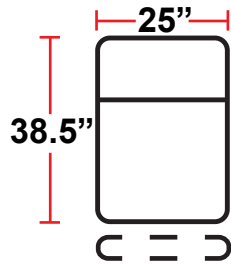

5406
Armless Recliner
w/Power Recline