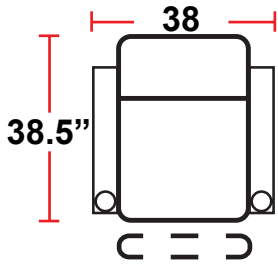

DIMENSIONS

- BACK HEIGHT FROM FLOOR: 44" (45.25" WHEN HEADREST IS EXTENDED)
- SEAT WIDTH: 25"
- SEAT DEPTH: 21.5"
- SEAT HEIGHT: 19.5"
- ARM WIDTH: 6.5"
- DEPTH: 37"
- DEPTH WHEN RECLINED: 67"
- SPACE NEEDED FOR RECLINE: 4"

3906 - TWO-ARM POWER RECLINER

- 38.5"D x 33.5"W x 44"H

5206 - RIGHT-FACING STRAIGHT ARM POWER RECLINER

- 38.5"D x 28.5"W x 44"H

5306 - LEFT-FACING POWER ARM RECLINER

- 38.5"D x 28.5"W x 44"H

5346 - LEFT-FACING STRAIGHT/RIGHT-FACING WEDGE ARM POWER RECLINER

- 38.5"D x 42.5"W x 44"H

5441 - RIGHT FACING WEDGE ARM POWER RECLINER

- 38.5"D x 36"W x 44"H

5406 - ARMLESS POWER RECLINER

- 38.5"D x 25"W x 44"H

Back Height: 44" (45.25" when headrest up)

3906
Two-Arm Recliner
w/Power Recline

Configuration A Curved
Curved Row of 2

Configuration B
Straight Row of 3

Configuration B Curved
Curved Row of 3

Configuration C
Straight Row of 4

Configuration C Curved
Curved Row of 4

Back Height: 44" (45.25" when headrest up)