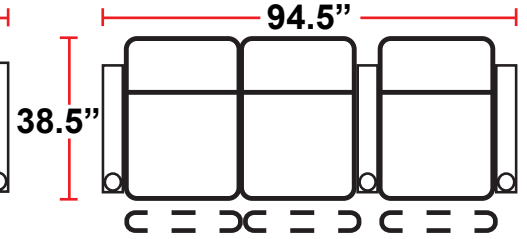

3906 - TWO-ARM POWER RECLINER

- 38.5"D x 33.5"W x 44"H

5206 - RIGHT-FACING STRAIGHT ARM POWER RECLINER

- 38.5"D x 28.5"W x 44"H

5306 - LEFT-FACING POWER ARM RECLINER

- 38.5"D x 28.5"W x 44"H

5346 - LEFT-FACING STRAIGHT/RIGHT-FACING WEDGE ARM POWER RECLINER

- 38.5"D x 42.5"W x 44"H

5441 - RIGHT FACING WEDGE ARM POWER RECLINER

- 38.5"D x 36"W x 44"H

5406 - ARMLESS POWER RECLINER

- 38.5"D x 25"W x 44"H

Back Height: 44" (45.25" when headrest up)

3906
Two-Arm Recliner
w/Power Recline

Configuration A Curved
Curved Row of 2

Configuration B
Straight Row of 3

Configuration B Curved
Curved Row of 3

Configuration C
Straight Row of 4

Configuration C Curved
Curved Row of 4

Back Height: 44" (45.25" when headrest up)

Configuration D
Straight Row of 4 with Loveseat

Configuration D Curved
Curved Row of 4 with love seat

Configuration E
Standalone Loveseat

Configuration F
Row of 3, Loveseat Left

Configuration G
Row of 3, Loveseat Right