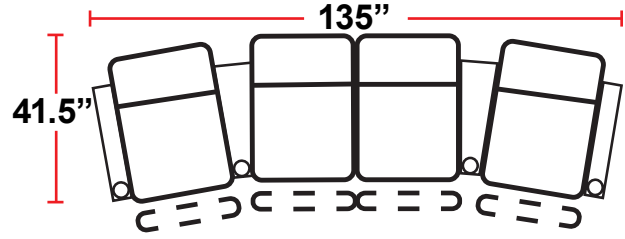

3906 - TWO-ARM POWER RECLINER

- 38.5"D x 33.5"W x 44"H

5206 - RIGHT-FACING STRAIGHT ARM POWER RECLINER

- 38.5"D x 28.5"W x 44"H

5306 - LEFT-FACING POWER ARM RECLINER

- 38.5"D x 28.5"W x 44"H

5346 - LEFT-FACING STRAIGHT/RIGHT-FACING WEDGE ARM POWER RECLINER

- 38.5"D x 42.5"W x 44"H

5441 - RIGHT FACING WEDGE ARM POWER RECLINER

- 38.5"D x 36"W x 44"H

5406 - ARMLESS POWER RECLINER

- 38.5"D x 25"W x 44"H

Back Height: 44" (45.25" when headrest up)

3906
Two-Arm Recliner
w/Power Recline

Configuration A Curved
Curved Row of 2

Configuration B
Straight Row of 3

Configuration B Curved
Curved Row of 3

Configuration C
Straight Row of 4

Configuration C Curved
Curved Row of 4

Back Height: 44" (45.25" when headrest up)

Configuration D
Straight Row of 4 with Loveseat

Configuration D Curved
Curved Row of 4 with love seat

Configuration E
Standalone Loveseat

Configuration F
Row of 3, Loveseat Left

Configuration G
Row of 3, Loveseat Right