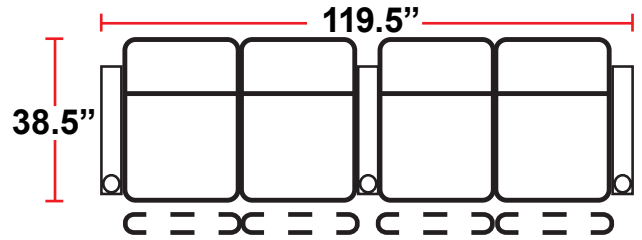

Configuration K
Double Loveseat