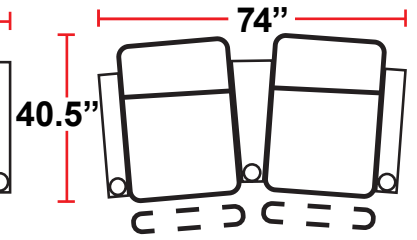

3906 - TWO-ARM POWER RECLINER

- 38.5"D x 33.5"W x 44"H

5206 - RIGHT-FACING STRAIGHT ARM POWER RECLINER

- 38.5"D x 28.5"W x 44"H

5306 - LEFT-FACING POWER ARM RECLINER

- 38.5"D x 28.5"W x 44"H

5346 - LEFT-FACING STRAIGHT/RIGHT-FACING WEDGE ARM POWER RECLINER

- 38.5"D x 42.5"W x 44"H

5441 - RIGHT FACING WEDGE ARM POWER RECLINER

- 38.5"D x 36"W x 44"H

5406 - ARMLESS POWER RECLINER

- 38.5"D x 25"W x 44"H

Back Height: 44" (45.25" when headrest up)

3906
Two-Arm Recliner
w/Power Recline

5206
Right Straight Arm
w/Power Recline

5306
Left Straight Arm
w/Power Recline

5346
LHF Straight Arm/RHF
Wedge Arm
w/Power Recline

5446
RHF Wedge Arm
w/Power Recline

5406
Armless Recliner
w/Power Recline

Configuration A
Straight Row of 2

Configuration A Curved
Curved Row of 2

Configuration B
Straight Row of 3

Configuration B Curved
Curved Row of 3

Configuration C
Straight Row of 4

Configuration C Curved
Curved Row of 4

Back Height: 44" (45.25" when headrest up)