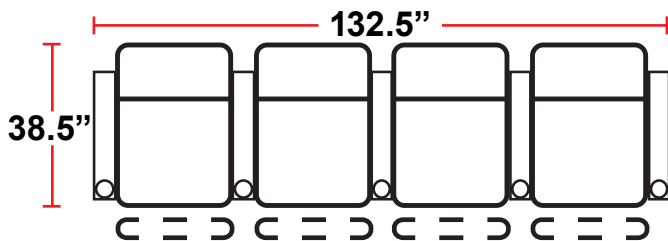

3906 - TWO-ARM POWER RECLINER

- 38.5"D x 33.5"W x 44"H

5206 - RIGHT-FACING STRAIGHT ARM POWER RECLINER

- 38.5"D x 28.5"W x 44"H

5306 - LEFT-FACING POWER ARM RECLINER

- 38.5"D x 28.5"W x 44"H

5346 - LEFT-FACING STRAIGHT/RIGHT-FACING WEDGE ARM POWER RECLINER

- 38.5"D x 42.5"W x 44"H

5441 - RIGHT FACING WEDGE ARM POWER RECLINER

- 38.5"D x 36"W x 44"H

5406 - ARMLESS POWER RECLINER

- 38.5"D x 25"W x 44"H

Back Height: 44" (45.25" when headrest up)

3906
Two-Arm Recliner
w/Power Recline

5206
Right Straight Arm
w/Power Recline

5306
Left Straight Arm
w/Power Recline

5346
LHF Straight Arm/RHF
Wedge Arm
w/Power Recline

5446
RHF Wedge Arm
w/Power Recline

5406
Armless Recliner
w/Power Recline

Configuration A
Straight Row of 2

Configuration A Curved
Curved Row of 2

Configuration B
Straight Row of 3

Configuration B Curved
Curved Row of 3

Configuration C
Straight Row of 4

Configuration C Curved
Curved Row of 4

Back Height: 44" (45.25" when headrest up)