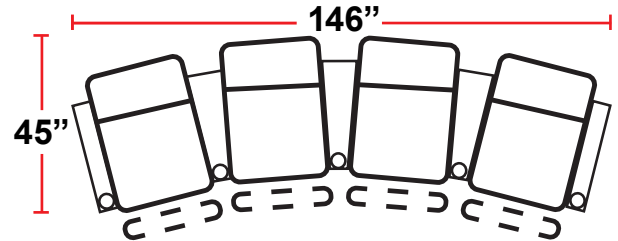

3906 - TWO-ARM POWER RECLINER

- 38.5"D x 33.5"W x 44"H

5206 - RIGHT-FACING STRAIGHT ARM POWER RECLINER

- 38.5"D x 28.5"W x 44"H

5306 - LEFT-FACING POWER ARM RECLINER

- 38.5"D x 28.5"W x 44"H

5346 - LEFT-FACING STRAIGHT/RIGHT-FACING WEDGE ARM POWER RECLINER

- 38.5"D x 42.5"W x 44"H

5441 - RIGHT FACING WEDGE ARM POWER RECLINER

- 38.5"D x 36"W x 44"H

5406 - ARMLESS POWER RECLINER

- 38.5"D x 25"W x 44"H

Back Height: 44" (45.25" when headrest up)

3906
Two-Arm Recliner
w/Power Recline

Configuration A Curved
Curved Row of 2

Configuration B
Straight Row of 3

Configuration B Curved
Curved Row of 3

Configuration C
Straight Row of 4

Configuration C Curved
Curved Row of 4

Back Height: 44" (45.25" when headrest up)

Configuration D
Straight Row of 4 with Loveseat

Configuration D Curved
Curved Row of 4 with love seat

Configuration E
Standalone Loveseat

Configuration F
Row of 3, Loveseat Left

Configuration G
Row of 3, Loveseat Right