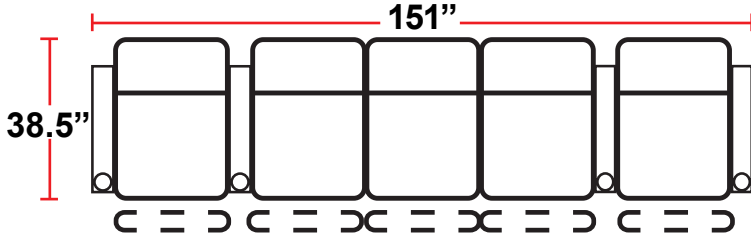

3906 - TWO-ARM POWER RECLINER

- 38.5"D x 33.5"W x 44"H

5206 - RIGHT-FACING STRAIGHT ARM POWER RECLINER

- 38.5"D x 28.5"W x 44"H

5306 - LEFT-FACING POWER ARM RECLINER

- 38.5"D x 28.5"W x 44"H

5346 - LEFT-FACING STRAIGHT/RIGHT-FACING WEDGE ARM POWER RECLINER

- 38.5"D x 42.5"W x 44"H

5441 - RIGHT FACING WEDGE ARM POWER RECLINER

- 38.5"D x 36"W x 44"H

5406 - ARMLESS POWER RECLINER

- 38.5"D x 25"W x 44"H

Back Height: 44" (45.25" when headrest up)

3906
Two-Arm Recliner
w/Power Recline

Configuration A Curved
Curved Row of 2

Configuration B
Straight Row of 3

Configuration B Curved
Curved Row of 3

Configuration C
Straight Row of 4

Configuration C Curved
Curved Row of 4

Back Height: 44" (45.25" when headrest up)

Configuration D
Straight Row of 4 with Loveseat

Configuration D Curved
Curved Row of 4 with love seat

Configuration E
Standalone Loveseat

Configuration F
Row of 3, Loveseat Left

Configuration G
Row of 3, Loveseat Right