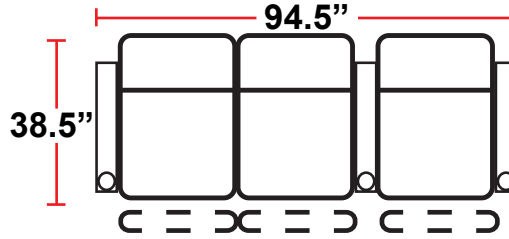

3906 - TWO-ARM POWER RECLINER

- 38.5"D x 33.5"W x 44"H

5206 - RIGHT-FACING STRAIGHT ARM POWER RECLINER

- 38.5"D x 28.5"W x 44"H

5306 - LEFT-FACING POWER ARM RECLINER

- 38.5"D x 28.5"W x 44"H

5346 - LEFT-FACING STRAIGHT/RIGHT-FACING WEDGE ARM POWER RECLINER

- 38.5"D x 42.5"W x 44"H

5441 - RIGHT FACING WEDGE ARM POWER RECLINER

- 38.5"D x 36"W x 44"H

5406 - ARMLESS POWER RECLINER

- 38.5"D x 25"W x 44"H

Back Height: 44" (45.25" when headrest up)

3906
Two-Arm Recliner
w/Power Recline

Configuration A Curved
Curved Row of 2

Configuration B
Straight Row of 3

Configuration B Curved
Curved Row of 3

Configuration C
Straight Row of 4

Configuration C Curved
Curved Row of 4

Back Height: 44" (45.25" when headrest up)

Configuration D
Straight Row of 4 with Loveseat

Configuration D Curved
Curved Row of 4 with love seat

Configuration E
Standalone Loveseat

Configuration F
Row of 3, Loveseat Left

Configuration G
Row of 3, Loveseat Right