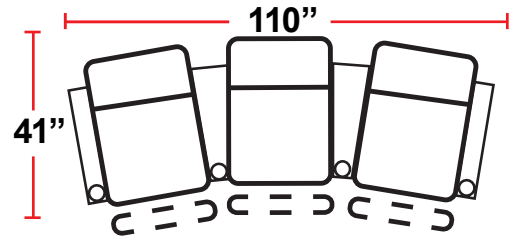

3906 - TWO-ARM POWER RECLINER

- 38.5"D x 33.5"W x 44"H

5206 - RIGHT-FACING STRAIGHT ARM POWER RECLINER

- 38.5"D x 28.5"W x 44"H

5306 - LEFT-FACING POWER ARM RECLINER

- 38.5"D x 28.5"W x 44"H

5346 - LEFT-FACING STRAIGHT/RIGHT-FACING WEDGE ARM POWER RECLINER

- 38.5"D x 42.5"W x 44"H

5441 - RIGHT FACING WEDGE ARM POWER RECLINER

- 38.5"D x 36"W x 44"H

5406 - ARMLESS POWER RECLINER

- 38.5"D x 25"W x 44"H

Back Height: 44" (45.25" when headrest up)

3906
Two-Arm Recliner
w/Power Recline

5206
Right Straight Arm
w/Power Recline

5306
Left Straight Arm
w/Power Recline

5346
LHF Straight Arm/RHF
Wedge Arm
w/Power Recline

5446
RHF Wedge Arm
w/Power Recline

5406
Armless Recliner
w/Power Recline

Configuration A
Straight Row of 2

Configuration A Curved
Curved Row of 2

Configuration B
Straight Row of 3

Configuration B Curved
Curved Row of 3

Configuration C
Straight Row of 4

Configuration C Curved
Curved Row of 4

Back Height: 44" (45.25" when headrest up)