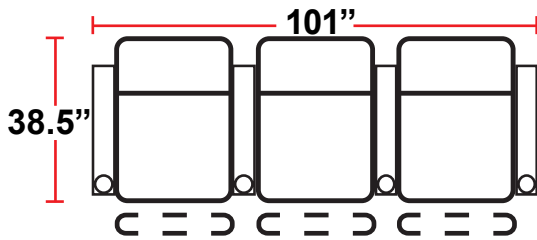

3906 - TWO-ARM POWER RECLINER

- 38.5"D x 33.5"W x 44"H

5206 - RIGHT-FACING STRAIGHT ARM POWER RECLINER

- 38.5"D x 28.5"W x 44"H

5306 - LEFT-FACING POWER ARM RECLINER

- 38.5"D x 28.5"W x 44"H

5346 - LEFT-FACING STRAIGHT/RIGHT-FACING WEDGE ARM POWER RECLINER

- 38.5"D x 42.5"W x 44"H

5441 - RIGHT FACING WEDGE ARM POWER RECLINER

- 38.5"D x 36"W x 44"H

5406 - ARMLESS POWER RECLINER

- 38.5"D x 25"W x 44"H

Back Height: 44" (45.25" when headrest up)

3906
Two-Arm Recliner
w/Power Recline

5206
Right Straight Arm
w/Power Recline

5306
Left Straight Arm
w/Power Recline

5346
LHF Straight Arm/RHF
Wedge Arm
w/Power Recline

5446
RHF Wedge Arm
w/Power Recline

5406
Armless Recliner
w/Power Recline

Configuration A
Straight Row of 2

Configuration A Curved
Curved Row of 2

Configuration B
Straight Row of 3

Configuration B Curved
Curved Row of 3

Configuration C
Straight Row of 4

Configuration C Curved
Curved Row of 4

Back Height: 44" (45.25" when headrest up)