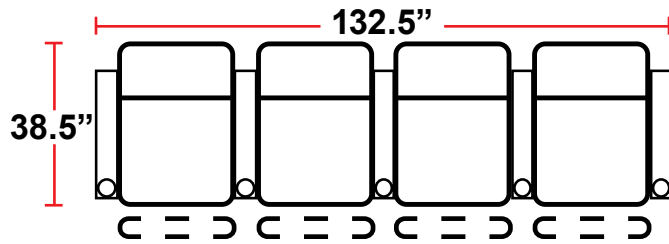

Configuration C
Straight Row of 4