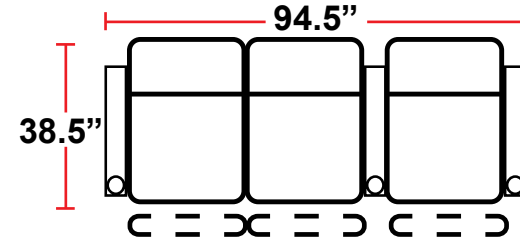

Configuration F
Row of 3, Loveseat Left