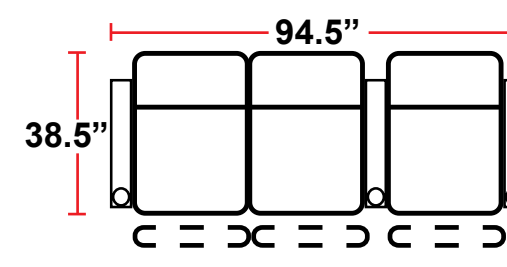

#### 5200 - RIGHT-FACING STRAIGHT ARM MANUAL RECLINER

- 38.5"D x 31.5"W x 44"H

#### 5300 - LEFT-FACING STRAIGHT ARM MANUAL RECLINER

- 38.5"D x 31.5"W x 44"H

#### 5400 - ARMLESS MANUAL RECLINER

- 38.5"D x 25"W x 44"H

Back Height: 44"

**3900**  
Two-Arm Recliner  
w/Manual Recline

**5200**  
Right Straight Arm  
w/Manual Recline

**5300**  
Left Straight Arm  
w/Manual Recline

**5400**  
Armless Recliner  
w/Manual Recline

Back Height: 44"

**Configuration G**  
Row of 3, Loveseat Right

**Configuration H**  
Straight Row of 5 with Sofa

**Configuration A**  
Straight Row of 2

**Configuration B**  
Straight Row of 3