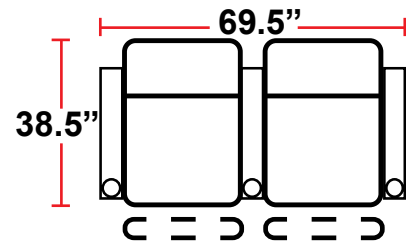

#### 5200 - RIGHT-FACING STRAIGHT ARM MANUAL RECLINER

- 38.5"D x 31.5"W x 44"H

#### 5300 - LEFT-FACING STRAIGHT ARM MANUAL RECLINER

- 38.5"D x 31.5"W x 44"H

#### 5400 - ARMLESS MANUAL RECLINER

- 38.5"D x 25"W x 44"H

Back Height: 44"

**3900**  
Two-Arm Recliner  
w/Manual Recline

**5200**  
Right Straight Arm  
w/Manual Recline

**5300**  
Left Straight Arm  
w/Manual Recline

**5400**  
Armless Recliner  
w/Manual Recline

Back Height: 44"

**Configuration G**  
Row of 3, Loveseat Right

**Configuration H**  
Straight Row of 5 with Sofa

**Configuration A**  
Straight Row of 2

**Configuration B**  
Straight Row of 3