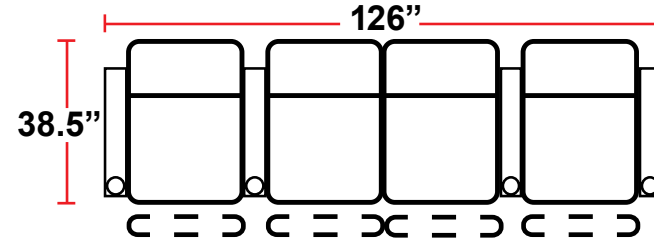

Configuration D
Straight Row of 4 with Loveseat