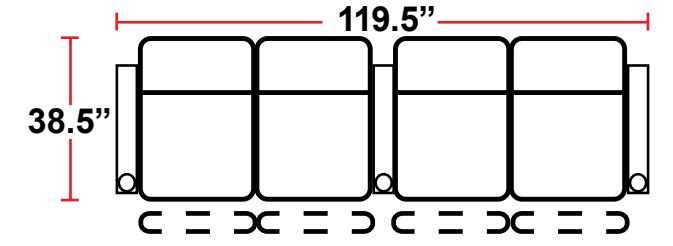

Configuration K
Double Loveseat