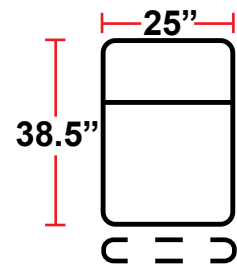

#### 5200 - RIGHT-FACING STRAIGHT ARM MANUAL RECLINER

- 38.5"D x 31.5"W x 44"H

#### 5300 - LEFT-FACING STRAIGHT ARM MANUAL RECLINER

- 38.5"D x 31.5"W x 44"H

#### 5400 - ARMLESS MANUAL RECLINER

- 38.5"D x 25"W x 44"H

Back Height: 44"

**3900**  
Two-Arm Recliner  
w/Manual Recline

**5200**  
Right Straight Arm  
w/Manual Recline

**5300**  
Left Straight Arm  
w/Manual Recline

**5400**  
Armless Recliner  
w/Manual Recline

Back Height: 44"

**Configuration G**  
Row of 3, Loveseat Right

**Configuration H**  
Straight Row of 5 with Sofa

**Configuration A**  
Straight Row of 2

**Configuration B**  
Straight Row of 3