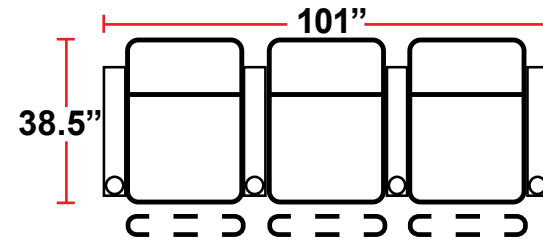

#### 5200 - RIGHT-FACING STRAIGHT ARM MANUAL RECLINER

- 38.5"D x 31.5"W x 44"H

#### 5300 - LEFT-FACING STRAIGHT ARM MANUAL RECLINER

- 38.5"D x 31.5"W x 44"H

#### 5400 - ARMLESS MANUAL RECLINER

- 38.5"D x 25"W x 44"H

Back Height: 44"

**3900**  
Two-Arm Recliner  
w/Manual Recline

**5200**  
Right Straight Arm  
w/Manual Recline

**5300**  
Left Straight Arm  
w/Manual Recline

**5400**  
Armless Recliner  
w/Manual Recline

Back Height: 44"

**Configuration G**  
Row of 3, Loveseat Right

**Configuration H**  
Straight Row of 5 with Sofa

**Configuration A**  
Straight Row of 2

**Configuration B**  
Straight Row of 3