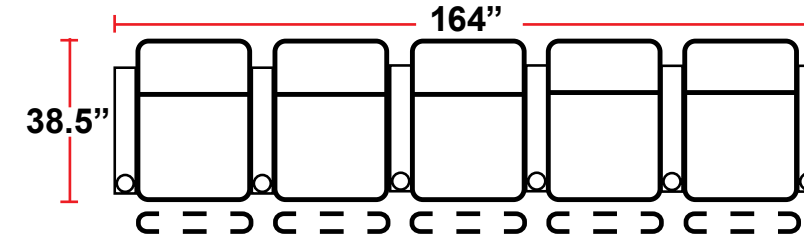

#### 5200 - RIGHT-FACING STRAIGHT ARM MANUAL RECLINER

- 38.5"D x 31.5"W x 44"H

#### 5300 - LEFT-FACING STRAIGHT ARM MANUAL RECLINER

- 38.5"D x 31.5"W x 44"H

#### 5400 - ARMLESS MANUAL RECLINER

- 38.5"D x 25"W x 44"H

Back Height: 44"

**3900**  
Two-Arm Recliner  
w/Manual Recline

**5200**  
Right Straight Arm  
w/Manual Recline

**5300**  
Left Straight Arm  
w/Manual Recline

**5400**  
Armless Recliner  
w/Manual Recline

Back Height: 44"

**Configuration G**  
Row of 3, Loveseat Right

**Configuration H**  
Straight Row of 5 with Sofa

**Configuration A**  
Straight Row of 2

**Configuration B**  
Straight Row of 3