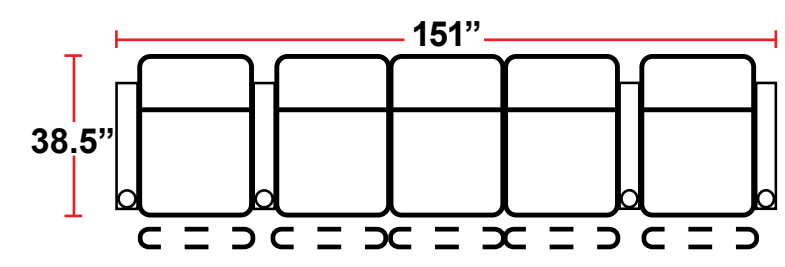

#### 5200 - RIGHT-FACING STRAIGHT ARM MANUAL RECLINER

- 38.5"D x 31.5"W x 44"H

#### 5300 - LEFT-FACING STRAIGHT ARM MANUAL RECLINER

- 38.5"D x 31.5"W x 44"H

#### 5400 - ARMLESS MANUAL RECLINER

- 38.5"D x 25"W x 44"H

Back Height: 44"

**3900**  
Two-Arm Recliner  
w/Manual Recline

**5200**  
Right Straight Arm  
w/Manual Recline

**5300**  
Left Straight Arm  
w/Manual Recline

**5400**  
Armless Recliner  
w/Manual Recline

Back Height: 44"

**Configuration G**  
Row of 3, Loveseat Right

**Configuration H**  
Straight Row of 5 with Sofa

**Configuration A**  
Straight Row of 2

**Configuration B**  
Straight Row of 3