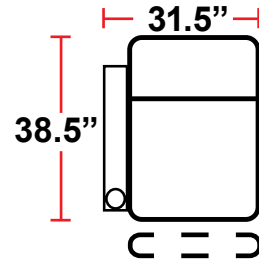

#### 5200 - RIGHT-FACING STRAIGHT ARM MANUAL RECLINER

- 38.5"D x 31.5"W x 44"H

#### 5300 - LEFT-FACING STRAIGHT ARM MANUAL RECLINER

- 38.5"D x 31.5"W x 44"H

#### 5400 - ARMLESS MANUAL RECLINER

- 38.5"D x 25"W x 44"H

Back Height: 44"

**3900**  
Two-Arm Recliner  
w/Manual Recline

**5200**  
Right Straight Arm  
w/Manual Recline

**5300**  
Left Straight Arm  
w/Manual Recline

**5400**  
Armless Recliner  
w/Manual Recline

Back Height: 44"

**Configuration G**  
Row of 3, Loveseat Right

**Configuration H**  
Straight Row of 5 with Sofa

**Configuration A**  
Straight Row of 2

**Configuration B**  
Straight Row of 3