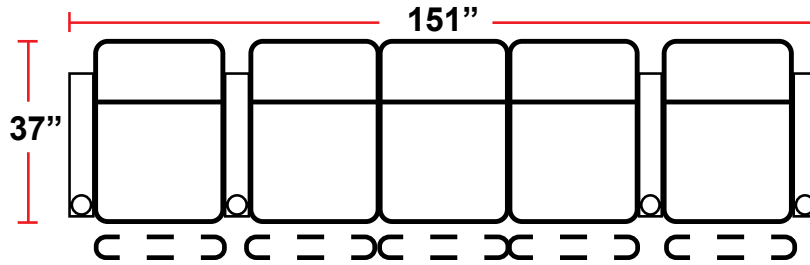

#### 5201 - RIGHT-FACING STRAIGHT ARM POWER RECLINER

- 37”D x 38.5”W x 45”H

#### 5301 - RIGHT-FACING STRAIGHT ARM POWER RECLINER

- 37”D x 31.5”W x 45”H

**Configuration E**  
Loveseat

**Configuration F**  
Row of 3 Right Loveseat

**Configuration G**  
Row of 3 Left Loveseat

Back Height: 45"

**Configuration H**  
Straight Row of 4 with love seat

**Configuration I**  
Straight Row of 5 with Sofa

**Configuration J**  
Straight Row of 5

**Configuration K**  
Straight Row of 6