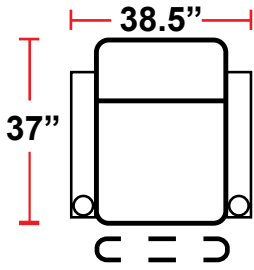

### DIMENSIONS

- BACK HEIGHT FROM FLOOR: 45”
- SEAT WIDTH: 24.5”
- SEAT DEPTH: 22.5”
- SEAT HEIGHT: 22”
- ARM WIDTH: 7”
- DEPTH: 37”
- DEPTH WHEN FULLY RECLINED: 67”
- SPACE NEEDED FOR RECLINE: 6-8”

#### 5201 - RIGHT-FACING STRAIGHT ARM POWER RECLINER

- 37”D x 38.5”W x 45”H

#### 5301 - RIGHT-FACING STRAIGHT ARM POWER RECLINER

- 37”D x 31.5”W x 45”H

#### 5401 - ARMLESS MANUAL/POWER RECLINER

- 37”D x 24.5”W x 45”H

Back Height: 45"

**3901**

Two-Arm Recliner  
w/Power Recline

**5201**

Right Straight Arm  
w/Power Recline

**5301**