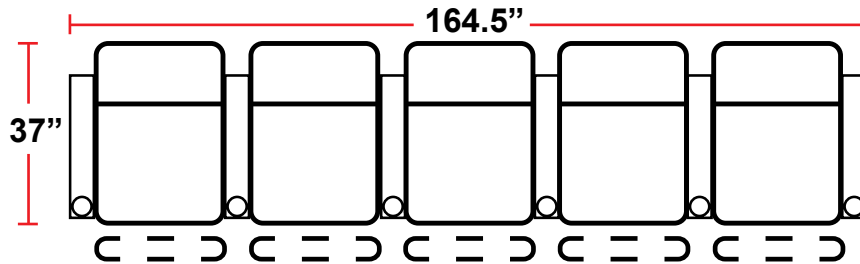

#### 5201 - RIGHT-FACING STRAIGHT ARM POWER RECLINER

- 37”D x 38.5”W x 45”H

#### 5301 - RIGHT-FACING STRAIGHT ARM POWER RECLINER

- 37”D x 31.5”W x 45”H

**Configuration E**  
Loveseat

**Configuration F**  
Row of 3 Right Loveseat

**Configuration G**  
Row of 3 Left Loveseat

Back Height: 45"

**Configuration H**  
Straight Row of 4 with love seat

**Configuration I**  
Straight Row of 5 with Sofa

**Configuration J**  
Straight Row of 5

**Configuration K**  
Straight Row of 6