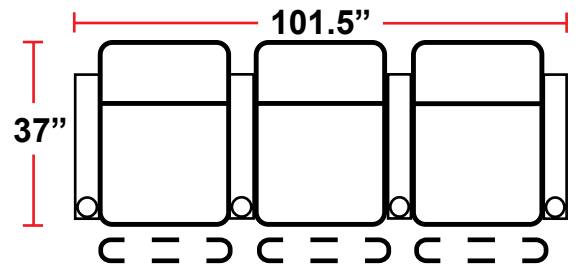

#### 5201 - RIGHT-FACING STRAIGHT ARM POWER RECLINER

- 37”D x 38.5”W x 45”H

#### 5301 - RIGHT-FACING STRAIGHT ARM POWER RECLINER

- 37”D x 31.5”W x 45”H

#### 5401 - ARMLESS MANUAL/POWER RECLINER

- 37”D x 24.5”W x 45”H

Back Height: 45"

**3901**

Two-Arm Recliner  
w/Power Recline

**5201**

Right Straight Arm  
w/Power Recline

**5301**

Left Straight Arm  
w/Power Recline

**5401**

Armless Recliner  
w/Power Recline

**Configuration A**  
Straight Row of 2

**Configuration B**  
Straight Row of 3

**Configuration C**  
Straight Row of 4

**Configuration D**  
Straight Row of 4 with Loveseat