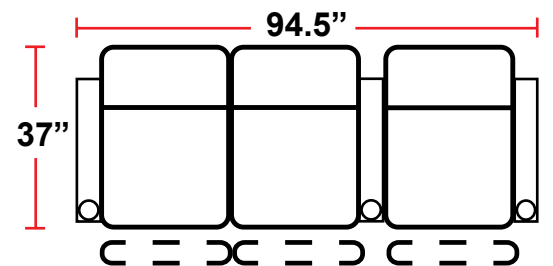

Configuration G
Row of 3 Left Loveseat