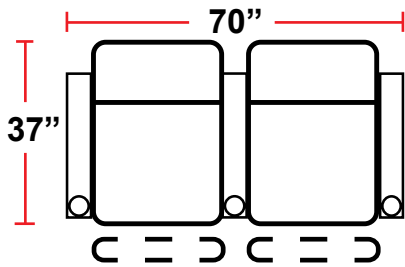

Configuration A
Straight Row of 2