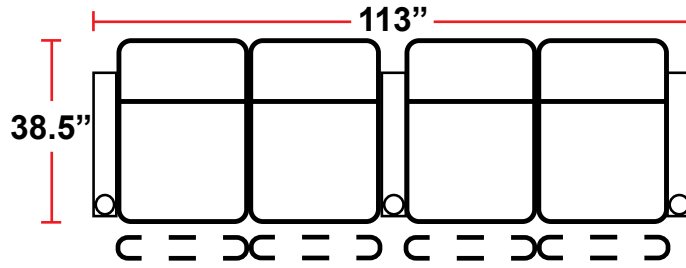

#### 5201 - RIGHT-FACING STRAIGHT ARM POWER RECLINER

- 37”D x 38.5”W x 45”H

#### 5301 - RIGHT-FACING STRAIGHT ARM POWER RECLINER

- 37”D x 31.5”W x 45”H

**Configuration E**  
Loveseat

**Configuration F**  
Row of 3 Right Loveseat

**Configuration G**  
Row of 3 Left Loveseat

Back Height: 45"

**Configuration H**  
Straight Row of 4 with love seat

**Configuration I**  
Straight Row of 5 with Sofa

**Configuration J**  
Straight Row of 5

**Configuration K**  
Straight Row of 6