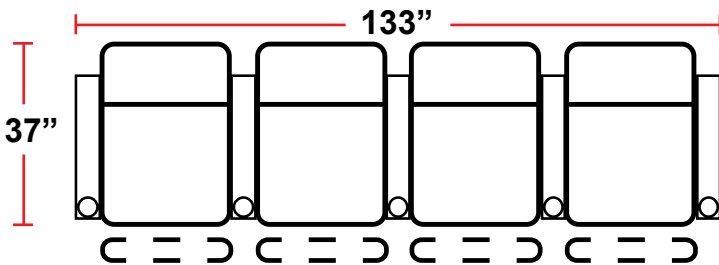

#### 5201 - RIGHT-FACING STRAIGHT ARM POWER RECLINER

- 37”D x 38.5”W x 45”H

#### 5301 - RIGHT-FACING STRAIGHT ARM POWER RECLINER

- 37”D x 31.5”W x 45”H

#### 5401 - ARMLESS MANUAL/POWER RECLINER

- 37”D x 24.5”W x 45”H

Back Height: 45"

**3901**

Two-Arm Recliner  
w/Power Recline

**5201**

Right Straight Arm  
w/Power Recline

**5301**

Left Straight Arm  
w/Power Recline

**5401**

Armless Recliner  
w/Power Recline

**Configuration A**  
Straight Row of 2

**Configuration B**  
Straight Row of 3

**Configuration C**  
Straight Row of 4

**Configuration D**  
Straight Row of 4 with Loveseat