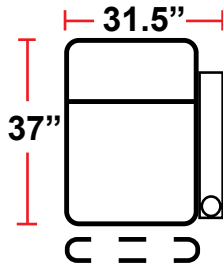

### DIMENSIONS

- BACK HEIGHT FROM FLOOR: 45”
- SEAT WIDTH: 24.5”
- SEAT DEPTH: 22.5”
- SEAT HEIGHT: 22”
- ARM WIDTH: 7”
- DEPTH: 37”
- DEPTH WHEN FULLY RECLINED: 67”
- SPACE NEEDED FOR RECLINE: 6-8”

#### 5201 - RIGHT-FACING STRAIGHT ARM POWER RECLINER

- 37”D x 38.5”W x 45”H

#### 5301 - RIGHT-FACING STRAIGHT ARM POWER RECLINER

- 37”D x 31.5”W x 45”H

#### 5401 - ARMLESS MANUAL/POWER RECLINER

- 37”D x 24.5”W x 45”H

Back Height: 45"

**3901**

Two-Arm Recliner  
w/Power Recline

**5201**

Right Straight Arm  
w/Power Recline

**5301**