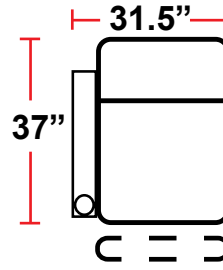

### DIMENSIONS

- BACK HEIGHT FROM FLOOR: 45”
- SEAT WIDTH: 24.5”
- SEAT DEPTH: 22.5”
- SEAT HEIGHT: 22”
- ARM WIDTH: 7”
- DEPTH: 37”
- DEPTH WHEN FULLY RECLINED: 67”
- SPACE NEEDED FOR RECLINE: 6-8”

#### 5201 - RIGHT-FACING STRAIGHT ARM POWER RECLINER

- 37”D x 38.5”W x 45”H

#### 5301 - RIGHT-FACING STRAIGHT ARM POWER RECLINER

- 37”D x 31.5”W x 45”H

#### 5401 - ARMLESS MANUAL/POWER RECLINER

- 37”D x 24.5”W x 45”H

Back Height: 45"

**3901**

Two-Arm Recliner  
w/Power Recline

**5201**

Right Straight Arm  
w/Power Recline

**5301**