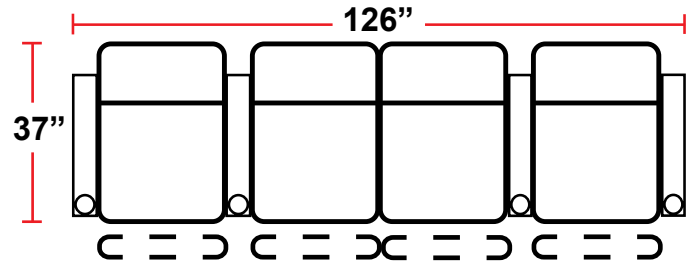

#### 5201 - RIGHT-FACING STRAIGHT ARM POWER RECLINER

- 37”D x 38.5”W x 45”H

#### 5301 - RIGHT-FACING STRAIGHT ARM POWER RECLINER

- 37”D x 31.5”W x 45”H

#### 5401 - ARMLESS MANUAL/POWER RECLINER

- 37”D x 24.5”W x 45”H

Back Height: 45"

**3901**

Two-Arm Recliner  
w/Power Recline

**5201**

Right Straight Arm  
w/Power Recline

**5301**

Left Straight Arm  
w/Power Recline

**5401**

Armless Recliner  
w/Power Recline

**Configuration A**  
Straight Row of 2

**Configuration B**  
Straight Row of 3

**Configuration C**  
Straight Row of 4

**Configuration D**  
Straight Row of 4 with Loveseat