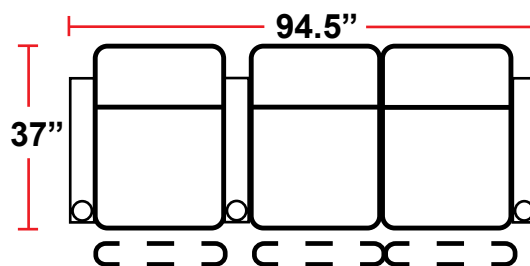

Configuration F
Row of 3 Right Loveseat