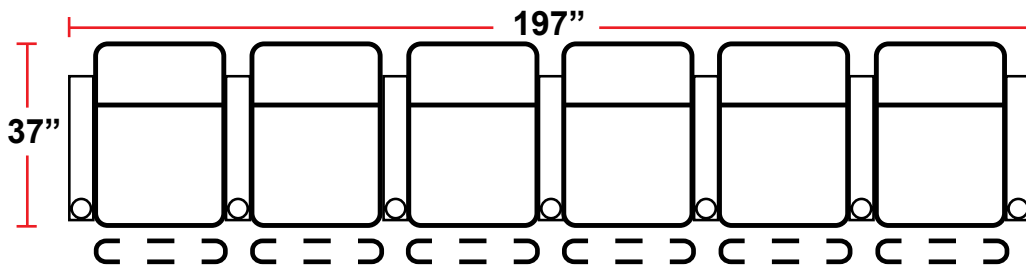

#### 5201 - RIGHT-FACING STRAIGHT ARM POWER RECLINER

- 37”D x 38.5”W x 45”H

#### 5301 - RIGHT-FACING STRAIGHT ARM POWER RECLINER

- 37”D x 31.5”W x 45”H

**Configuration E**  
Loveseat

**Configuration F**  
Row of 3 Right Loveseat

**Configuration G**  
Row of 3 Left Loveseat

Back Height: 45"

**Configuration H**  
Straight Row of 4 with love seat

**Configuration I**  
Straight Row of 5 with Sofa

**Configuration J**  
Straight Row of 5

**Configuration K**  
Straight Row of 6