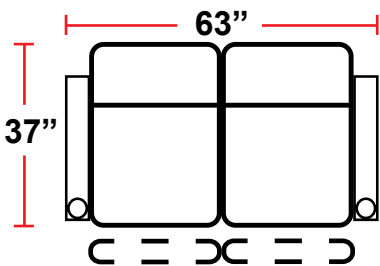

#### 5201 - RIGHT-FACING STRAIGHT ARM POWER RECLINER

- 37”D x 38.5”W x 45”H

#### 5301 - RIGHT-FACING STRAIGHT ARM POWER RECLINER

- 37”D x 31.5”W x 45”H

#### 5401 - ARMLESS MANUAL/POWER RECLINER

- 37”D x 24.5”W x 45”H

Back Height: 45"

**3901**

Two-Arm Recliner  
w/Power Recline

**5201**

Right Straight Arm  
w/Power Recline

**5301**

Left Straight Arm  
w/Power Recline

**5401**

Armless Recliner  
w/Power Recline

**Configuration A**  
Straight Row of 2

**Configuration B**  
Straight Row of 3

**Configuration C**  
Straight Row of 4

**Configuration D**  
Straight Row of 4 with Loveseat