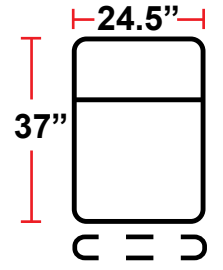

5401

Armless Recliner
w/Power Recline