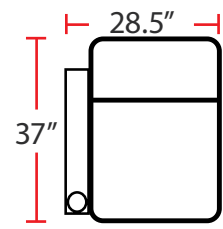

### DIMENSIONS

- BACK HEIGHT FROM FLOOR: 42"
- SEAT WIDTH: 23.5"
- SEAT DEPTH: 21.5"
- SEAT HEIGHT: 22"
- ARM WIDTH: 5"
- DEPTH: 37"
- DEPTH WHEN RECLINED: 66"
- SPACE NEEDED FOR RECLINE: 4"

#### 5201 - RIGHT-FACING STRAIGHT ARM POWER RECLINER

- 37"D x 28.5"W x 42"H

#### 5301 - LEFT-FACING POWER ARM RECLINER

- 37"D x 28.5"W x 42"H

#### 5401 - ARMLESS POWER RECLINER

- 37"D x 23.5"W x 42"H

Back Height: 42"

**3901**  
Two-Arm Straight  
Power Recliner

**5201**  
Right Straight  
Power Recliner

**5301**  
Left Straight  
Power Recliner

**5401**  
Armless  
Power Recliner