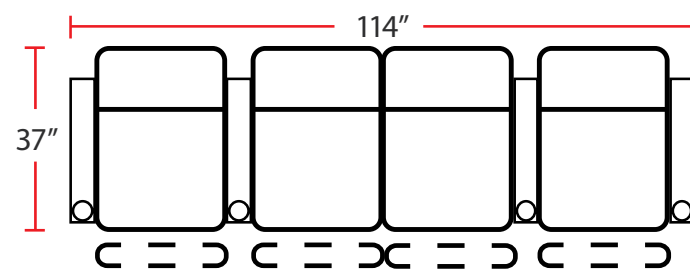

#### 5201 - RIGHT-FACING STRAIGHT ARM POWER RECLINER

- 37"D x 28.5"W x 42"H

#### 5301 - LEFT-FACING POWER ARM RECLINER

- 37"D x 28.5"W x 42"H

#### 5401 - ARMLESS POWER RECLINER

- 37"D x 23.5"W x 42"H

Back Height: 42"

**3901**  
Two-Arm Straight  
Power Recliner

**5201**  
Right Straight  
Power Recliner

**5301**  
Left Straight  
Power Recliner

**5401**  
Armless  
Power Recliner

**Configuration A**  
Power Straight Row of 2

**Configuration B**  
Power Straight Row of 3

**Configuration C**  
Power Straight Row of 4

**Configuration D**  
Power Straight Row of 4 with Center Loveseat