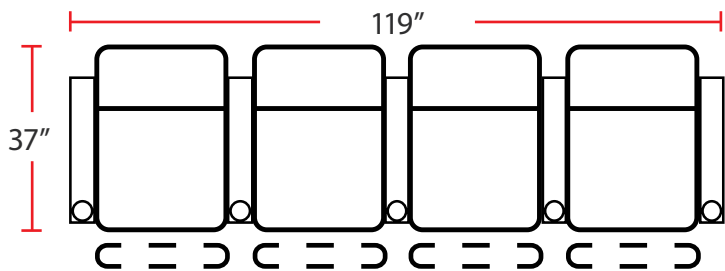

#### 5201 - RIGHT-FACING STRAIGHT ARM POWER RECLINER

- 37"D x 28.5"W x 42"H

#### 5301 - LEFT-FACING POWER ARM RECLINER

- 37"D x 28.5"W x 42"H

#### 5401 - ARMLESS POWER RECLINER

- 37"D x 23.5"W x 42"H

Back Height: 42"

**3901**  
Two-Arm Straight  
Power Recliner

**5201**  
Right Straight  
Power Recliner

**5301**  
Left Straight  
Power Recliner

**5401**  
Armless  
Power Recliner

**Configuration A**  
Power Straight Row of 2

**Configuration B**  
Power Straight Row of 3

**Configuration C**  
Power Straight Row of 4

**Configuration D**  
Power Straight Row of 4 with Center Loveseat