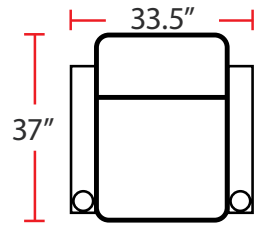

### DIMENSIONS

- BACK HEIGHT FROM FLOOR: 42"
- SEAT WIDTH: 23.5"
- SEAT DEPTH: 21.5"
- SEAT HEIGHT: 22"
- ARM WIDTH: 5"
- DEPTH: 37"
- DEPTH WHEN RECLINED: 66"
- SPACE NEEDED FOR RECLINE: 4"

#### 5201 - RIGHT-FACING STRAIGHT ARM POWER RECLINER

- 37"D x 28.5"W x 42"H

#### 5301 - LEFT-FACING POWER ARM RECLINER

- 37"D x 28.5"W x 42"H

#### 5401 - ARMLESS POWER RECLINER

- 37"D x 23.5"W x 42"H

Back Height: 42"

**3901**  
Two-Arm Straight  
Power Recliner

**5201**  
Right Straight  
Power Recliner

**5301**  
Left Straight  
Power Recliner

**5401**  
Armless  
Power Recliner