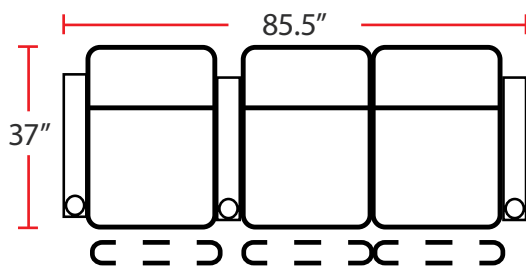

Configuration F
Power Row of 3 Right Loveseat