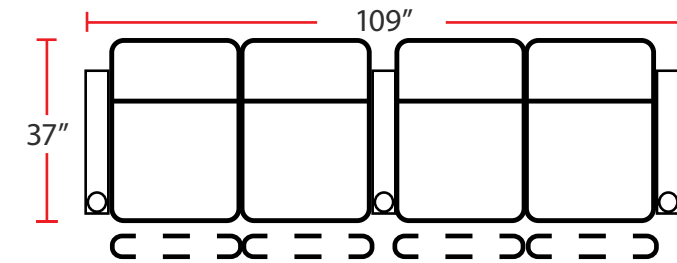

#### 5201 - RIGHT-FACING STRAIGHT ARM POWER RECLINER

- 37"D x 28.5"W x 42"H

#### 5401 - ARMLESS POWER RECLINER

- 37"D x 23.5"W x 42"H

Back Height: 42"

**3901**  
Two-Arm Straight  
Power Recliner

**5201**  
Right Straight  
Power Recliner

**5301**  
Left Straight  
Power Recliner

**5401**  
Armless  
Power Recliner

**Configuration E**  
Power Loveseat

**Configuration F**  
Power Row of 3 Right Loveseat

**Configuration G**  
Power Row of 3 Left Loveseat

Back Height: 42"

**Configuration H**  
Power Straight Row of 4 with Double Loveseat

**Configuration I**  
Power Straight Row of 5 with Center Sofa

**Configuration J**  
Power Straight Row of 5

**Configuration K**  
Power Straight Row of 6