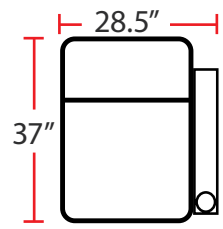

### DIMENSIONS

- BACK HEIGHT FROM FLOOR: 42"
- SEAT WIDTH: 23.5"
- SEAT DEPTH: 21.5"
- SEAT HEIGHT: 22"
- ARM WIDTH: 5"
- DEPTH: 37"
- DEPTH WHEN RECLINED: 66"
- SPACE NEEDED FOR RECLINE: 4"

#### 5201 - RIGHT-FACING STRAIGHT ARM POWER RECLINER

- 37"D x 28.5"W x 42"H

#### 5301 - LEFT-FACING POWER ARM RECLINER

- 37"D x 28.5"W x 42"H

#### 5401 - ARMLESS POWER RECLINER

- 37"D x 23.5"W x 42"H

Back Height: 42"

**3901**  
Two-Arm Straight  
Power Recliner

**5201**  
Right Straight  
Power Recliner

**5301**  
Left Straight  
Power Recliner

**5401**  
Armless  
Power Recliner