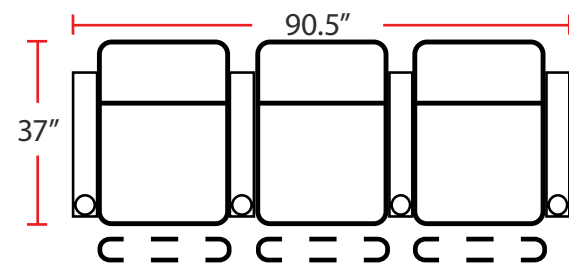

#### 5201 - RIGHT-FACING STRAIGHT ARM POWER RECLINER

- 37"D x 28.5"W x 42"H

#### 5301 - LEFT-FACING POWER ARM RECLINER

- 37"D x 28.5"W x 42"H

#### 5401 - ARMLESS POWER RECLINER

- 37"D x 23.5"W x 42"H

Back Height: 42"

**3901**  
Two-Arm Straight  
Power Recliner

**5201**  
Right Straight  
Power Recliner

**5301**  
Left Straight  
Power Recliner

**5401**  
Armless  
Power Recliner

**Configuration A**  
Power Straight Row of 2

**Configuration B**  
Power Straight Row of 3

**Configuration C**  
Power Straight Row of 4

**Configuration D**  
Power Straight Row of 4 with Center Loveseat