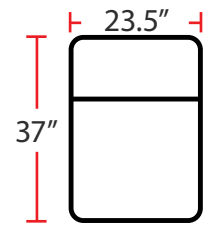

### DIMENSIONS

- BACK HEIGHT FROM FLOOR: 42"
- SEAT WIDTH: 23.5"
- SEAT DEPTH: 21.5"
- SEAT HEIGHT: 22"
- ARM WIDTH: 5"
- DEPTH: 37"
- DEPTH WHEN RECLINED: 66"
- SPACE NEEDED FOR RECLINE: 4"

#### 5201 - RIGHT-FACING STRAIGHT ARM POWER RECLINER

- 37"D x 28.5"W x 42"H

#### 5301 - LEFT-FACING POWER ARM RECLINER

- 37"D x 28.5"W x 42"H

#### 5401 - ARMLESS POWER RECLINER

- 37"D x 23.5"W x 42"H

Back Height: 42"

**3901**  
Two-Arm Straight  
Power Recliner

**5201**  
Right Straight  
Power Recliner

**5301**  
Left Straight  
Power Recliner

**5401**  
Armless  
Power Recliner