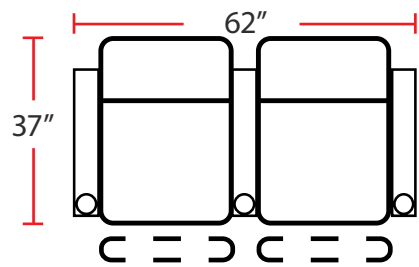

#### 5201 - RIGHT-FACING STRAIGHT ARM POWER RECLINER

- 37"D x 28.5"W x 42"H

#### 5301 - LEFT-FACING POWER ARM RECLINER

- 37"D x 28.5"W x 42"H

#### 5401 - ARMLESS POWER RECLINER

- 37"D x 23.5"W x 42"H

Back Height: 42"

**3901**  
Two-Arm Straight  
Power Recliner

**5201**  
Right Straight  
Power Recliner

**5301**  
Left Straight  
Power Recliner

**5401**  
Armless  
Power Recliner

**Configuration A**  
Power Straight Row of 2

**Configuration B**  
Power Straight Row of 3

**Configuration C**  
Power Straight Row of 4

**Configuration D**  
Power Straight Row of 4 with Center Loveseat