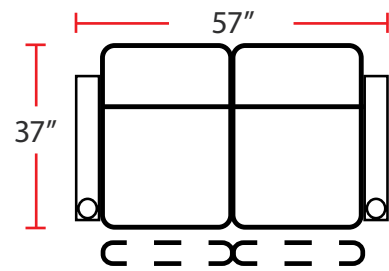

#### 5201 - RIGHT-FACING STRAIGHT ARM POWER RECLINER

- 37"D x 28.5"W x 42"H

#### 5301 - LEFT-FACING POWER ARM RECLINER

- 37"D x 28.5"W x 42"H

#### 5401 - ARMLESS POWER RECLINER

- 37"D x 23.5"W x 42"H

Back Height: 42"

**3901**  
Two-Arm Straight  
Power Recliner

**5201**  
Right Straight  
Power Recliner

**5301**  
Left Straight  
Power Recliner

**5401**  
Armless  
Power Recliner

**Configuration A**  
Power Straight Row of 2

**Configuration B**  
Power Straight Row of 3

**Configuration C**  
Power Straight Row of 4

**Configuration D**  
Power Straight Row of 4 with Center Loveseat