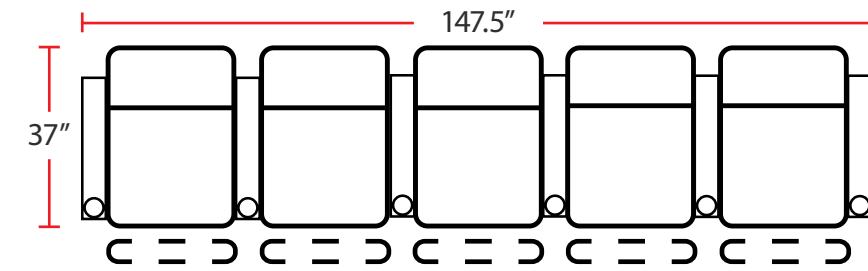

#### 5201 - RIGHT-FACING STRAIGHT ARM POWER RECLINER

- 37"D x 28.5"W x 42"H

#### 5401 - ARMLESS POWER RECLINER

- 37"D x 23.5"W x 42"H

Back Height: 42"

**3901**  
Two-Arm Straight  
Power Recliner

**5201**  
Right Straight  
Power Recliner

**5301**  
Left Straight  
Power Recliner

**5401**  
Armless  
Power Recliner

**Configuration E**  
Power Loveseat

**Configuration F**  
Power Row of 3 Right Loveseat

**Configuration G**  
Power Row of 3 Left Loveseat

Back Height: 42"

**Configuration H**  
Power Straight Row of 4 with Double Loveseat

**Configuration I**  
Power Straight Row of 5 with Center Sofa

**Configuration J**  
Power Straight Row of 5

**Configuration K**  
Power Straight Row of 6