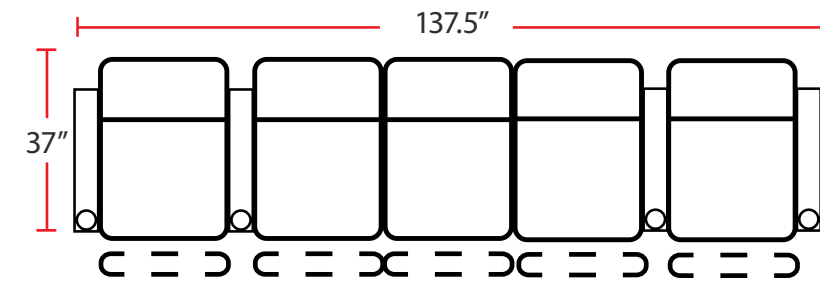

#### 5201 - RIGHT-FACING STRAIGHT ARM POWER RECLINER

- 37"D x 28.5"W x 42"H

#### 5401 - ARMLESS POWER RECLINER

- 37"D x 23.5"W x 42"H

Back Height: 42"

**3901**  
Two-Arm Straight  
Power Recliner

**5201**  
Right Straight  
Power Recliner

**5301**  
Left Straight  
Power Recliner

**5401**  
Armless  
Power Recliner

**Configuration E**  
Power Loveseat

**Configuration F**  
Power Row of 3 Right Loveseat

**Configuration G**  
Power Row of 3 Left Loveseat

Back Height: 42"

**Configuration H**  
Power Straight Row of 4 with Double Loveseat

**Configuration I**  
Power Straight Row of 5 with Center Sofa

**Configuration J**  
Power Straight Row of 5

**Configuration K**  
Power Straight Row of 6