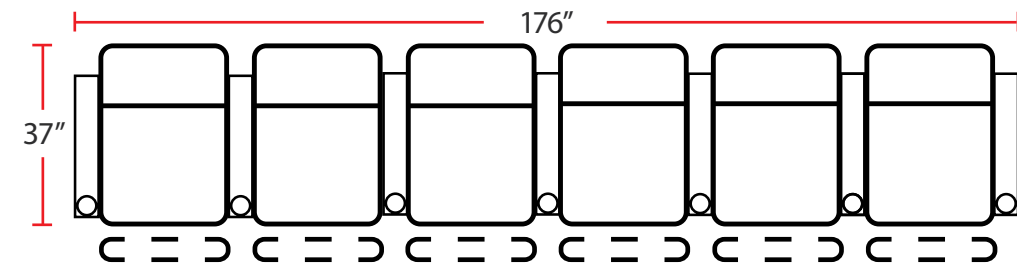

#### 5201 - RIGHT-FACING STRAIGHT ARM POWER RECLINER

- 37"D x 28.5"W x 42"H

#### 5401 - ARMLESS POWER RECLINER

- 37"D x 23.5"W x 42"H

Back Height: 42"

**3901**  
Two-Arm Straight  
Power Recliner

**5201**  
Right Straight  
Power Recliner

**5301**  
Left Straight  
Power Recliner

**5401**  
Armless  
Power Recliner

**Configuration E**  
Power Loveseat

**Configuration F**  
Power Row of 3 Right Loveseat

**Configuration G**  
Power Row of 3 Left Loveseat

Back Height: 42"

**Configuration H**  
Power Straight Row of 4 with Double Loveseat

**Configuration I**  
Power Straight Row of 5 with Center Sofa

**Configuration J**  
Power Straight Row of 5

**Configuration K**  
Power Straight Row of 6