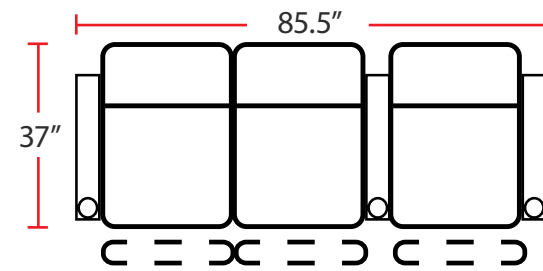

Configuration G
Power Row of 3 Left Loveseat

Back Height: 42"