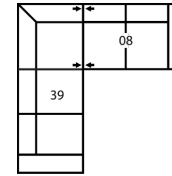

Depth - measured from the front edge of the seat cushion to the top of the back.

Width - measured from the widest point of the arm or arm pillow to the widest point of the opposite arm or arm pillow.

Arm Height - measured from the top of the arm to the floor.

Reclining Chairs, Sofabed Mechanisms and Sofabed Mattresses - two year warranty

Seat Cushion Foam and Fibre-filled Components - five year pro-rated warranty

CONFIGURATION CH

114 x 90"

290 x 229cm

CONFIGURATION C1

88 x 63"

224 x 160cm

CONFIGURATION C2

91 x 90"

231 x 229cm

CONFIGURATION C3

126 x 46"

320 x 117cm

CONFIGURATION C4

124 x 101"

315 x 257cm

CONFIGURATION C5

151 x 50"

384 x 127cm

CONFIGURATION C6

113 x 92"