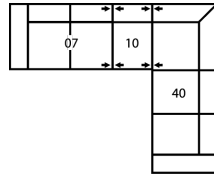

CONFIGURATION CH

114 x 90"

290 x 229cm