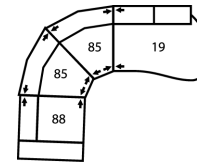

Depth - measured from the front edge of the seat cushion to the top of the back.

Width - measured from the widest point of the arm or arm pillow to the widest point of the opposite arm or arm pillow.

Arm Height - measured from the top of the arm to the floor.

88 x 63"

224 x 160cm

CONFIGURATION C2

91 x 90"

231 x 229cm

CONFIGURATION C3

126 x 46"

320 x 117cm

CONFIGURATION C4

124 x 101"

315 x 257cm

CONFIGURATION C5

151 x 50"

384 x 127cm

CONFIGURATION C6

113 x 92"

287 x 234cm

CONFIGURATION C7

101 x 101"

257 x 257cm