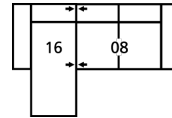

Depth - measured from the front edge of the seat cushion to the top of the back.

Width - measured from the widest point of the arm or arm pillow to the widest point of the opposite arm or arm pillow.

Arm Height - measured from the top of the arm to the floor.

Reclining Chairs, Sofabed Mechanisms and Sofabed Mattresses - two year warranty

Seat Cushion Foam and Fibre-filled Components - five year pro-rated warranty

CONFIGURATION CH

114 x 90"

290 x 229cm

CONFIGURATION C1

88 x 63"

224 x 160cm

CONFIGURATION C2

91 x 90"

231 x 229cm

CONFIGURATION C3

126 x 46"

320 x 117cm

CONFIGURATION C4

124 x 101"

315 x 257cm

CONFIGURATION C5

151 x 50"

384 x 127cm

CONFIGURATION C6

113 x 92"