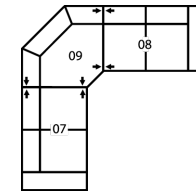

Depth - measured from the front edge of the seat cushion to the top of the back.

Width - measured from the widest point of the arm or arm pillow to the widest point of the opposite arm or arm pillow.

Arm Height - measured from the top of the arm to the floor.

88 x 63"

224 x 160cm

CONFIGURATION C2

91 x 90"

231 x 229cm

CONFIGURATION C3

126 x 46"

320 x 117cm

CONFIGURATION C4

124 x 101"

315 x 257cm

CONFIGURATION C5

151 x 50"

384 x 127cm

CONFIGURATION C6

113 x 92"

287 x 234cm

CONFIGURATION C7

101 x 101"

257 x 257cm