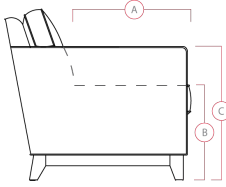

77495 CYPRESS

Dimensions shown as Width x Depth x Height. Specifications are correct at time of printing and are subject to change without notice.
LHF - left hand facing RHF - right hand facing IA - inside arm to inside

Dimensions

A - Seat Depth - 20" / 51cm

B - Seat Height - 18" / 46cm

C - Arm Height - 25" / 64cm

Features

- Back: 11 or 12 gauge sinuous springs which are engineered to provide lasting comfort and strength
- Seat: 8 gauge sinuous wire springs for superior ride and comfort
- High resilience seat foam for superior durability and comfort
- Hardwood, softwood and engineered wood products; all joints pinned & glued for uniformity & strength