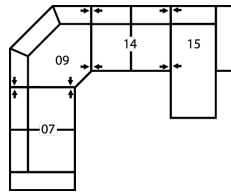

Depth - measured from the front edge of the seat cushion to the top of the back.

Width - measured from the widest point of the arm or arm pillow to the widest point of the opposite arm or arm pillow.

Arm Height - measured from the top of the arm to the floor.

88 x 63"

224 x 160cm

CONFIGURATION C2

91 x 90"

231 x 229cm

CONFIGURATION C3

126 x 46"

320 x 117cm

CONFIGURATION C4

124 x 101"

315 x 257cm

CONFIGURATION C5

151 x 50"

384 x 127cm

CONFIGURATION C6

113 x 92"