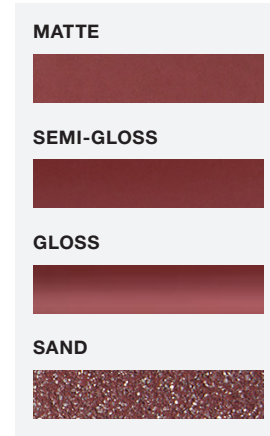

COLOR CHART

COLORS

PLEASE SEE OUR COLOR OPTIONS BELOW

Not all products are available in all colors. Custom colors are available for a nominal fee. Please contact us for any color related question.

AVAILABLE STANDARD COLORS IN FIBERGLASS AND PREMIER COMPOSITE PVC

STANDARD FINISHES

ARMORECOAT REAL METAL COATINGS

SPECIALTY METALLIC PAINTS