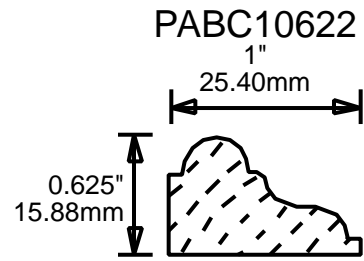

BASE CAPS

MOLDING PROFILE GUIDE

CONTACT US FOR ORDERING INFORMATION
SPECIAL ORDER PROFILES ALLOW UP TO 4 WEEKS