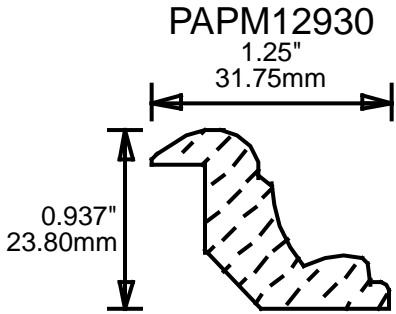

MOLDING PROFILE GUIDE

CONTACT US FOR ORDERING INFORMATION
SPECIAL ORDER PROFILES ALLOW UP TO 4 WEEKS