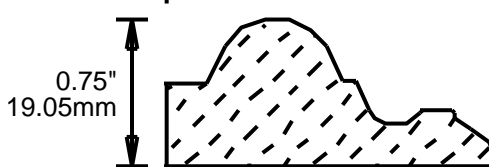

PABC17755

1.75"  
44.45mm

PABC17756

1.75"  
44.45mm

CONTACT US FOR ORDERING INFORMATION  
SPECIAL ORDER PROFILES ALLOW UP TO 4 WEEKS

*MOLDING PROFILE GUIDE*

CONTACT US FOR ORDERING INFORMATION  
 SPECIAL ORDER PROFILES ALLOW UP TO 4 WEEKS