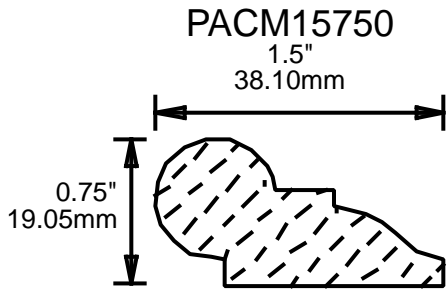

MOLDING PROFILE GUIDE