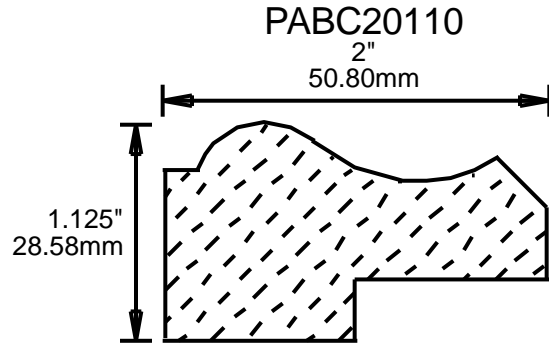

BASE CAPS

MOLDING PROFILE GUIDE

CONTACT US FOR ORDERING INFORMATION
SPECIAL ORDER PROFILES ALLOW UP TO 4 WEEKS