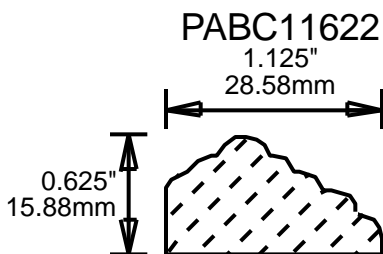

MOLDING PROFILE GUIDE

CONTACT US FOR ORDERING INFORMATION
SPECIAL ORDER PROFILES ALLOW UP TO 4 WEEKS