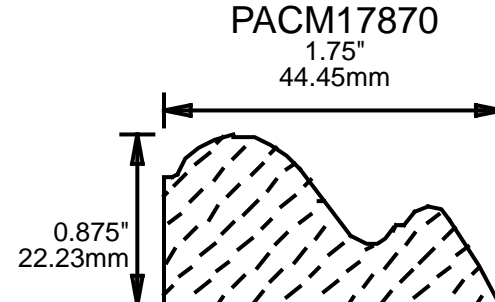

MOLDING PROFILE GUIDE