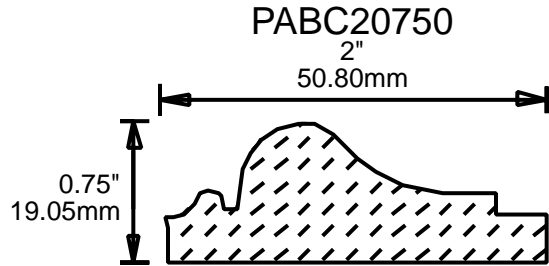

BASE CAPS

MOLDING PROFILE GUIDE

CONTACT US FOR ORDERING INFORMATION
SPECIAL ORDER PROFILES ALLOW UP TO 4 WEEKS