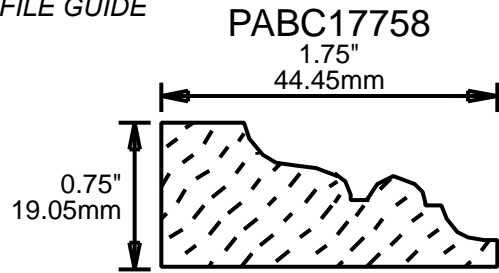

PABC17755

1.75"  
44.45mm

PABC17756

1.75"  
44.45mm

CONTACT US FOR ORDERING INFORMATION  
SPECIAL ORDER PROFILES ALLOW UP TO 4 WEEKS

*MOLDING PROFILE GUIDE*

CONTACT US FOR ORDERING INFORMATION  
 SPECIAL ORDER PROFILES ALLOW UP TO 4 WEEKS