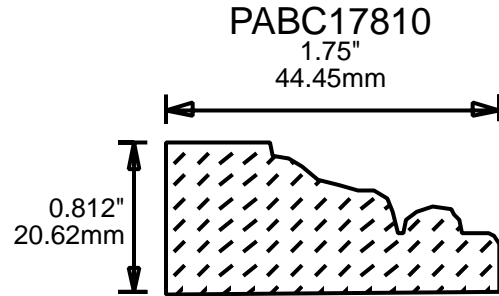

PABC17755

1.75"  
44.45mm

PABC17756

1.75"  
44.45mm

CONTACT US FOR ORDERING INFORMATION  
SPECIAL ORDER PROFILES ALLOW UP TO 4 WEEKS

*MOLDING PROFILE GUIDE*

CONTACT US FOR ORDERING INFORMATION  
 SPECIAL ORDER PROFILES ALLOW UP TO 4 WEEKS