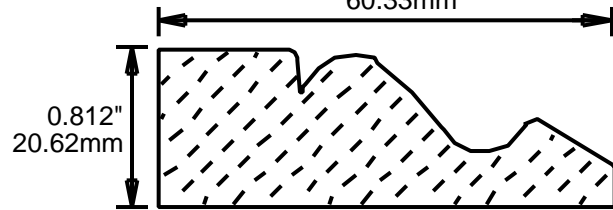

PABC23810

2.375"
60.33mm