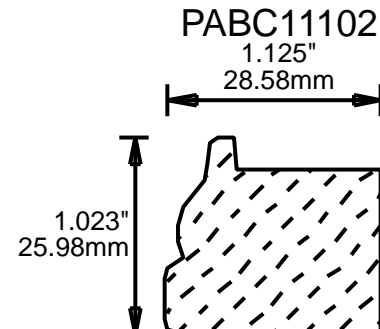

BASE CAPS

MOLDING PROFILE GUIDE

CONTACT US FOR ORDERING INFORMATION
SPECIAL ORDER PROFILES ALLOW UP TO 4 WEEKS