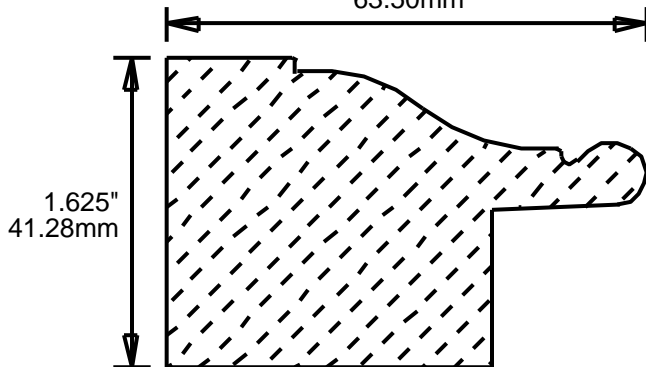

## MOLDING PROFILE GUIDE

CONTACT US FOR ORDERING INFORMATION  
SPECIAL ORDER PROFILES ALLOW UP TO 4 WEEKS

PABC22100 MOLDING PROFILE GUIDE

2.25"  
57.15mm

PABC22370

2.25"  
57.15mm

PABC22750

2.25"  
57.15mm

PABC23620

2.313"  
58.75mm

PABC23810

2.375"  
60.33mm

PABC25150

2.5"  
63.50mm

PABC25160

2.5"  
63.50mm