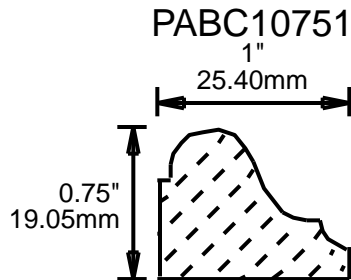

BASE CAPS

MOLDING PROFILE GUIDE

CONTACT US FOR ORDERING INFORMATION
SPECIAL ORDER PROFILES ALLOW UP TO 4 WEEKS