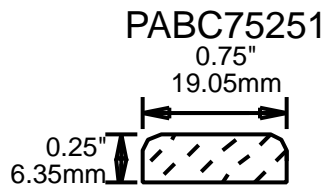

CONTACT US FOR ORDERING INFORMATION
SPECIAL ORDER PROFILES ALLOW UP TO 4 WEEKS