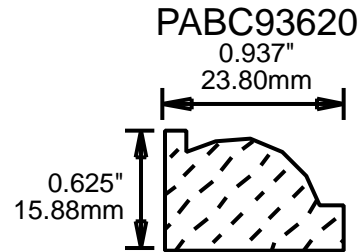

BASE CAPS

MOLDING PROFILE GUIDE

CONTACT US FOR ORDERING INFORMATION
SPECIAL ORDER PROFILES ALLOW UP TO 4 WEEKS