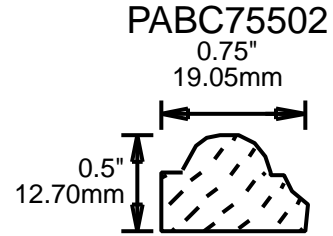

CONTACT US FOR ORDERING INFORMATION
SPECIAL ORDER PROFILES ALLOW UP TO 4 WEEKS