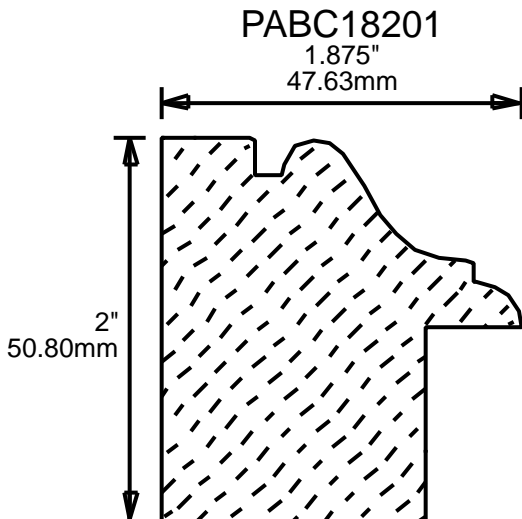

PABC17755

1.75"  
44.45mm

PABC17756

1.75"  
44.45mm

CONTACT US FOR ORDERING INFORMATION  
SPECIAL ORDER PROFILES ALLOW UP TO 4 WEEKS

*MOLDING PROFILE GUIDE*

CONTACT US FOR ORDERING INFORMATION  
 SPECIAL ORDER PROFILES ALLOW UP TO 4 WEEKS

2.031"  
51.59mm

PAPM26750

2.625"  
66.68mm

CONTACT US FOR ORDERING INFORMATION  
SPECIAL ORDER PROFILES ALLOW UP TO 4 WEEKS