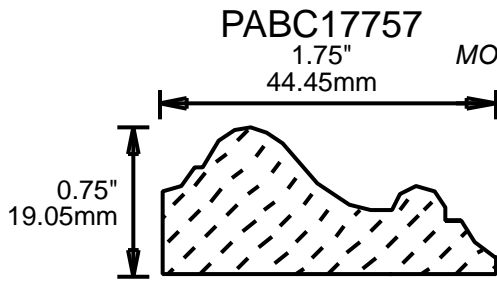

PABC17755

1.75"  
44.45mm

PABC17756

1.75"  
44.45mm

CONTACT US FOR ORDERING INFORMATION  
SPECIAL ORDER PROFILES ALLOW UP TO 4 WEEKS

*MOLDING PROFILE GUIDE*

CONTACT US FOR ORDERING INFORMATION  
 SPECIAL ORDER PROFILES ALLOW UP TO 4 WEEKS