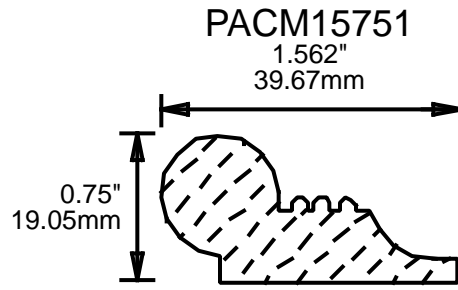

MOLDING PROFILE GUIDE