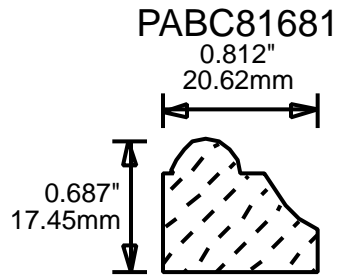

BASE CAPS

MOLDING PROFILE GUIDE

CONTACT US FOR ORDERING INFORMATION
SPECIAL ORDER PROFILES ALLOW UP TO 4 WEEKS