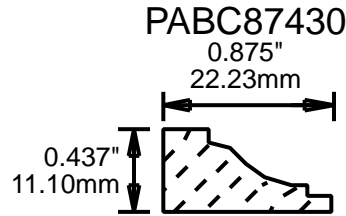

BASE CAPS

MOLDING PROFILE GUIDE

CONTACT US FOR ORDERING INFORMATION
SPECIAL ORDER PROFILES ALLOW UP TO 4 WEEKS