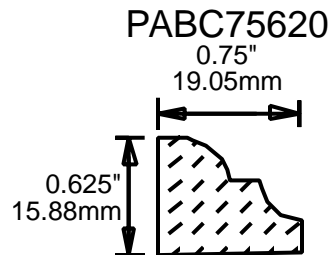

## MOLDING PROFILE GUIDE

CONTACT US FOR ORDERING INFORMATION  
SPECIAL ORDER PROFILES ALLOW UP TO 4 WEEKS

PABC22100 MOLDING PROFILE GUIDE

2.25"  
57.15mm

PABC22370

2.25"  
57.15mm

PABC22750

2.25"  
57.15mm

PABC23620

2.313"  
58.75mm

PABC23810

2.375"  
60.33mm

PABC25150

2.5"  
63.50mm

PABC25160

2.5"  
63.50mm

PABC25680

2.5"  
63.50mm

CONTACT US FOR ORDERING INFORMATION  
SPECIAL ORDER PROFILES ALLOW UP TO 4 WEEKS

CONTACT US FOR ORDERING INFORMATION  
 SPECIAL ORDER PROFILES ALLOW UP TO 4 WEEKS