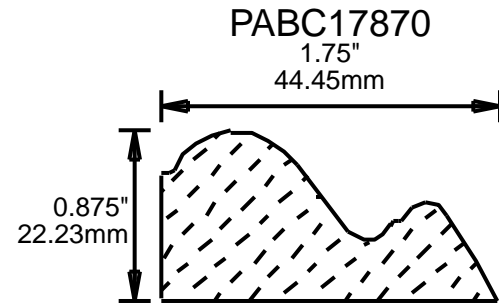

PABC17755

1.75"  
44.45mm

PABC17756

1.75"  
44.45mm

CONTACT US FOR ORDERING INFORMATION  
SPECIAL ORDER PROFILES ALLOW UP TO 4 WEEKS

*MOLDING PROFILE GUIDE*

CONTACT US FOR ORDERING INFORMATION  
 SPECIAL ORDER PROFILES ALLOW UP TO 4 WEEKS