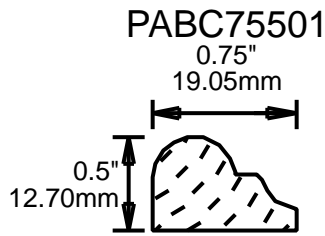

## MOLDING PROFILE GUIDE

CONTACT US FOR ORDERING INFORMATION  
SPECIAL ORDER PROFILES ALLOW UP TO 4 WEEKS

PABC22100 MOLDING PROFILE GUIDE

2.25"  
57.15mm

PABC22370

2.25"  
57.15mm

PABC22750

2.25"  
57.15mm

PABC23620

2.313"  
58.75mm

PABC23810

2.375"  
60.33mm

PABC25150

2.5"  
63.50mm

PABC25160

2.5"  
63.50mm

PABC25680

2.5"  
63.50mm

CONTACT US FOR ORDERING INFORMATION  
SPECIAL ORDER PROFILES ALLOW UP TO 4 WEEKS

CONTACT US FOR ORDERING INFORMATION  
 SPECIAL ORDER PROFILES ALLOW UP TO 4 WEEKS