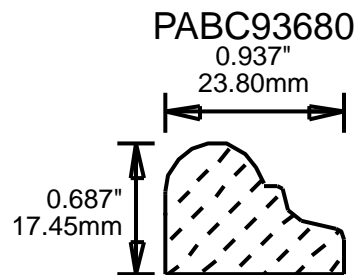

BASE CAPS

MOLDING PROFILE GUIDE

CONTACT US FOR ORDERING INFORMATION
SPECIAL ORDER PROFILES ALLOW UP TO 4 WEEKS