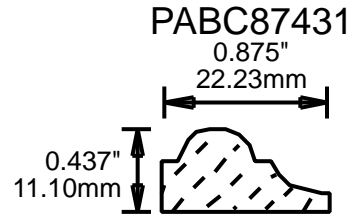

BASE CAPS

MOLDING PROFILE GUIDE

CONTACT US FOR ORDERING INFORMATION
SPECIAL ORDER PROFILES ALLOW UP TO 4 WEEKS