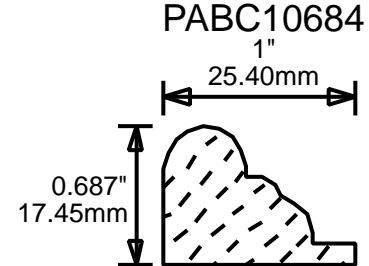

BASE CAPS

MOLDING PROFILE GUIDE

CONTACT US FOR ORDERING INFORMATION
SPECIAL ORDER PROFILES ALLOW UP TO 4 WEEKS