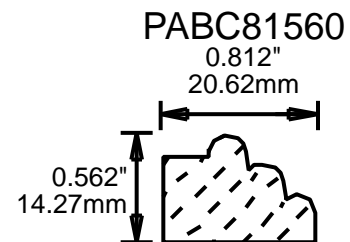

CONTACT US FOR ORDERING INFORMATION
SPECIAL ORDER PROFILES ALLOW UP TO 4 WEEKS