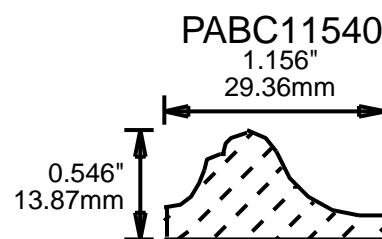

MOLDING PROFILE GUIDE

CONTACT US FOR ORDERING INFORMATION
SPECIAL ORDER PROFILES ALLOW UP TO 4 WEEKS