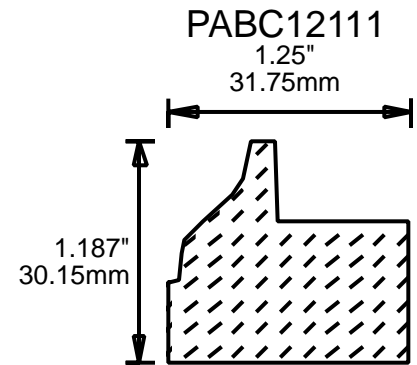

BASE CAPS

MOLDING PROFILE GUIDE

CONTACT US FOR ORDERING INFORMATION
SPECIAL ORDER PROFILES ALLOW UP TO 4 WEEKS