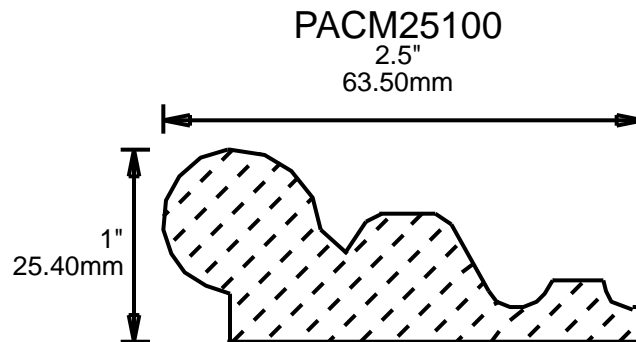

CONTACT US FOR ORDERING INFORMATION
SPECIAL ORDER PROFILES ALLOW UP TO 4 WEEKS