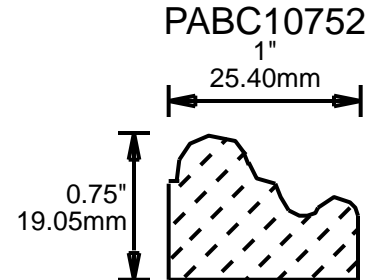

BASE CAPS

MOLDING PROFILE GUIDE

CONTACT US FOR ORDERING INFORMATION
SPECIAL ORDER PROFILES ALLOW UP TO 4 WEEKS