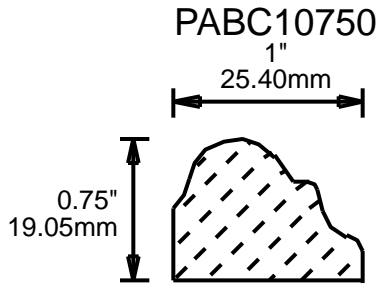

BASE CAPS

MOLDING PROFILE GUIDE

CONTACT US FOR ORDERING INFORMATION
SPECIAL ORDER PROFILES ALLOW UP TO 4 WEEKS