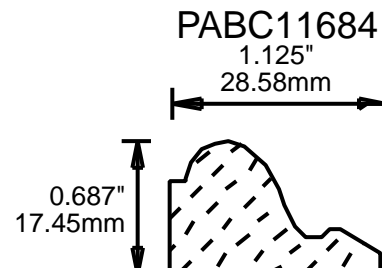

MOLDING PROFILE GUIDE

CONTACT US FOR ORDERING INFORMATION
SPECIAL ORDER PROFILES ALLOW UP TO 4 WEEKS