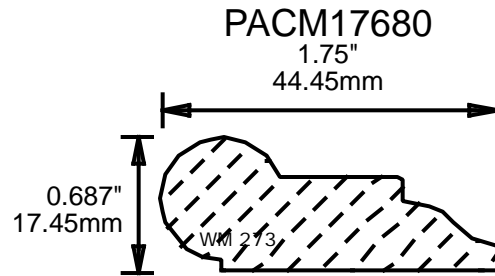

MOLDING PROFILE GUIDE