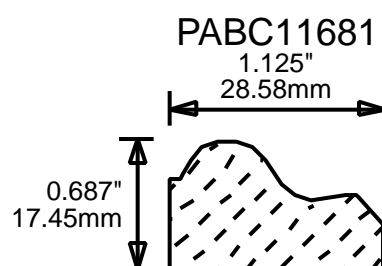

MOLDING PROFILE GUIDE

CONTACT US FOR ORDERING INFORMATION
SPECIAL ORDER PROFILES ALLOW UP TO 4 WEEKS