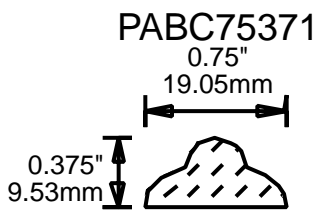

CONTACT US FOR ORDERING INFORMATION
SPECIAL ORDER PROFILES ALLOW UP TO 4 WEEKS