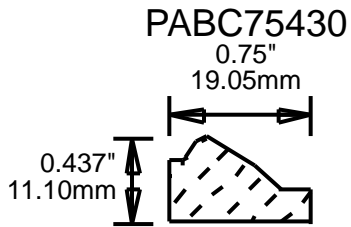

CONTACT US FOR ORDERING INFORMATION
SPECIAL ORDER PROFILES ALLOW UP TO 4 WEEKS