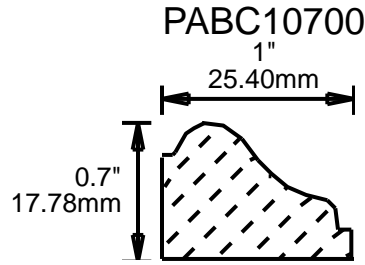

BASE CAPS

MOLDING PROFILE GUIDE

CONTACT US FOR ORDERING INFORMATION
SPECIAL ORDER PROFILES ALLOW UP TO 4 WEEKS