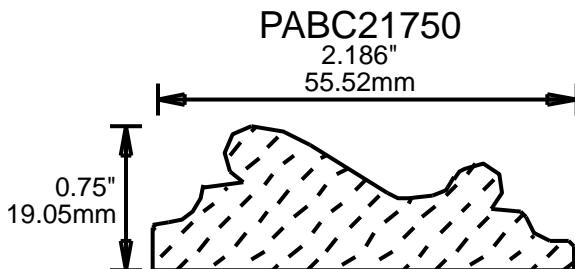

PABC22100 MOLDING PROFILE GUIDE

BASE CAPS

MOLDING PROFILE GUIDE

CONTACT US FOR ORDERING INFORMATION
SPECIAL ORDER PROFILES ALLOW UP TO 4 WEEKS