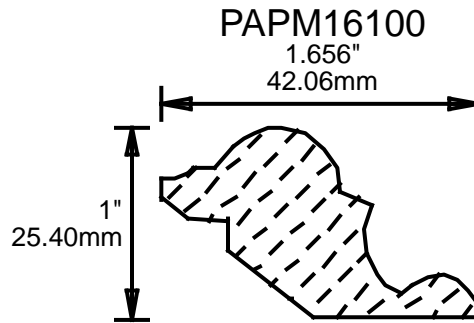

MOLDING PROFILE GUIDE

CONTACT US FOR ORDERING INFORMATION
SPECIAL ORDER PROFILES ALLOW UP TO 4 WEEKS