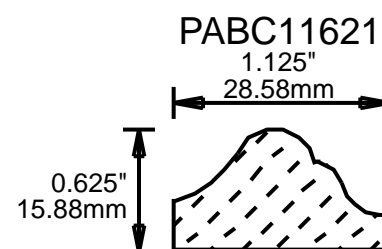

MOLDING PROFILE GUIDE

CONTACT US FOR ORDERING INFORMATION
SPECIAL ORDER PROFILES ALLOW UP TO 4 WEEKS