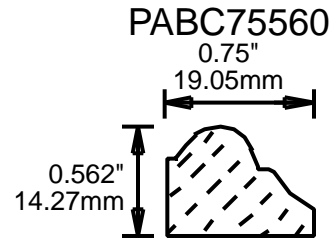

## MOLDING PROFILE GUIDE

CONTACT US FOR ORDERING INFORMATION  
SPECIAL ORDER PROFILES ALLOW UP TO 4 WEEKS

PABC22100 MOLDING PROFILE GUIDE

2.25"  
57.15mm

PABC22370

2.25"  
57.15mm

PABC22750

2.25"  
57.15mm

PABC23620

2.313"  
58.75mm

PABC23810

2.375"  
60.33mm

PABC25150

2.5"  
63.50mm

PABC25160

2.5"  
63.50mm

PABC25680

2.5"  
63.50mm

CONTACT US FOR ORDERING INFORMATION  
SPECIAL ORDER PROFILES ALLOW UP TO 4 WEEKS

CONTACT US FOR ORDERING INFORMATION  
 SPECIAL ORDER PROFILES ALLOW UP TO 4 WEEKS