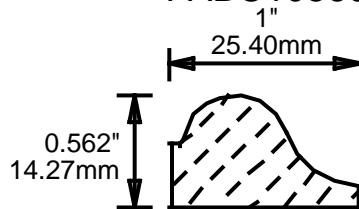

MOLDING PROFILE GUIDE

PABC00680

PABC10560

CONTACT US FOR ORDERING INFORMATION
SPECIAL ORDER PROFILES ALLOW UP TO 4 WEEKS