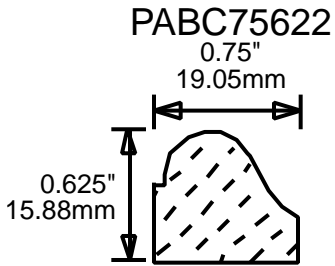

## MOLDING PROFILE GUIDE

CONTACT US FOR ORDERING INFORMATION  
SPECIAL ORDER PROFILES ALLOW UP TO 4 WEEKS

PABC22100 MOLDING PROFILE GUIDE

2.25"  
57.15mm

PABC22370

2.25"  
57.15mm

PABC22750

2.25"  
57.15mm

PABC23620

2.313"  
58.75mm

PABC23810

2.375"  
60.33mm

PABC25150

2.5"  
63.50mm

PABC25160

2.5"  
63.50mm

PABC25680

2.5"  
63.50mm

CONTACT US FOR ORDERING INFORMATION  
SPECIAL ORDER PROFILES ALLOW UP TO 4 WEEKS

CONTACT US FOR ORDERING INFORMATION  
 SPECIAL ORDER PROFILES ALLOW UP TO 4 WEEKS