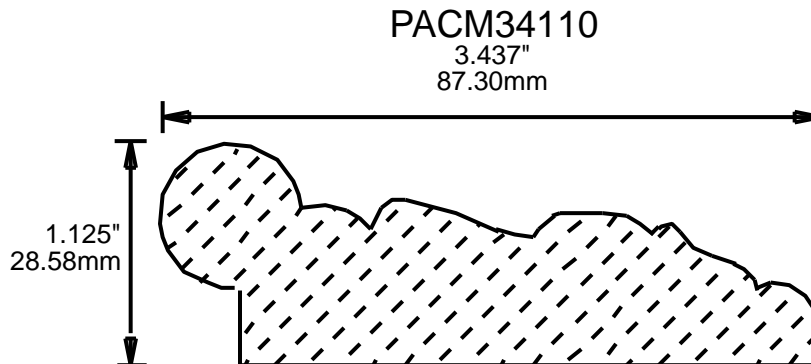

CONTACT US FOR ORDERING INFORMATION
SPECIAL ORDER PROFILES ALLOW UP TO 4 WEEKS