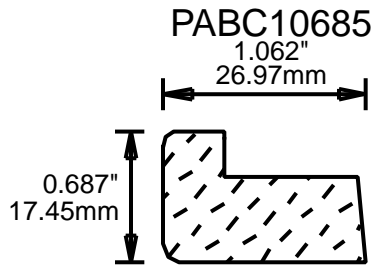

BASE CAPS

MOLDING PROFILE GUIDE

CONTACT US FOR ORDERING INFORMATION
SPECIAL ORDER PROFILES ALLOW UP TO 4 WEEKS