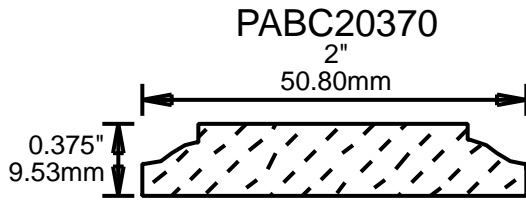

BASE CAPS

MOLDING PROFILE GUIDE

CONTACT US FOR ORDERING INFORMATION
SPECIAL ORDER PROFILES ALLOW UP TO 4 WEEKS