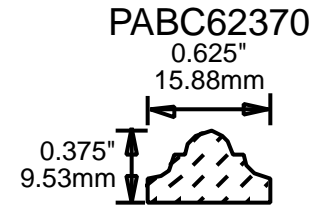

CONTACT US FOR ORDERING INFORMATION
SPECIAL ORDER PROFILES ALLOW UP TO 4 WEEKS