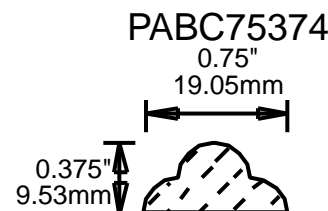

CONTACT US FOR ORDERING INFORMATION
SPECIAL ORDER PROFILES ALLOW UP TO 4 WEEKS