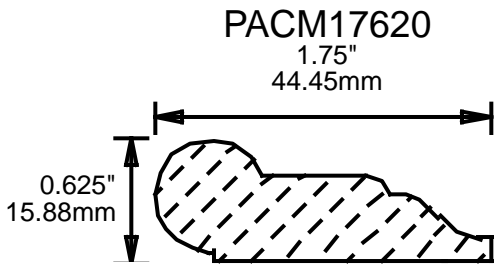

MOLDING PROFILE GUIDE