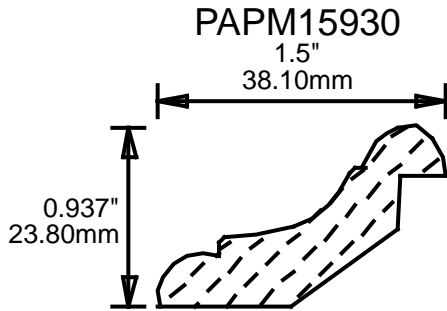

MOLDING PROFILE GUIDE

CONTACT US FOR ORDERING INFORMATION
SPECIAL ORDER PROFILES ALLOW UP TO 4 WEEKS