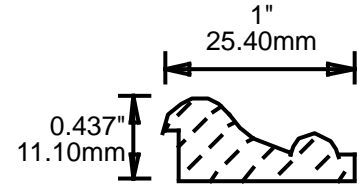

MOLDING PROFILE GUIDE

PABC00680

PABC10430

CONTACT US FOR ORDERING INFORMATION
SPECIAL ORDER PROFILES ALLOW UP TO 4 WEEKS