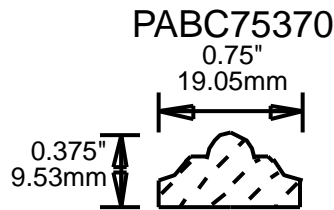

CONTACT US FOR ORDERING INFORMATION
SPECIAL ORDER PROFILES ALLOW UP TO 4 WEEKS