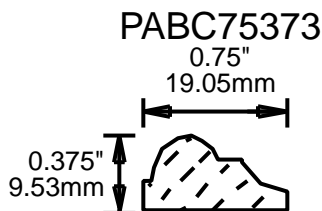

CONTACT US FOR ORDERING INFORMATION
SPECIAL ORDER PROFILES ALLOW UP TO 4 WEEKS