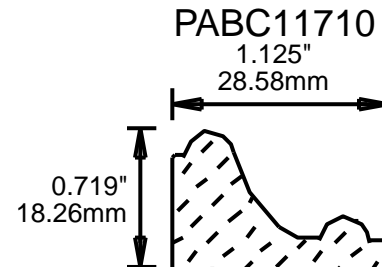

MOLDING PROFILE GUIDE

CONTACT US FOR ORDERING INFORMATION
SPECIAL ORDER PROFILES ALLOW UP TO 4 WEEKS