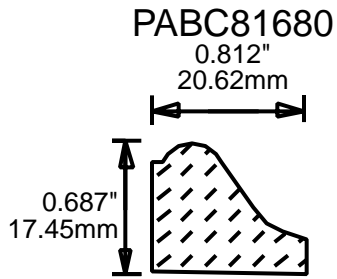

BASE CAPS

MOLDING PROFILE GUIDE

CONTACT US FOR ORDERING INFORMATION
SPECIAL ORDER PROFILES ALLOW UP TO 4 WEEKS