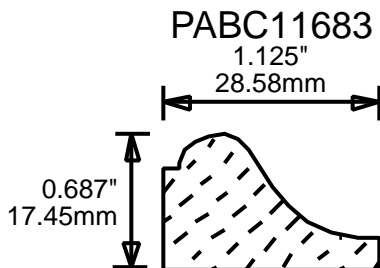

MOLDING PROFILE GUIDE

CONTACT US FOR ORDERING INFORMATION
SPECIAL ORDER PROFILES ALLOW UP TO 4 WEEKS