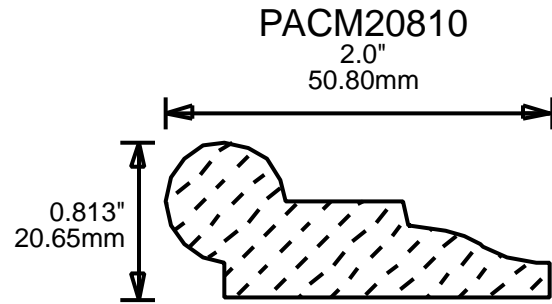

CONTACT US FOR ORDERING INFORMATION
SPECIAL ORDER PROFILES ALLOW UP TO 4 WEEKS