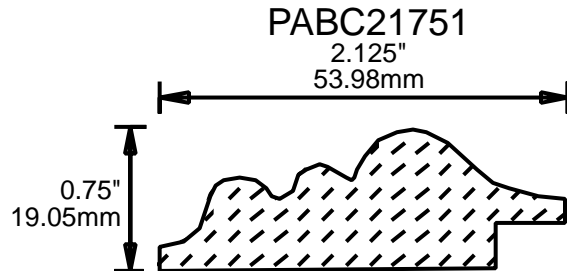

BASE CAPS

MOLDING PROFILE GUIDE

CONTACT US FOR ORDERING INFORMATION
SPECIAL ORDER PROFILES ALLOW UP TO 4 WEEKS