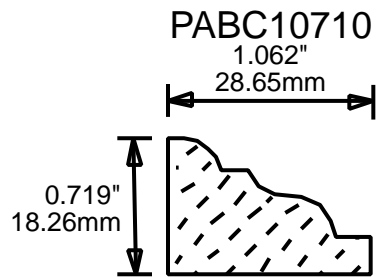

BASE CAPS

MOLDING PROFILE GUIDE

CONTACT US FOR ORDERING INFORMATION
SPECIAL ORDER PROFILES ALLOW UP TO 4 WEEKS