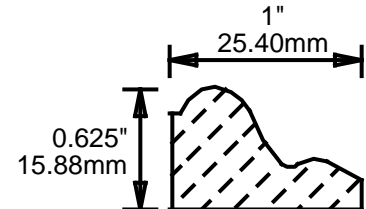

PABC10621

CONTACT US FOR ORDERING INFORMATION
SPECIAL ORDER PROFILES ALLOW UP TO 4 WEEKS