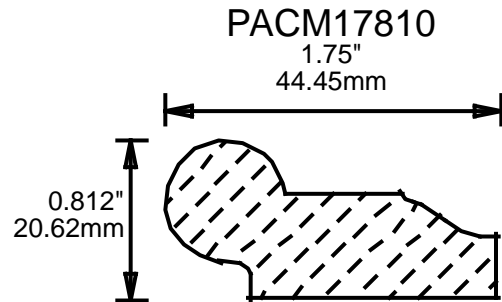

MOLDING PROFILE GUIDE

PAPM18101

1.875"  
47.63mm

PAPM18110

1.812"  
46.02mm

PAPM19680

1.937"  
49.20mm

PAPM20750

2.031"  
51.59mm

PAPM26750

2.625"  
66.68mm

CONTACT US FOR ORDERING INFORMATION  
SPECIAL ORDER PROFILES ALLOW UP TO 4 WEEKS

## MOLDING PROFILE GUIDE

CONTACT US FOR ORDERING INFORMATION  
SPECIAL ORDER PROFILES ALLOW UP TO 4 WEEKS