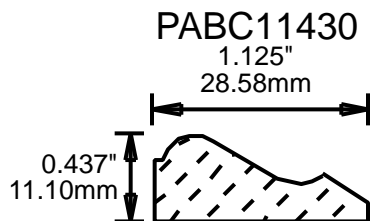

MOLDING PROFILE GUIDE

CONTACT US FOR ORDERING INFORMATION
SPECIAL ORDER PROFILES ALLOW UP TO 4 WEEKS