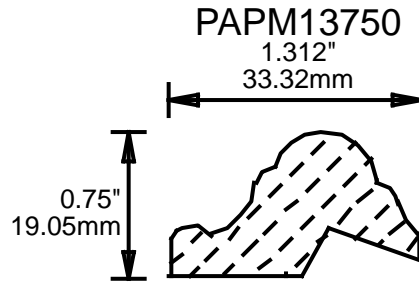

MOLDING PROFILE GUIDE

CONTACT US FOR ORDERING INFORMATION
SPECIAL ORDER PROFILES ALLOW UP TO 4 WEEKS