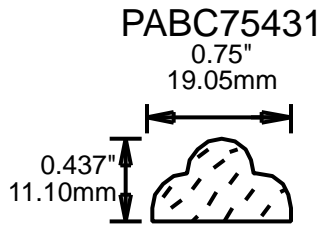

CONTACT US FOR ORDERING INFORMATION
SPECIAL ORDER PROFILES ALLOW UP TO 4 WEEKS