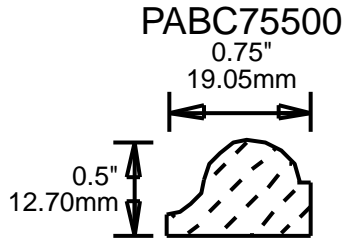

## MOLDING PROFILE GUIDE

CONTACT US FOR ORDERING INFORMATION  
SPECIAL ORDER PROFILES ALLOW UP TO 4 WEEKS

PABC22100 MOLDING PROFILE GUIDE

2.25"  
57.15mm

PABC22370

2.25"  
57.15mm

PABC22750

2.25"  
57.15mm

PABC23620

2.313"  
58.75mm

PABC23810

2.375"  
60.33mm

PABC25150

2.5"  
63.50mm

PABC25160

2.5"  
63.50mm

PABC25680

2.5"  
63.50mm

CONTACT US FOR ORDERING INFORMATION  
SPECIAL ORDER PROFILES ALLOW UP TO 4 WEEKS

CONTACT US FOR ORDERING INFORMATION  
 SPECIAL ORDER PROFILES ALLOW UP TO 4 WEEKS