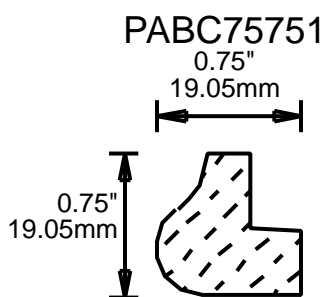

## MOLDING PROFILE GUIDE

CONTACT US FOR ORDERING INFORMATION  
SPECIAL ORDER PROFILES ALLOW UP TO 4 WEEKS

PABC22100 MOLDING PROFILE GUIDE

2.25"  
57.15mm

PABC22370

2.25"  
57.15mm

PABC22750

2.25"  
57.15mm

PABC23620

2.313"  
58.75mm

PABC23810

2.375"  
60.33mm

PABC25150

2.5"  
63.50mm

PABC25160

2.5"  
63.50mm

PABC25680

2.5"  
63.50mm

CONTACT US FOR ORDERING INFORMATION  
SPECIAL ORDER PROFILES ALLOW UP TO 4 WEEKS

CONTACT US FOR ORDERING INFORMATION  
 SPECIAL ORDER PROFILES ALLOW UP TO 4 WEEKS