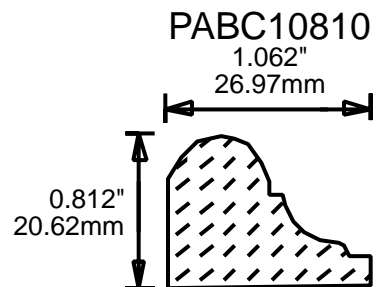

BASE CAPS

MOLDING PROFILE GUIDE

CONTACT US FOR ORDERING INFORMATION
SPECIAL ORDER PROFILES ALLOW UP TO 4 WEEKS