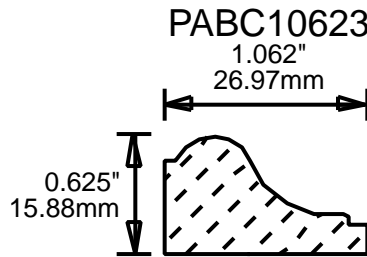

BASE CAPS

MOLDING PROFILE GUIDE

CONTACT US FOR ORDERING INFORMATION
SPECIAL ORDER PROFILES ALLOW UP TO 4 WEEKS