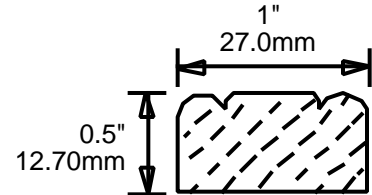

MOLDING PROFILE GUIDE

PABC00680

PABC10501

CONTACT US FOR ORDERING INFORMATION
SPECIAL ORDER PROFILES ALLOW UP TO 4 WEEKS