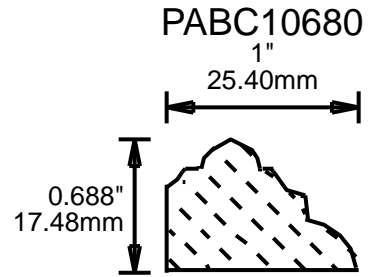

BASE CAPS

MOLDING PROFILE GUIDE

CONTACT US FOR ORDERING INFORMATION
SPECIAL ORDER PROFILES ALLOW UP TO 4 WEEKS