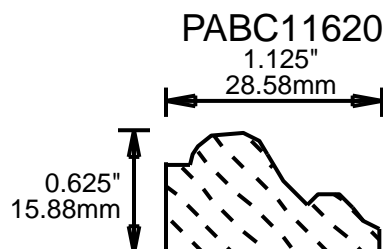

MOLDING PROFILE GUIDE

CONTACT US FOR ORDERING INFORMATION
SPECIAL ORDER PROFILES ALLOW UP TO 4 WEEKS