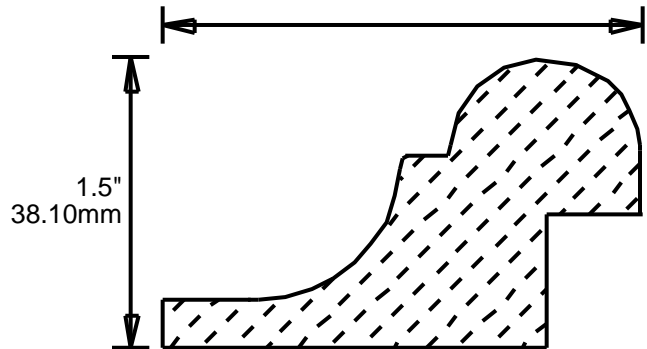

## MOLDING PROFILE GUIDE

CONTACT US FOR ORDERING INFORMATION  
SPECIAL ORDER PROFILES ALLOW UP TO 4 WEEKS

PABC22100 MOLDING PROFILE GUIDE

2.25"  
57.15mm

PABC22370

2.25"  
57.15mm

PABC22750

2.25"  
57.15mm

PABC23620

2.313"  
58.75mm

PABC23810

2.375"  
60.33mm

PABC25150

2.5"  
63.50mm

PABC25160

2.5"  
63.50mm