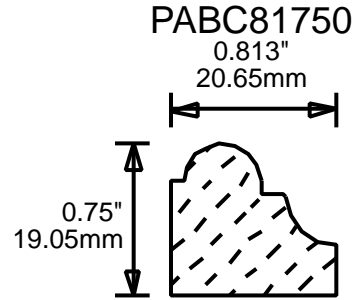

BASE CAPS

MOLDING PROFILE GUIDE

CONTACT US FOR ORDERING INFORMATION
SPECIAL ORDER PROFILES ALLOW UP TO 4 WEEKS