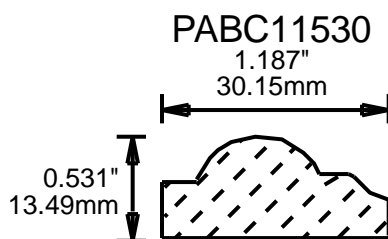

MOLDING PROFILE GUIDE

CONTACT US FOR ORDERING INFORMATION
SPECIAL ORDER PROFILES ALLOW UP TO 4 WEEKS