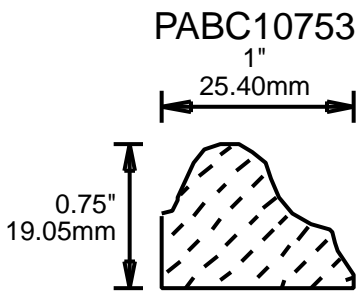

BASE CAPS

MOLDING PROFILE GUIDE

CONTACT US FOR ORDERING INFORMATION
SPECIAL ORDER PROFILES ALLOW UP TO 4 WEEKS