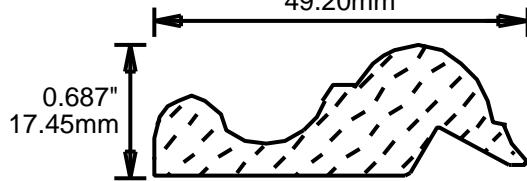

MOLDING PROFILE GUIDE

PAPM18101

1.875"  
47.63mm

PAPM18110

1.812"  
46.02mm

PAPM19680

1.937"  
49.20mm

PAPM20750

2.031"  
51.59mm

PAPM26750

2.625"  
66.68mm

CONTACT US FOR ORDERING INFORMATION  
SPECIAL ORDER PROFILES ALLOW UP TO 4 WEEKS