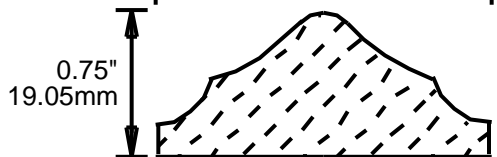

1.75"
44.45mm

PABC17754