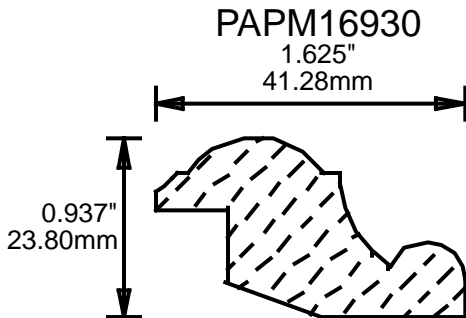

MOLDING PROFILE GUIDE

CONTACT US FOR ORDERING INFORMATION
SPECIAL ORDER PROFILES ALLOW UP TO 4 WEEKS