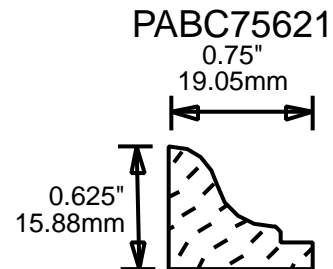

## MOLDING PROFILE GUIDE

CONTACT US FOR ORDERING INFORMATION  
SPECIAL ORDER PROFILES ALLOW UP TO 4 WEEKS

PABC22100 MOLDING PROFILE GUIDE

2.25"  
57.15mm

PABC22370

2.25"  
57.15mm

PABC22750

2.25"  
57.15mm

PABC23620

2.313"  
58.75mm

PABC23810

2.375"  
60.33mm

PABC25150

2.5"  
63.50mm

PABC25160

2.5"  
63.50mm

PABC25680

2.5"  
63.50mm

CONTACT US FOR ORDERING INFORMATION  
SPECIAL ORDER PROFILES ALLOW UP TO 4 WEEKS

CONTACT US FOR ORDERING INFORMATION  
 SPECIAL ORDER PROFILES ALLOW UP TO 4 WEEKS