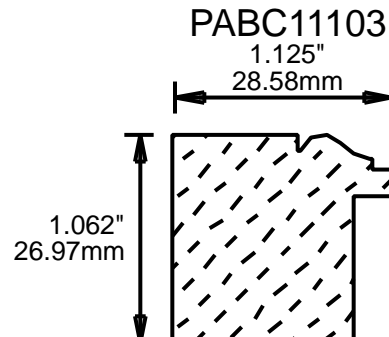

BASE CAPS

MOLDING PROFILE GUIDE

CONTACT US FOR ORDERING INFORMATION
SPECIAL ORDER PROFILES ALLOW UP TO 4 WEEKS