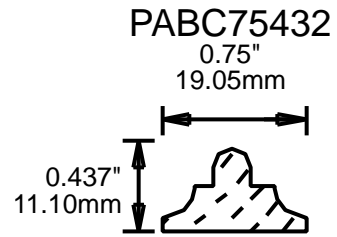

## MOLDING PROFILE GUIDE

CONTACT US FOR ORDERING INFORMATION  
SPECIAL ORDER PROFILES ALLOW UP TO 4 WEEKS

PABC22100 MOLDING PROFILE GUIDE

2.25"  
57.15mm

PABC22370

2.25"  
57.15mm

PABC22750

2.25"  
57.15mm

PABC23620

2.313"  
58.75mm

PABC23810

2.375"  
60.33mm

PABC25150

2.5"  
63.50mm

PABC25160

2.5"  
63.50mm

PABC25680

2.5"  
63.50mm

CONTACT US FOR ORDERING INFORMATION  
SPECIAL ORDER PROFILES ALLOW UP TO 4 WEEKS

CONTACT US FOR ORDERING INFORMATION  
 SPECIAL ORDER PROFILES ALLOW UP TO 4 WEEKS