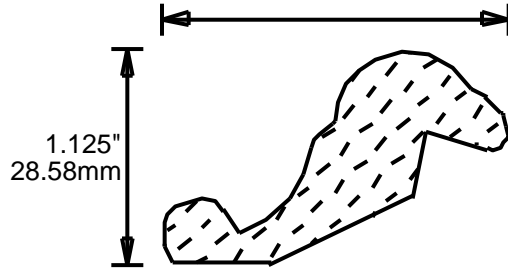

MOLDING PROFILE GUIDE

PAPM18101

1.875"  
47.63mm

PAPM18110

1.812"  
46.02mm

PAPM19680

1.937"  
49.20mm

PAPM20750

2.031"  
51.59mm

PAPM26750

2.625"  
66.68mm

CONTACT US FOR ORDERING INFORMATION  
SPECIAL ORDER PROFILES ALLOW UP TO 4 WEEKS