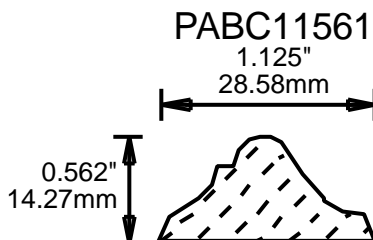

MOLDING PROFILE GUIDE

CONTACT US FOR ORDERING INFORMATION
SPECIAL ORDER PROFILES ALLOW UP TO 4 WEEKS