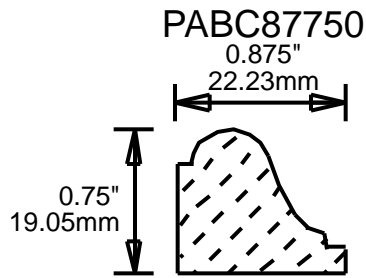

BASE CAPS

MOLDING PROFILE GUIDE

CONTACT US FOR ORDERING INFORMATION
SPECIAL ORDER PROFILES ALLOW UP TO 4 WEEKS