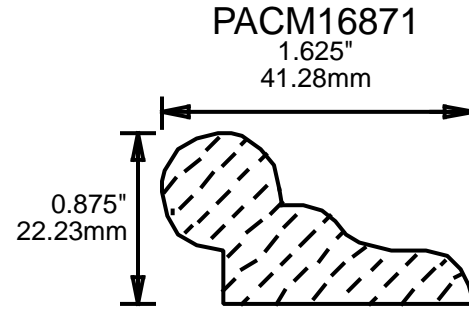

MOLDING PROFILE GUIDE