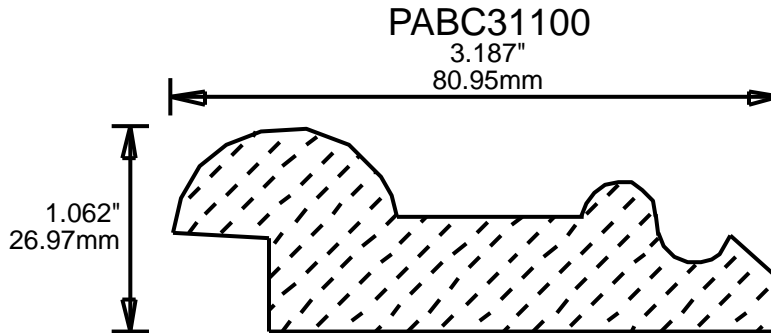

CONTACT US FOR ORDERING INFORMATION
SPECIAL ORDER PROFILES ALLOW UP TO 4 WEEKS