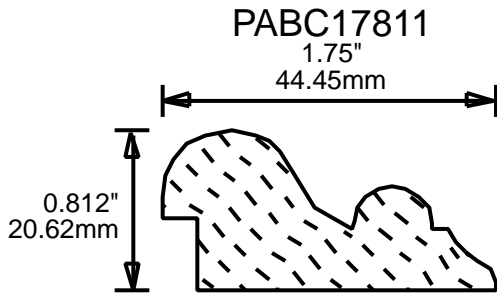

PABC17755

1.75"  
44.45mm

PABC17756

1.75"  
44.45mm

CONTACT US FOR ORDERING INFORMATION  
SPECIAL ORDER PROFILES ALLOW UP TO 4 WEEKS

*MOLDING PROFILE GUIDE*

CONTACT US FOR ORDERING INFORMATION  
 SPECIAL ORDER PROFILES ALLOW UP TO 4 WEEKS