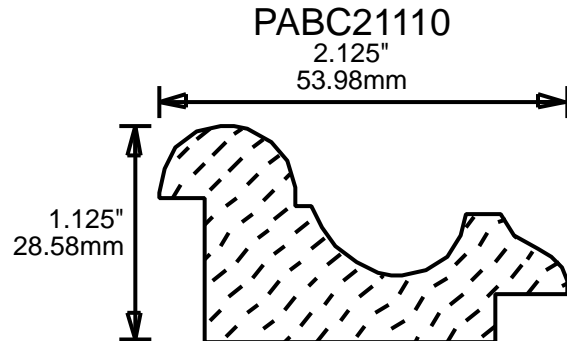

BASE CAPS

MOLDING PROFILE GUIDE

CONTACT US FOR ORDERING INFORMATION
SPECIAL ORDER PROFILES ALLOW UP TO 4 WEEKS