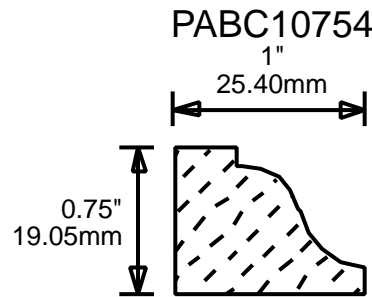

BASE CAPS

MOLDING PROFILE GUIDE

CONTACT US FOR ORDERING INFORMATION
SPECIAL ORDER PROFILES ALLOW UP TO 4 WEEKS