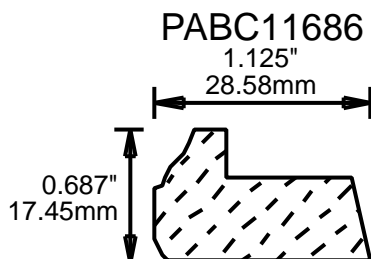

MOLDING PROFILE GUIDE

CONTACT US FOR ORDERING INFORMATION
SPECIAL ORDER PROFILES ALLOW UP TO 4 WEEKS