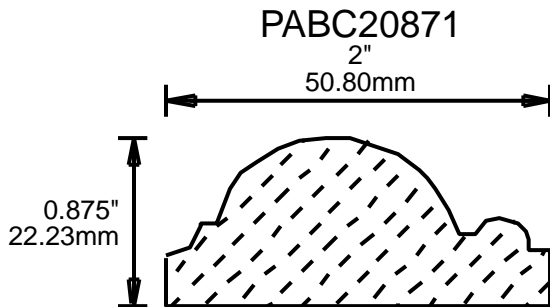

BASE CAPS

MOLDING PROFILE GUIDE

CONTACT US FOR ORDERING INFORMATION
SPECIAL ORDER PROFILES ALLOW UP TO 4 WEEKS