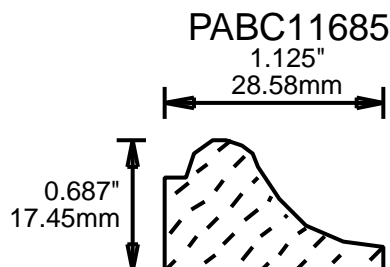

MOLDING PROFILE GUIDE

CONTACT US FOR ORDERING INFORMATION
SPECIAL ORDER PROFILES ALLOW UP TO 4 WEEKS