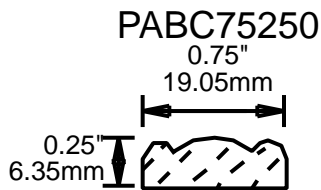

CONTACT US FOR ORDERING INFORMATION
SPECIAL ORDER PROFILES ALLOW UP TO 4 WEEKS