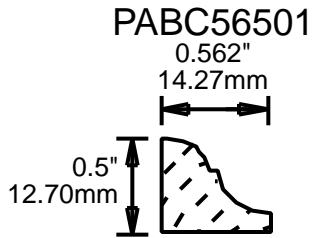

## MOLDING PROFILE GUIDE

CONTACT US FOR ORDERING INFORMATION  
SPECIAL ORDER PROFILES ALLOW UP TO 4 WEEKS

PABC22100 MOLDING PROFILE GUIDE

2.25"  
57.15mm

PABC22370

2.25"  
57.15mm

PABC22750

2.25"  
57.15mm

PABC23620

2.313"  
58.75mm

PABC23810

2.375"  
60.33mm

PABC25150

2.5"  
63.50mm

PABC25160

2.5"  
63.50mm

PABC25680

2.5"  
63.50mm

CONTACT US FOR ORDERING INFORMATION  
SPECIAL ORDER PROFILES ALLOW UP TO 4 WEEKS

CONTACT US FOR ORDERING INFORMATION  
 SPECIAL ORDER PROFILES ALLOW UP TO 4 WEEKS