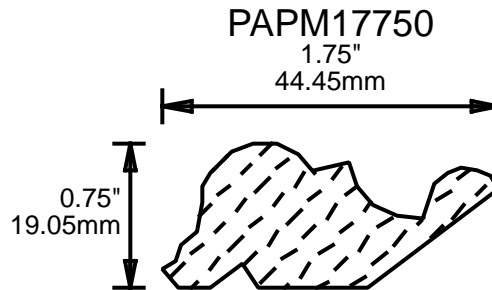

MOLDING PROFILE GUIDE

CONTACT US FOR ORDERING INFORMATION
SPECIAL ORDER PROFILES ALLOW UP TO 4 WEEKS