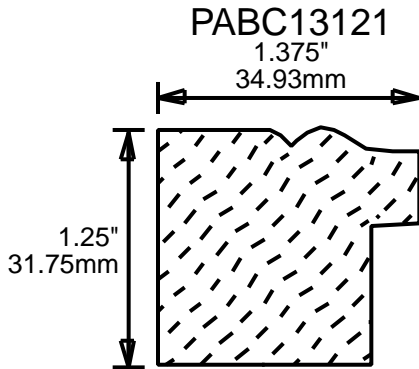

BASE CAPS

MOLDING PROFILE GUIDE

CONTACT US FOR ORDERING INFORMATION
SPECIAL ORDER PROFILES ALLOW UP TO 4 WEEKS