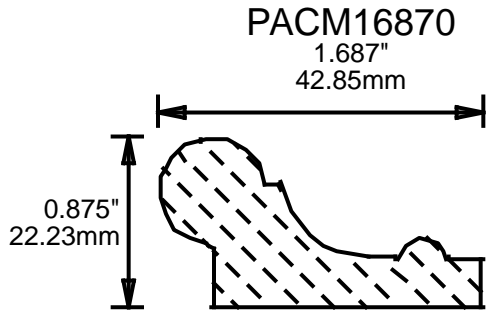

MOLDING PROFILE GUIDE

PAPM18101

1.875"  
47.63mm

PAPM18110

1.812"  
46.02mm

PAPM19680

1.937"  
49.20mm

PAPM20750

2.031"  
51.59mm

PAPM26750

2.625"  
66.68mm

CONTACT US FOR ORDERING INFORMATION  
SPECIAL ORDER PROFILES ALLOW UP TO 4 WEEKS

## MOLDING PROFILE GUIDE

CONTACT US FOR ORDERING INFORMATION  
SPECIAL ORDER PROFILES ALLOW UP TO 4 WEEKS