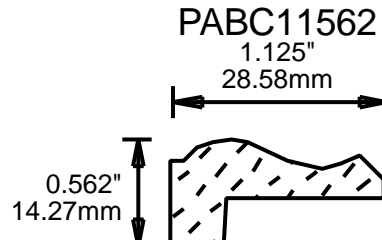

MOLDING PROFILE GUIDE

CONTACT US FOR ORDERING INFORMATION
SPECIAL ORDER PROFILES ALLOW UP TO 4 WEEKS