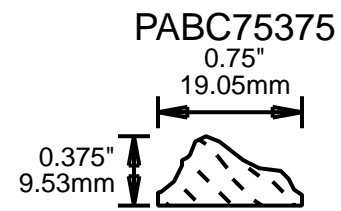

## MOLDING PROFILE GUIDE

CONTACT US FOR ORDERING INFORMATION  
SPECIAL ORDER PROFILES ALLOW UP TO 4 WEEKS

PABC22100 MOLDING PROFILE GUIDE

2.25"  
57.15mm

PABC22370

2.25"  
57.15mm

PABC22750

2.25"  
57.15mm

PABC23620

2.313"  
58.75mm

PABC23810

2.375"  
60.33mm

PABC25150

2.5"  
63.50mm

PABC25160

2.5"  
63.50mm

PABC25680

2.5"  
63.50mm

CONTACT US FOR ORDERING INFORMATION  
SPECIAL ORDER PROFILES ALLOW UP TO 4 WEEKS

CONTACT US FOR ORDERING INFORMATION  
 SPECIAL ORDER PROFILES ALLOW UP TO 4 WEEKS