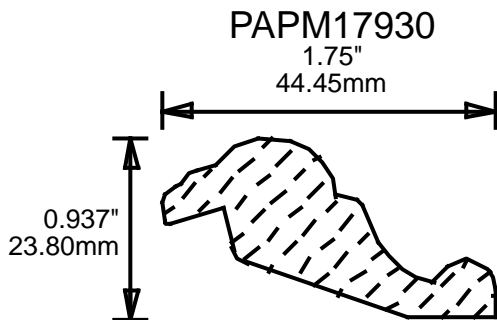

MOLDING PROFILE GUIDE

CONTACT US FOR ORDERING INFORMATION
SPECIAL ORDER PROFILES ALLOW UP TO 4 WEEKS