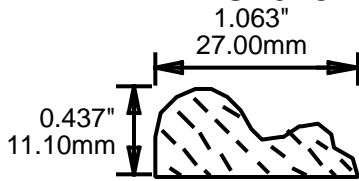

MOLDING PROFILE GUIDE

PABC00680

PABC10431

CONTACT US FOR ORDERING INFORMATION
SPECIAL ORDER PROFILES ALLOW UP TO 4 WEEKS