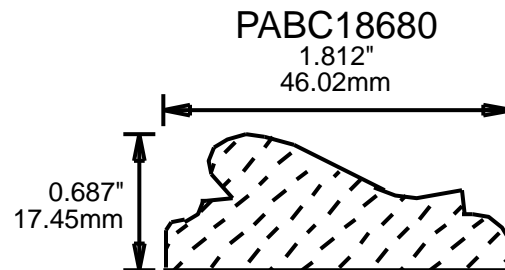

PABC17755

1.75"  
44.45mm

PABC17756

1.75"  
44.45mm

CONTACT US FOR ORDERING INFORMATION  
SPECIAL ORDER PROFILES ALLOW UP TO 4 WEEKS

*MOLDING PROFILE GUIDE*

CONTACT US FOR ORDERING INFORMATION  
 SPECIAL ORDER PROFILES ALLOW UP TO 4 WEEKS