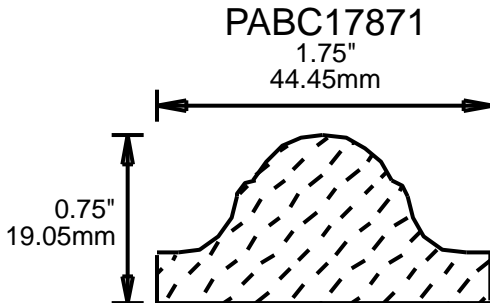

PABC17755

1.75"  
44.45mm

PABC17756

1.75"  
44.45mm

CONTACT US FOR ORDERING INFORMATION  
SPECIAL ORDER PROFILES ALLOW UP TO 4 WEEKS

*MOLDING PROFILE GUIDE*

CONTACT US FOR ORDERING INFORMATION  
 SPECIAL ORDER PROFILES ALLOW UP TO 4 WEEKS