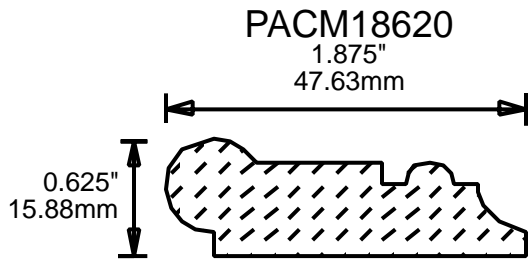

CONTACT US FOR ORDERING INFORMATION
SPECIAL ORDER PROFILES ALLOW UP TO 4 WEEKS