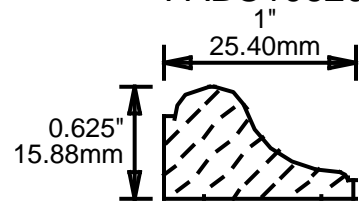

MOLDING PROFILE GUIDE

PABC00680

PABC10620

CONTACT US FOR ORDERING INFORMATION
SPECIAL ORDER PROFILES ALLOW UP TO 4 WEEKS