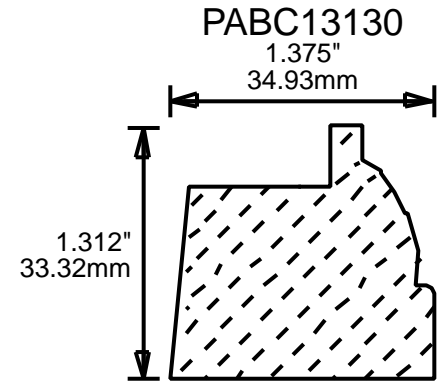

BASE CAPS

MOLDING PROFILE GUIDE

CONTACT US FOR ORDERING INFORMATION
SPECIAL ORDER PROFILES ALLOW UP TO 4 WEEKS