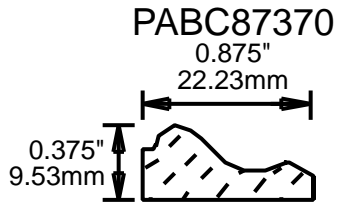

BASE CAPS

MOLDING PROFILE GUIDE

CONTACT US FOR ORDERING INFORMATION
SPECIAL ORDER PROFILES ALLOW UP TO 4 WEEKS