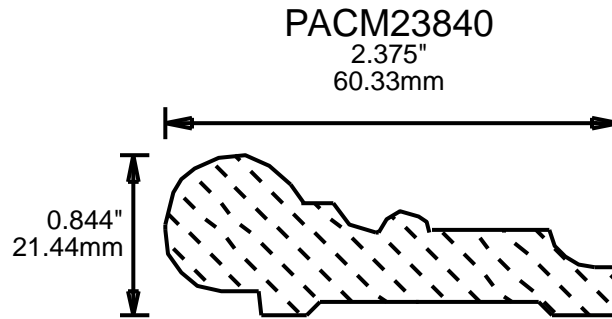

CONTACT US FOR ORDERING INFORMATION
SPECIAL ORDER PROFILES ALLOW UP TO 4 WEEKS