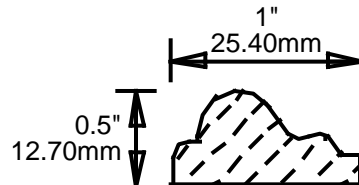

MOLDING PROFILE GUIDE

PABC00680

PABC10500

CONTACT US FOR ORDERING INFORMATION
SPECIAL ORDER PROFILES ALLOW UP TO 4 WEEKS