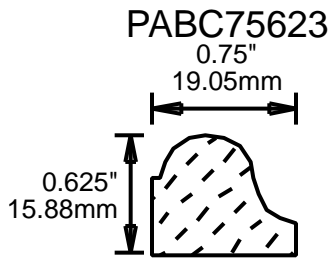

## MOLDING PROFILE GUIDE

CONTACT US FOR ORDERING INFORMATION  
SPECIAL ORDER PROFILES ALLOW UP TO 4 WEEKS

PABC22100 MOLDING PROFILE GUIDE

2.25"  
57.15mm

PABC22370

2.25"  
57.15mm

PABC22750

2.25"  
57.15mm

PABC23620

2.313"  
58.75mm

PABC23810

2.375"  
60.33mm

PABC25150

2.5"  
63.50mm

PABC25160

2.5"  
63.50mm

PABC25680

2.5"  
63.50mm

CONTACT US FOR ORDERING INFORMATION  
SPECIAL ORDER PROFILES ALLOW UP TO 4 WEEKS

CONTACT US FOR ORDERING INFORMATION  
 SPECIAL ORDER PROFILES ALLOW UP TO 4 WEEKS