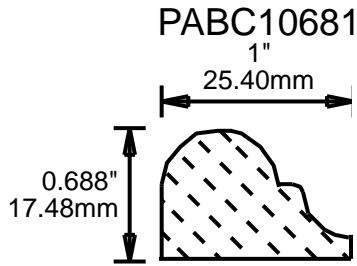

BASE CAPS

MOLDING PROFILE GUIDE

CONTACT US FOR ORDERING INFORMATION
SPECIAL ORDER PROFILES ALLOW UP TO 4 WEEKS