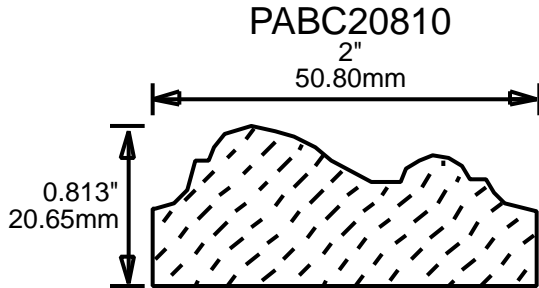

BASE CAPS

MOLDING PROFILE GUIDE

CONTACT US FOR ORDERING INFORMATION
SPECIAL ORDER PROFILES ALLOW UP TO 4 WEEKS