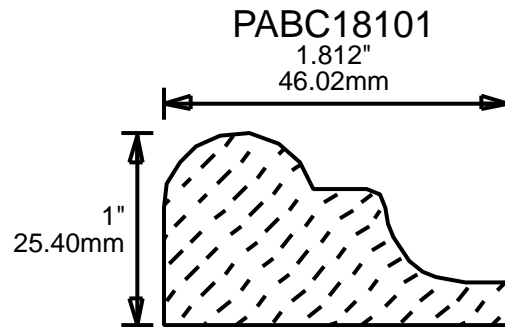

PABC17755

1.75"  
44.45mm

PABC17756

1.75"  
44.45mm

CONTACT US FOR ORDERING INFORMATION  
SPECIAL ORDER PROFILES ALLOW UP TO 4 WEEKS

*MOLDING PROFILE GUIDE*

CONTACT US FOR ORDERING INFORMATION  
 SPECIAL ORDER PROFILES ALLOW UP TO 4 WEEKS