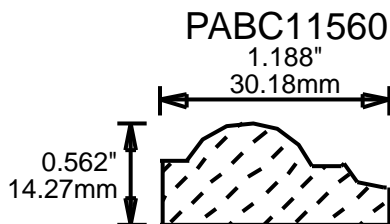

MOLDING PROFILE GUIDE

CONTACT US FOR ORDERING INFORMATION
SPECIAL ORDER PROFILES ALLOW UP TO 4 WEEKS