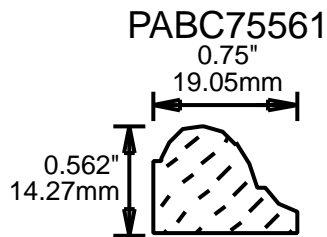

## MOLDING PROFILE GUIDE

CONTACT US FOR ORDERING INFORMATION  
SPECIAL ORDER PROFILES ALLOW UP TO 4 WEEKS

PABC22100 MOLDING PROFILE GUIDE

2.25"  
57.15mm

PABC22370

2.25"  
57.15mm

PABC22750

2.25"  
57.15mm

PABC23620

2.313"  
58.75mm

PABC23810

2.375"  
60.33mm

PABC25150

2.5"  
63.50mm

PABC25160

2.5"  
63.50mm

PABC25680

2.5"  
63.50mm

CONTACT US FOR ORDERING INFORMATION  
SPECIAL ORDER PROFILES ALLOW UP TO 4 WEEKS

CONTACT US FOR ORDERING INFORMATION  
 SPECIAL ORDER PROFILES ALLOW UP TO 4 WEEKS