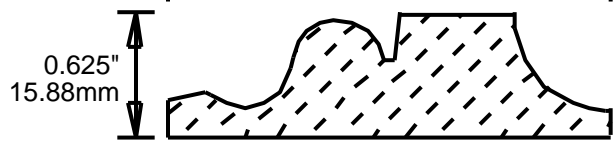

2.313"
58.75mm