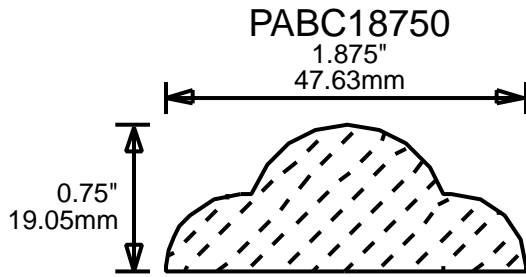

BASE CAPS

MOLDING PROFILE GUIDE

CONTACT US FOR ORDERING INFORMATION
SPECIAL ORDER PROFILES ALLOW UP TO 4 WEEKS