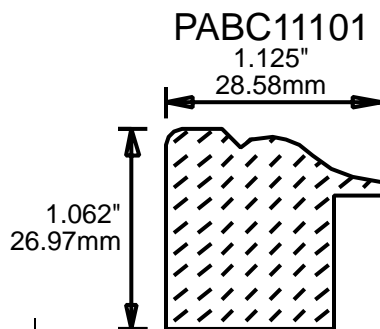

BASE CAPS

MOLDING PROFILE GUIDE

CONTACT US FOR ORDERING INFORMATION
SPECIAL ORDER PROFILES ALLOW UP TO 4 WEEKS