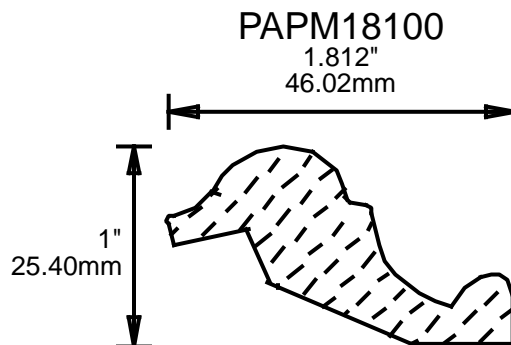

MOLDING PROFILE GUIDE

CONTACT US FOR ORDERING INFORMATION
SPECIAL ORDER PROFILES ALLOW UP TO 4 WEEKS