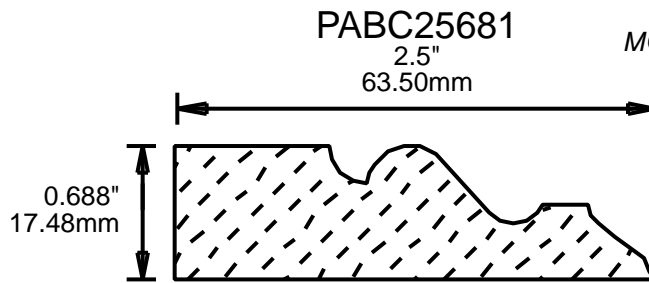

CONTACT US FOR ORDERING INFORMATION
SPECIAL ORDER PROFILES ALLOW UP TO 4 WEEKS