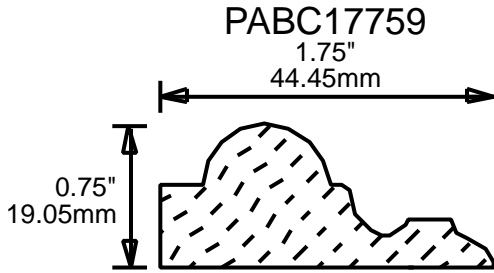

PABC17755

1.75"  
44.45mm

PABC17756

1.75"  
44.45mm

CONTACT US FOR ORDERING INFORMATION  
SPECIAL ORDER PROFILES ALLOW UP TO 4 WEEKS

*MOLDING PROFILE GUIDE*

CONTACT US FOR ORDERING INFORMATION  
 SPECIAL ORDER PROFILES ALLOW UP TO 4 WEEKS