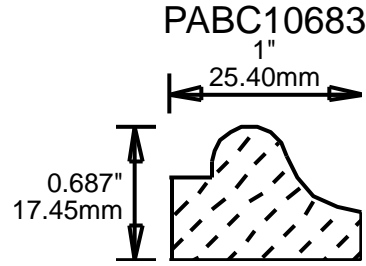

BASE CAPS

MOLDING PROFILE GUIDE

CONTACT US FOR ORDERING INFORMATION
SPECIAL ORDER PROFILES ALLOW UP TO 4 WEEKS