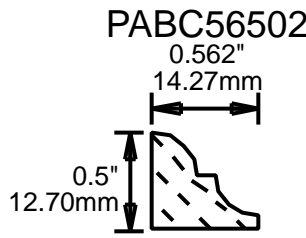

## MOLDING PROFILE GUIDE

CONTACT US FOR ORDERING INFORMATION  
SPECIAL ORDER PROFILES ALLOW UP TO 4 WEEKS

PABC22100 MOLDING PROFILE GUIDE

2.25"  
57.15mm

PABC22370

2.25"  
57.15mm

PABC22750

2.25"  
57.15mm

PABC23620

2.313"  
58.75mm

PABC23810

2.375"  
60.33mm

PABC25150

2.5"  
63.50mm

PABC25160

2.5"  
63.50mm

PABC25680

2.5"  
63.50mm

CONTACT US FOR ORDERING INFORMATION  
SPECIAL ORDER PROFILES ALLOW UP TO 4 WEEKS

CONTACT US FOR ORDERING INFORMATION  
 SPECIAL ORDER PROFILES ALLOW UP TO 4 WEEKS