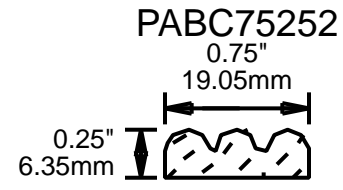

CONTACT US FOR ORDERING INFORMATION
SPECIAL ORDER PROFILES ALLOW UP TO 4 WEEKS