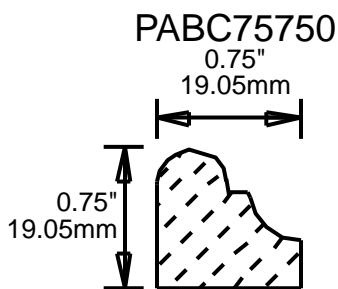

## MOLDING PROFILE GUIDE

CONTACT US FOR ORDERING INFORMATION  
SPECIAL ORDER PROFILES ALLOW UP TO 4 WEEKS

PABC22100 MOLDING PROFILE GUIDE

2.25"  
57.15mm

PABC22370

2.25"  
57.15mm

PABC22750

2.25"  
57.15mm

PABC23620

2.313"  
58.75mm

PABC23810

2.375"  
60.33mm

PABC25150

2.5"  
63.50mm

PABC25160

2.5"  
63.50mm

PABC25680

2.5"  
63.50mm

CONTACT US FOR ORDERING INFORMATION  
SPECIAL ORDER PROFILES ALLOW UP TO 4 WEEKS

CONTACT US FOR ORDERING INFORMATION  
 SPECIAL ORDER PROFILES ALLOW UP TO 4 WEEKS