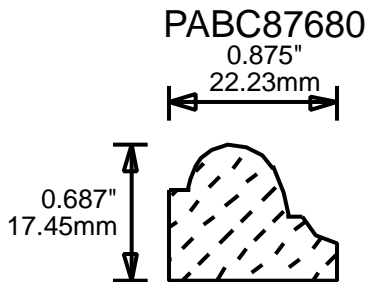

BASE CAPS

MOLDING PROFILE GUIDE

CONTACT US FOR ORDERING INFORMATION
SPECIAL ORDER PROFILES ALLOW UP TO 4 WEEKS