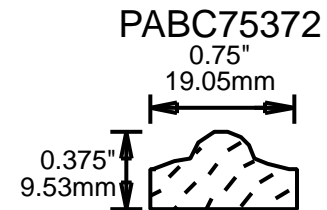

CONTACT US FOR ORDERING INFORMATION
SPECIAL ORDER PROFILES ALLOW UP TO 4 WEEKS