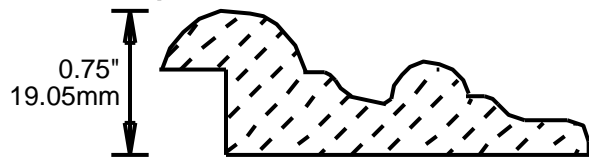

## MOLDING PROFILE GUIDE

CONTACT US FOR ORDERING INFORMATION  
SPECIAL ORDER PROFILES ALLOW UP TO 4 WEEKS

PABC22100 MOLDING PROFILE GUIDE

2.25"  
57.15mm

PABC22370

2.25"  
57.15mm

PABC22750

2.25"  
57.15mm