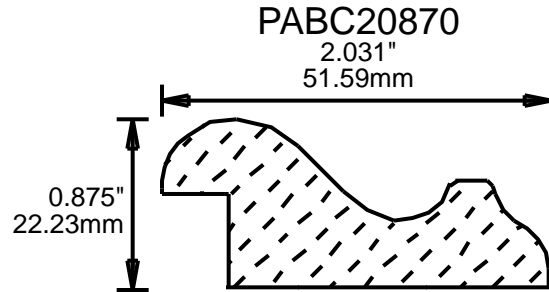

BASE CAPS

MOLDING PROFILE GUIDE

CONTACT US FOR ORDERING INFORMATION
SPECIAL ORDER PROFILES ALLOW UP TO 4 WEEKS