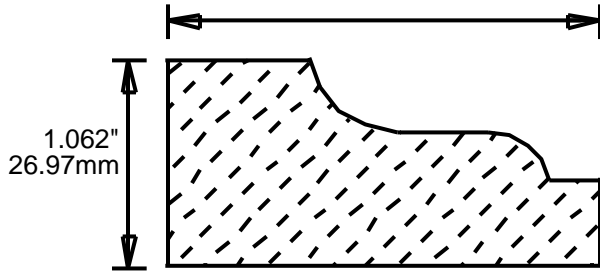

## MOLDING PROFILE GUIDE

CONTACT US FOR ORDERING INFORMATION  
SPECIAL ORDER PROFILES ALLOW UP TO 4 WEEKS

PABC22100 MOLDING PROFILE GUIDE

2.25"  
57.15mm

PABC22370

2.25"  
57.15mm

PABC22750

2.25"  
57.15mm